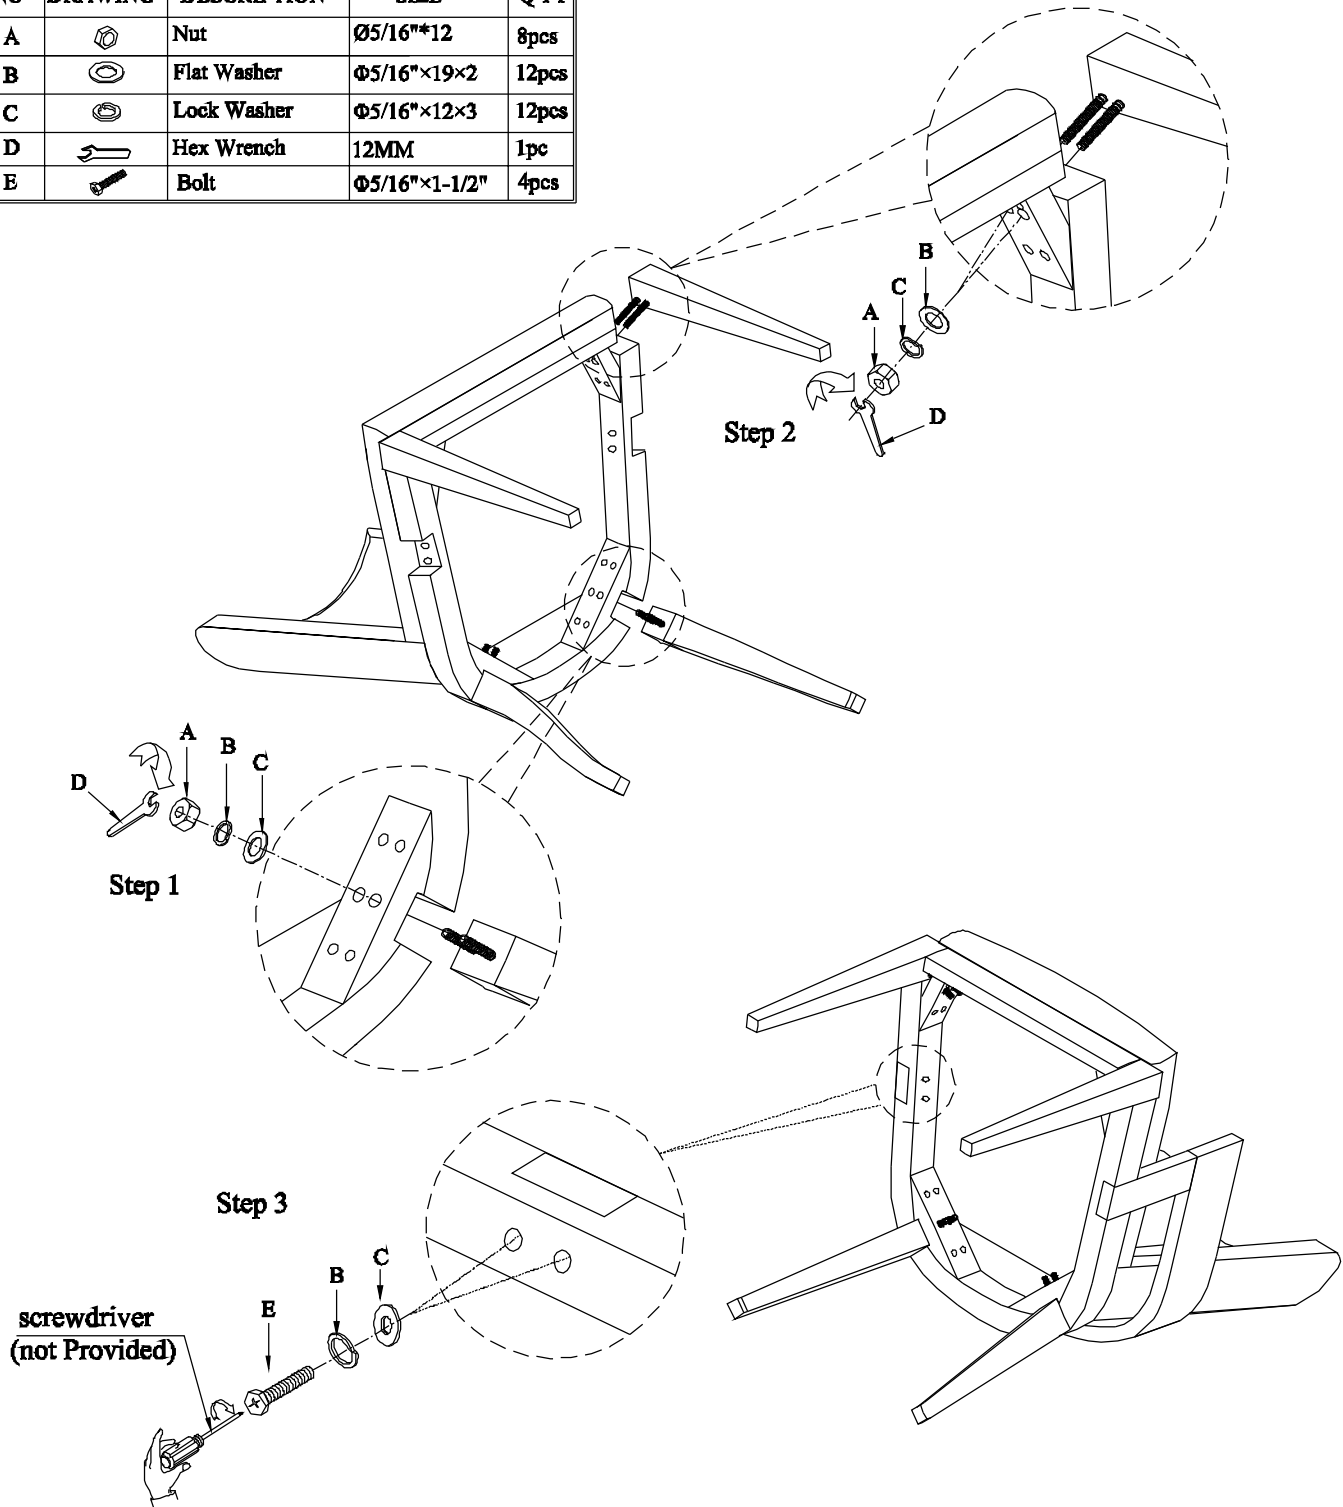

Item: 6120-75400-80 Upholstered Arm Chair 2 Per carton/price ea

Thank you for purchasing this quality product. Be sure to unpack carefully looking for small parts which may have come loose during shipment.

Read all instruction and study the drawing carefully before starting the assembly process:

NO	DRAWING	DESCRIPTION	SIZE	Q'TY
A		Nut	Ø5/16"*12	8pcs
B		Flat Washer	Ø5/16"×19×2	12pcs
C		Lock Washer	Ø5/16"×12×3	12pcs
D		Hex Wrench	12MM	1pc
E		Bolt	Ø5/16"×1-1/2"	4pcs

Before fully tightening the legs, ensure the chair is level