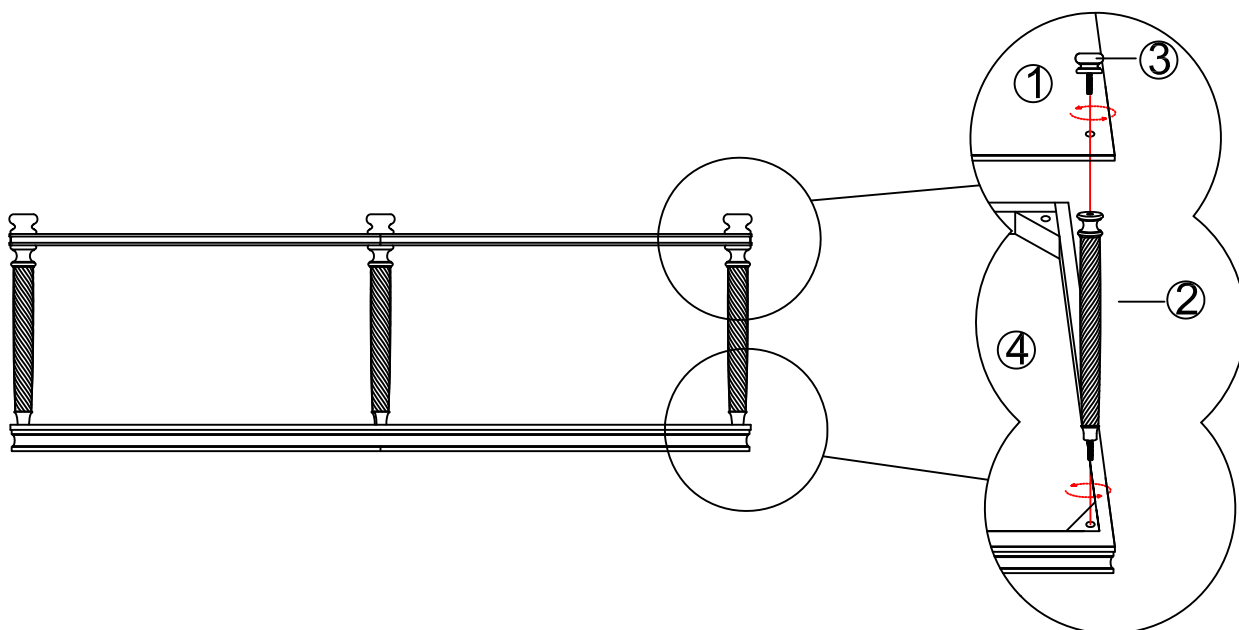

# ASSEMBLY INSTRUCTION

ITEM: 6005-80111-85 Rectangular Cocktail Table

Thank you for purchasing this quality product. Be sure to unpack carefully looking for small parts which may have come loose during shipment. Read all instruction and study the drawing carefully before starting the assembly process.

PARTS LIST			
NO.	DRAWING	DESCRIPTION	Q'TY
1		BOTTOM PANEL	1PC
2		POST	6PCS
3		FOOT	6PCS
4		TOP PANEL	1PC

Adjust Leveler if needed to level table on uneven floor.