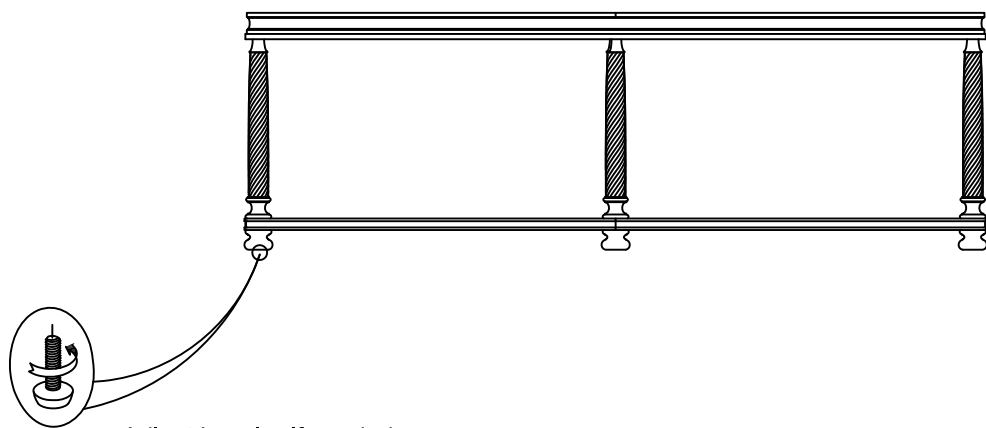

# ASSEMBLY INSTRUCTION

ITEM: 6005-80111-85 Rectangular Cocktail Table

Thank you for purchasing this quality product. Be sure to unpack carefully looking for small parts which may have come loose during shipment. Read all instruction and study the drawing carefully before starting the assembly process.

PARTS LIST			
NO.	DRAWING	DESCRIPTION	Q'TY
1		BOTTOM PANEL	1PC
2		POST	6PCS
3		FOOT	6PCS
4		TOP PANEL	1PC

Adjust Leveler if needed to level table on uneven floor.