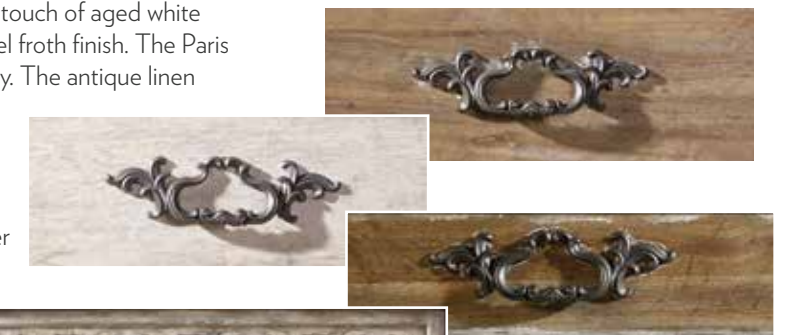

Custom-designed, generously scaled burnished bronze drawer pulls and hardware are inspired by antiques.

For a full line of bedroom items visit our website: hookerfurniture.com

CHATELET

For more information on Chatelet items please see index on page 76.