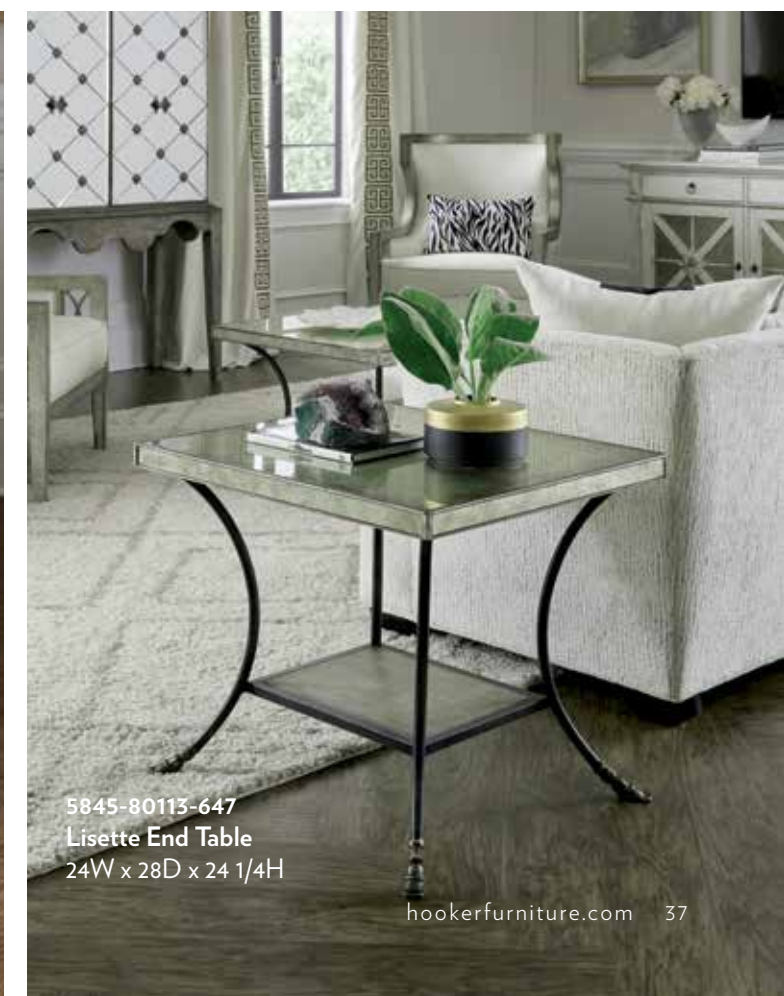

5875-52005-95  
Debutant Wing Chair  
31 1/2W x 35 1/2D x 43H

5875-52006-99  
Tigre Ottoman  
22W x 17D x 20 1/4H

5845-80113-647  
Lisette End Table  
24W x 28D x 24 1/4H

5875-55105-00 Grand Noir Et Blanc Entertainment Console, 105W x 20D x 34H