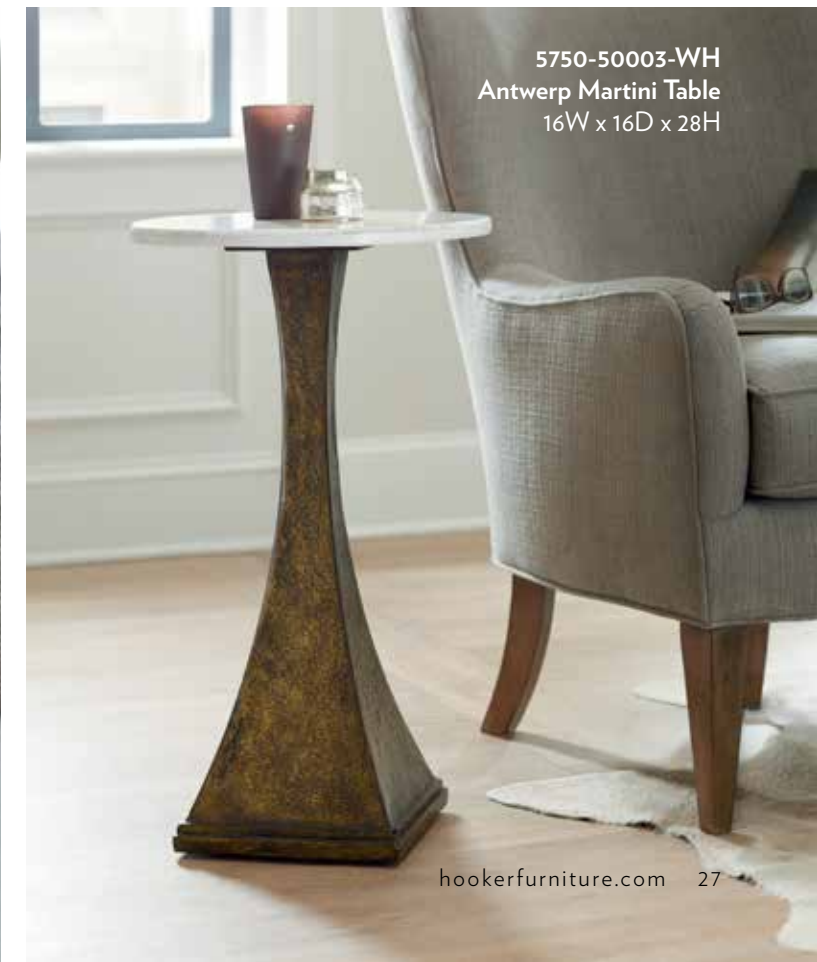

The Belvue Accents Console features our grain sack white over distressed linen.

For more information on items please see our index on page 30.