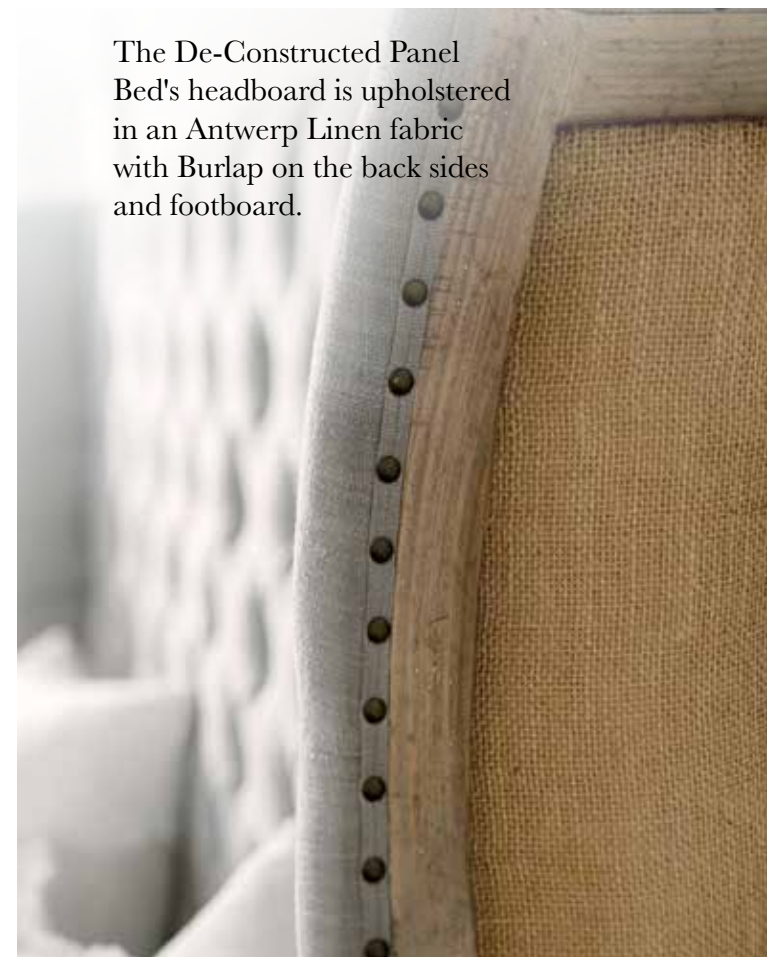

The De-Constructed Panel Bed's headboard is upholstered in an Antwerp Linen fabric with Burlap on the back sides and footboard.