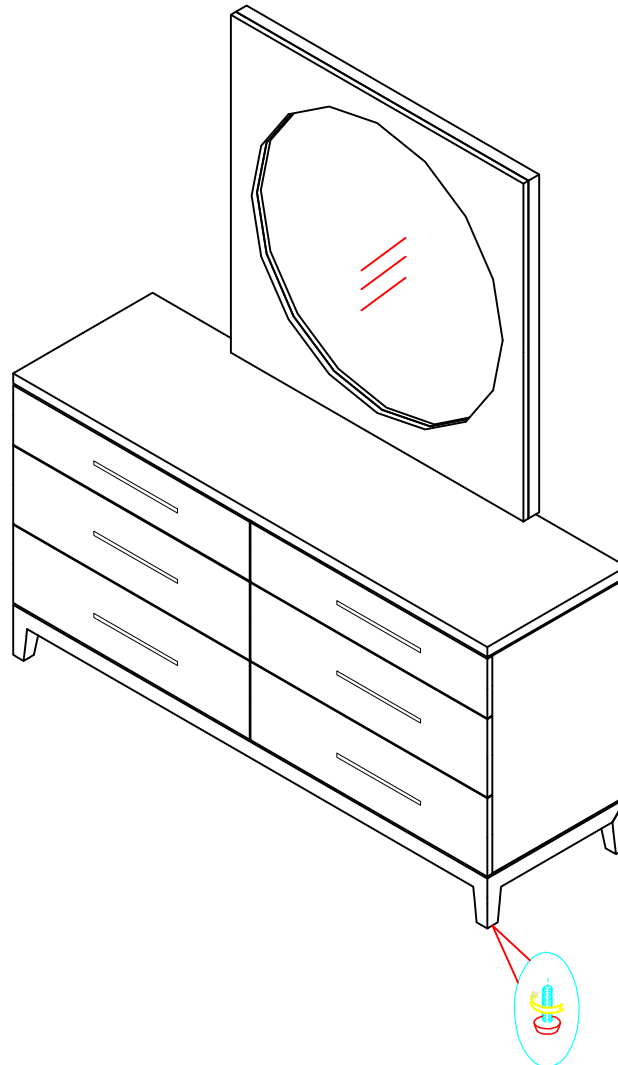

ASSEMBLY INSTRUCTION

Item: 6202-90002 DKW Raphael Six-drawer Dresser
6202-90006 DKW Redondo Mirror

Thank you for purchasing this quality product. Be sure to unpack carefully looking for small parts which may have come loose during shipment.

Read all instruction and study the drawing carefully before starting the assembly process:

HARDWARE PACK

NO	DRAWING	DESCRIPTION	SIZE	Q'TY
A		Hexagonal Bolt	Φ 1/4" × 1-3/4"	8pcs
B		Flat Washer	Φ 1/4" × 19 × 2	8pcs
C		Lock Washer	Φ 1/4" × 12 × 3	8pcs