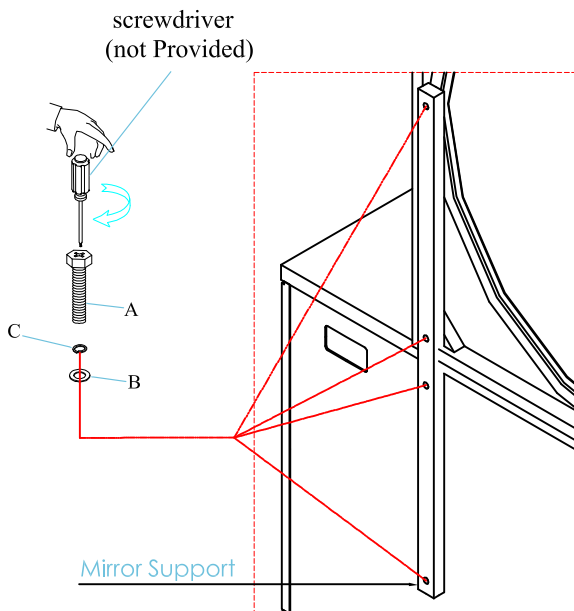

ASSEMBLY INSTRUCTION

Item: 6202-90002 DKW Raphael Six-drawer Dresser
6202-90006 DKW Redondo Mirror

Thank you for purchasing this quality product. Be sure to unpack carefully looking for small parts which may have come loose during shipment.

Read all instruction and study the drawing carefully before starting the assembly process:

HARDWARE PACK

NO	DRAWING	DESCRIPTION	SIZE	Q'TY
A		Hexagonal Bolt	Φ 1/4" × 1-3/4"	8pcs
B		Flat Washer	Φ 1/4" × 19 × 2	8pcs
C		Lock Washer	Φ 1/4" × 12 × 3	8pcs