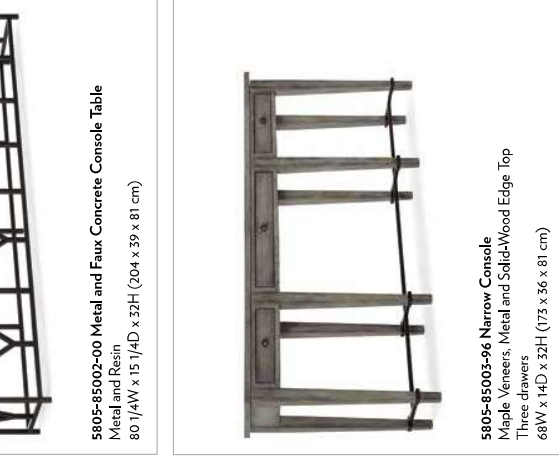

5805-85002-00 Metal and Four Concrete Console Table
Metal and Resin
80 1/4W x 15 1/4D x 32H (204 x 39 x 81 cm)

5805-80111-96 Square Cocktail Table
Maple Veneers and Solid-Wood Edge Top
One drawer
40W x 40D x 19H (102 x 102 x 48 cm)

5805-85005-96 Narrow Console
Maple Veneers, Metal and Solid-Wood Edge Top
Three drawers
68W x 14D x 32H (173 x 36 x 81 cm)