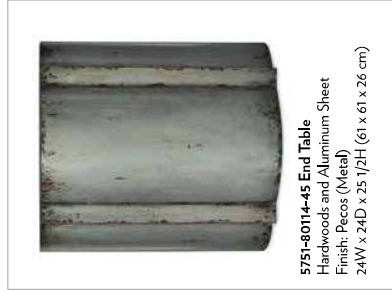

5751-80117-02 Martini Table
Metal and Stone
Finish: Ingot (Metal)
Marble; Westphalia
16Dia. x 25H (41 x 64 cm)