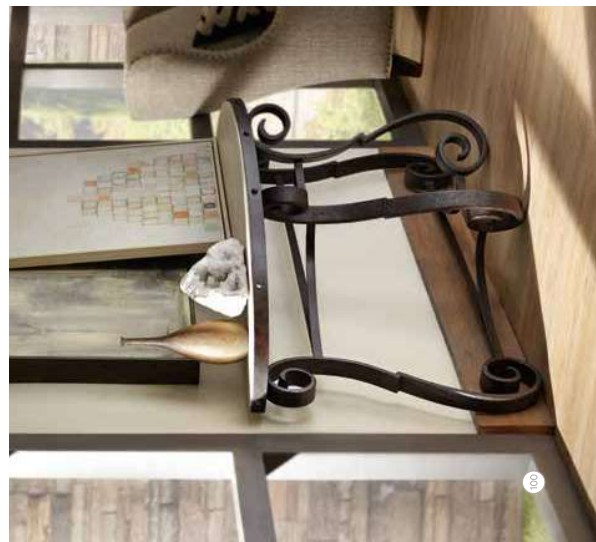

6202-80113-DKW Tomasso Round End Table
White Oak Veneers with Bluestone Top
26 Dia. x 25 1/4H (66 x 64 cm)