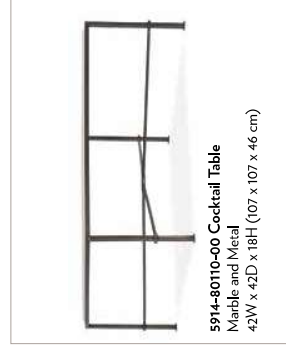

5914-80110-00 Cocktail Table
Marble and Metal
42W x 42D x 18H (107 x 107 x 46 cm)