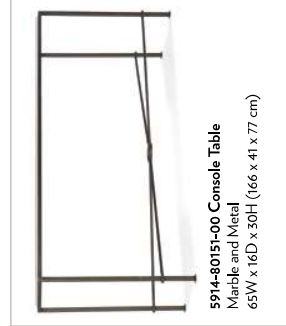

5914-80113-00 End Table
Marble and Metal
24W x 24D x 25H
(61 x 61 x 64 cm)

Please visit our website, hookerfurniture.com to see related pieces and our full line of entertainment and living room product