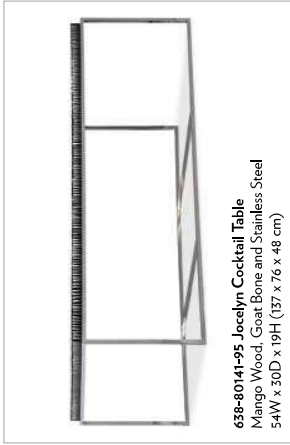

638-50428-00 Eastover Cocktail Table
Roman Travertine Stone with Metal
48W x 48D x 18H (122 x 122 x 46 cm)

638-80141-95 Jocelyn Cocktail Table
Mango Wood, Goat Bone and Stainless Steel
54W x 30D x 19H (137 x 76 x 48 cm)

Please visit our website, hookerfurniture.com to see related pieces and our full line of entertainment and living room product