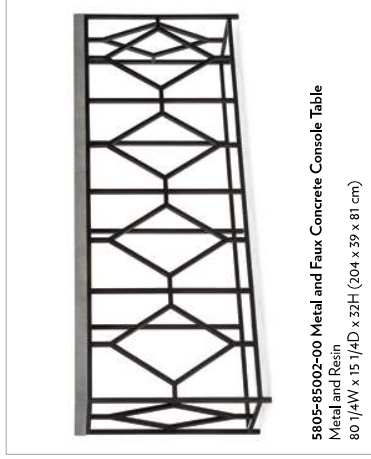

5805-85001-80 Flip Top Console Table
Maple Veneers, Metal and Solid-Wood Edge Top
Two leaves flip open, finger grooves at the ends of the leaves, four pull-out supports with knobs to support leaves when open, levelers
Open: 72W x 38D x 30H (185 x 97 x 76 cm)
Closed: 72W x 19D x 31H (183 x 48 x 79 cm)

5805-80113-80 Rectangular End Table
Maple Veneers and Solid-Wood Edge Top
One drawer
24W x 26D x 25 1/2H (61 x 66 x 64 cm)

5805-85002-00 Metal and Four Concrete Console Table
Metal and Resin
80 1/4W x 15 1/4D x 32H (204 x 39 x 81 cm)