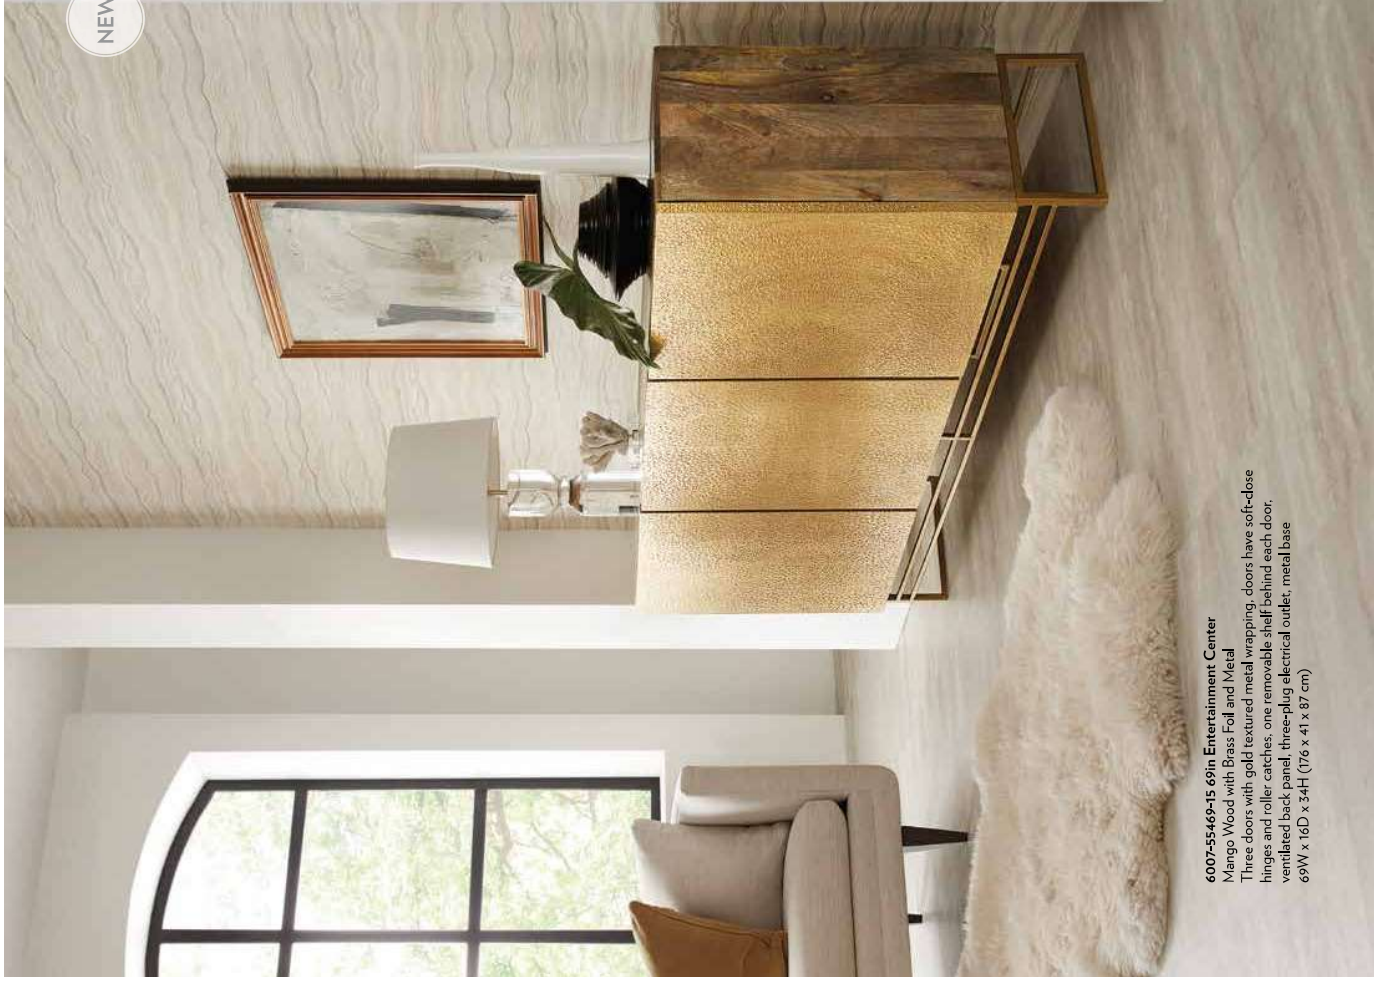

NEW

6007-55469-15 69in Entertainment Center
Mango Wood with Brass Foil and Metal
Three doors with gold textured metal wrapping, doors have soft-close
hinges and roller catches, one removable shelf behind each door,
ventilated back panel, three-plug electrical outlet, metal base
69W x 16D x 34H (176 x 41 x 87 cm)