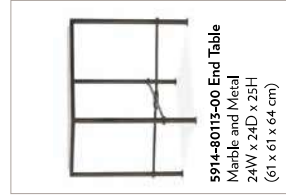

5914-80151-00 Console Table
Marble and Metal
65W x 16D x 30H (166 x 41 x 77 cm)