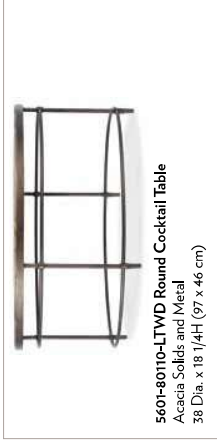

5601-80109-LTWD Rectangular Cocktail
Acacia Solids with Round Metal Tube and Metal Sheet
54W x 36D x 17H (138 x 92 x 44 cm)

SAINT ARMAND

Matching entertainment item on page 26

5601-80110-LTWD Round Cocktail Table
Acacia Solids and Metal
38 Dia. x 18 1/4H (97 x 46 cm)