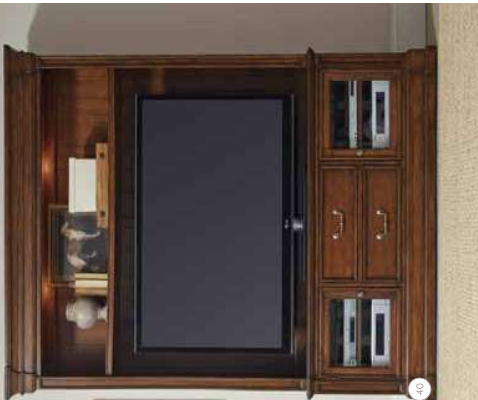

Console and Hutch may also be used freestanding.

5371-70202 Two Piece Entertainment Group

74 1/4W x 21D x 88 1/2H (189 x 53 x 225 cm)

TV space:

Inside Pilasters: 64 7/8W x 18 1/8D (165 x 46 cm)

Inside End Panels: 68 7/8W x 18 1/8D (175 x 46 cm)

Shelf heights above console: 37 7/8H, 40 3/8H, 42 7/8H (96, 103, 109 cm)