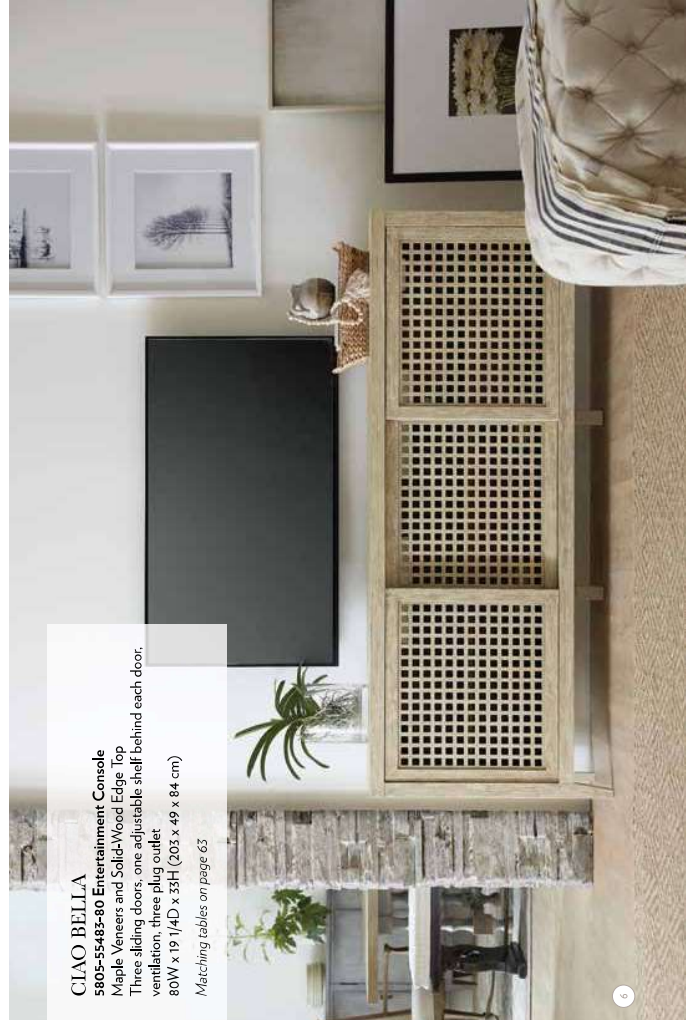

CIAO BELLA

5805-55483-80 Entertainment Console

Maple Veneers and Solid-Wood Edge Top

Three sliding doors, one adjustable shelf behind each door, ventilation, three plug outlet
80W x 19 1/4D x 33H (203 x 49 x 84 cm)

Matching tables on page 63