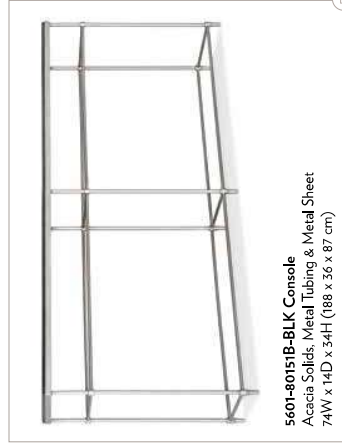

SAINT ARMAND

Matching entertainment item on page 27