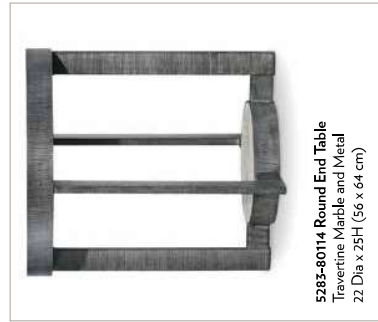

**5950-80115-MWD L'Usine End Table**  
Reclaimed Wood with Metal  
24 Dia. x 26 1/4H (61 x 67 cm)

MONTEBELLO

MILL VALLEY

**5283-80111 Round Cocktail Table**  
Travertine Marble and Metal  
44 Dia. x 19H (112 x 48 cm)