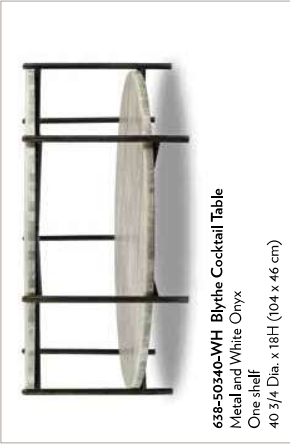

638-50359-WH Corina Cocktail Table
Gold Leaf and Onyx
36 Dia. x 20H (91 x 51 cm)

COCKTAIL TABLES

638-50340-WH Blythe Cocktail Table
Metal and White Onyx
One shelf
40 3/4 Dia. x 18H (104 x 46 cm)