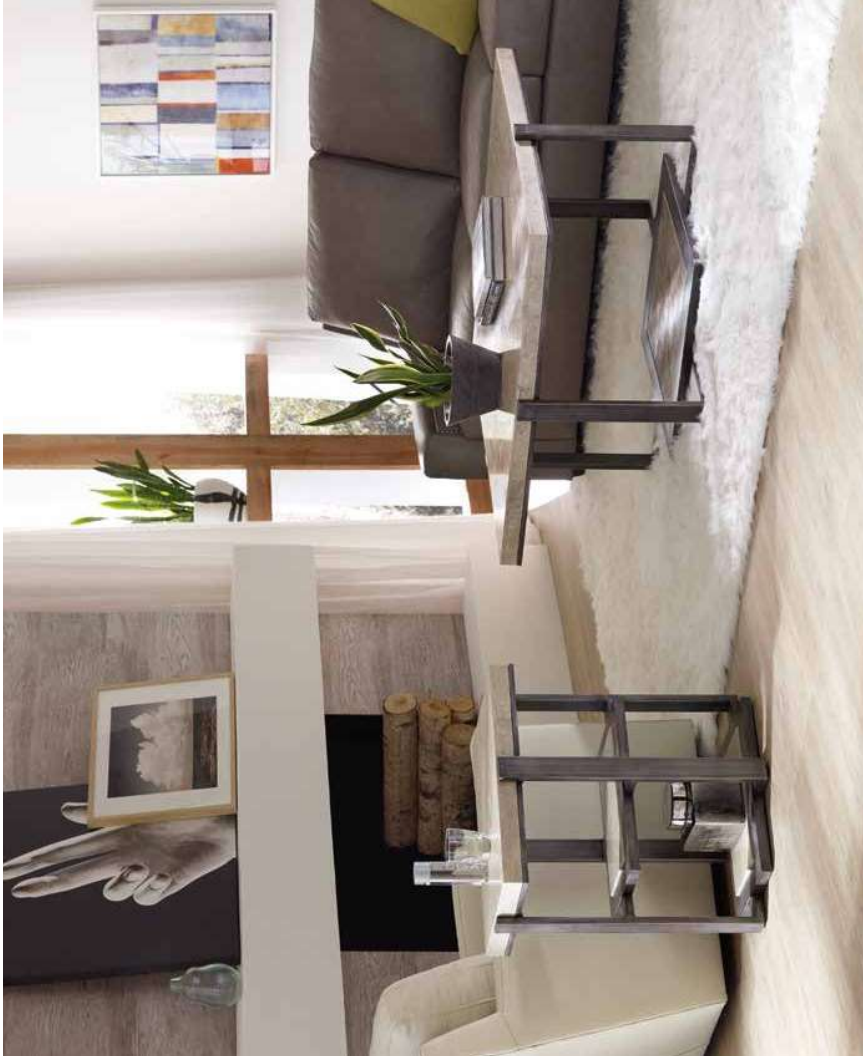

5533-80112-LTBR Square Cocktail Table
Marble with Tubular Steel
42W x 42D x 20H (107 x 107 x 51 cm)