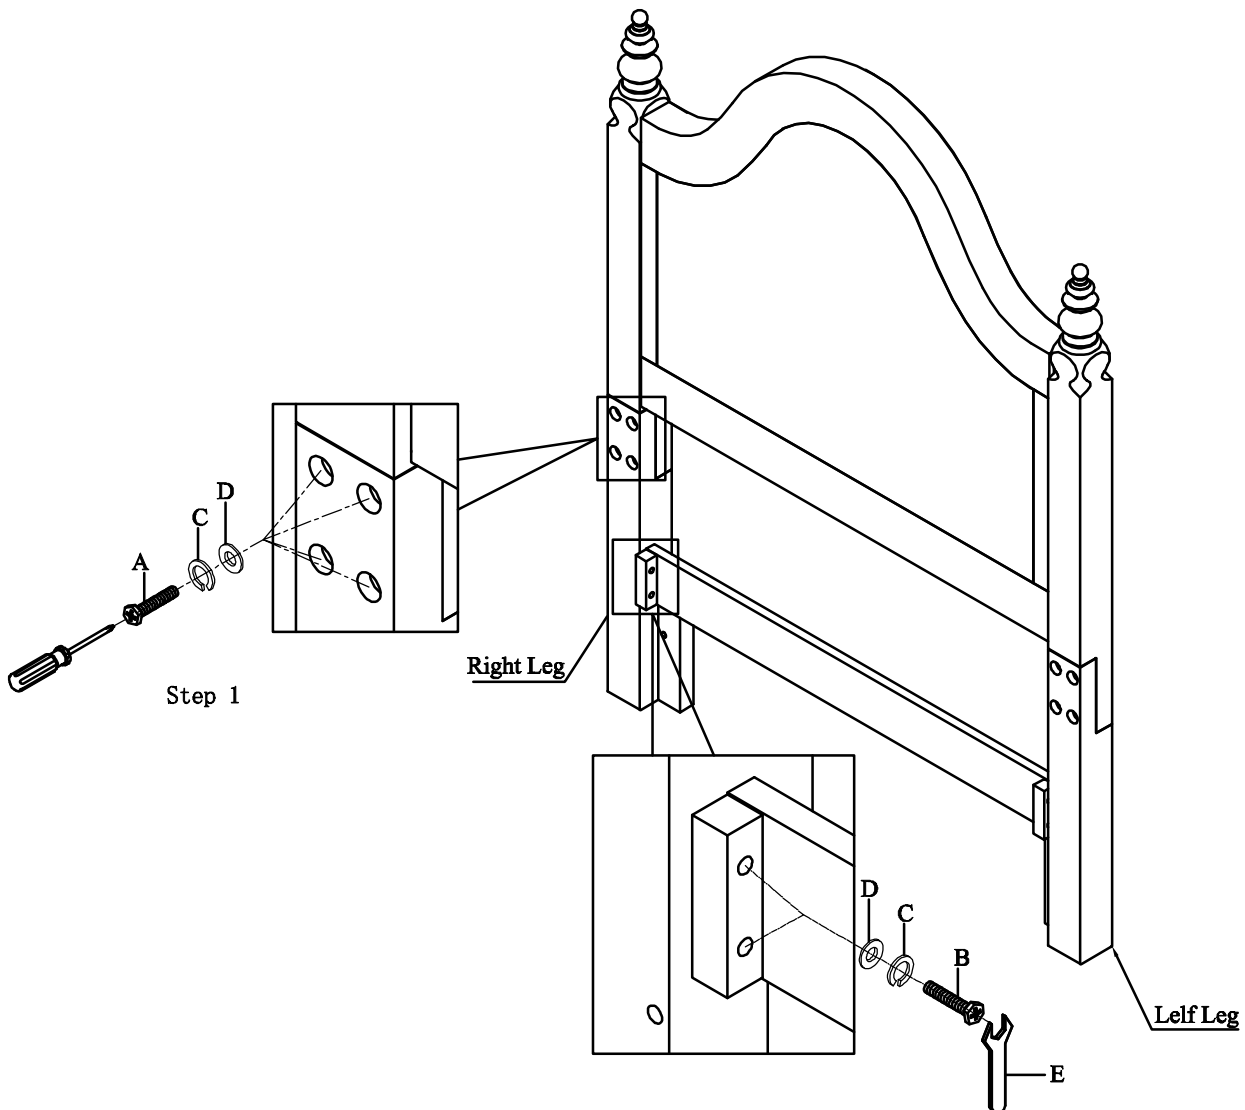

ASSEMBLY INSTRUCTION

Item: 5900-90134-WH 3/3 WOOD PANEL HEADBOARD
5900-90135-WH 3/3 WOOD PANEL FOOTBOARD
5900-90136-WH 3/3 RAILS

Thank you for purchasing this quality product. Be sure to unpack carefully looking for small parts which may have come loose during shipment.

Read all instruction and study the drawing carefully before starting the assembly process.

HARDWARE LIST OF HEADBOARD - 90134

NO	DRAWING	DESCRIPTION	SIZE	Q' ty
A		Bolt	ϕ5/16"*2"	4pcs
B		Bolt	ϕ5/16"*1-1/2"	8pcs
C		Lock Washer	ϕ5/16"	12pcs
D		Flat Washer	ϕ5/16"*19D	12pcs
E		Open Wrench	13mm	1pc

HARDWARE LIST OF BED RAIL - 90136

NO	DRAWING	DESCRIPTION	SIZE	Q' ty
F		Threaded Bolt	ϕ5/16"*4"	8pcs
G		Curved Washer	ϕ9*30*15*8	8pcs
H		Nut	ϕ5/16"*17	8pcs
I		Open Wrench	13mm	1pc

HARDWARE LIST OF FOOTBOARD - 90135

NO	DRAWING	DESCRIPTION	SIZE	Q' ty
J		Screw	ϕ9*1"	6pcs