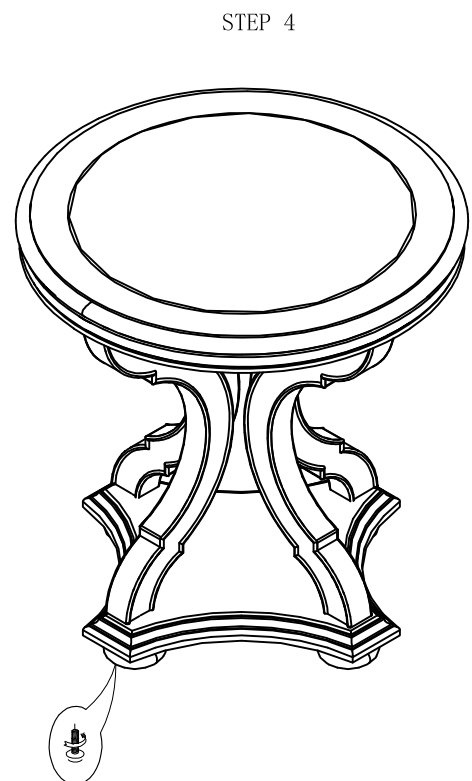

# ASSEMBLY INSTRUCTION

**HOOKER**  
— FURNITURE —

Item:5447-80116-89 Round End Table

Thank you for purchasing this quality product. Be sure to unpack carefully looking for small parts which may have come loose during shipment.

## HARDWARE PACK

NO	DRAWING	DESCRIPTION	SIZE	Q'TY
A		BOLT	$\Phi 5/16" \times 2"$	4pcs
B		FLAT WASHER	$\Phi 5/16" \times 19 \times 2$	4pcs
C		LOCK WASHER	$\Phi 5/16" \times 12 \times 3$	4pcs
D		WRENCH	12mm	1pc