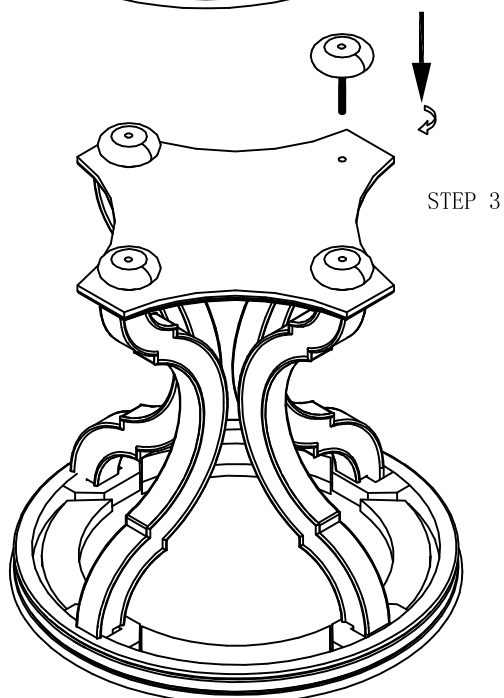

# ASSEMBLY INSTRUCTION

**HOOKER**  
— FURNITURE —

Item:5447-80116-89 Round End Table

Thank you for purchasing this quality product. Be sure to unpack carefully looking for small parts which may have come loose during shipment.

Read all instruction and study the drawing carefully before starting the assembly process:

## HARDWARE PACK

NO	DRAWING	DESCRIPTION	SIZE	Q'TY
A		BOLT	$\Phi 5/16" \times 2"$	4pcs
B		FLAT WASHER	$\Phi 5/16" \times 19 \times 2$	4pcs
C		LOCK WASHER	$\Phi 5/16" \times 12 \times 3$	4pcs
D		WRENCH	12mm	1pc