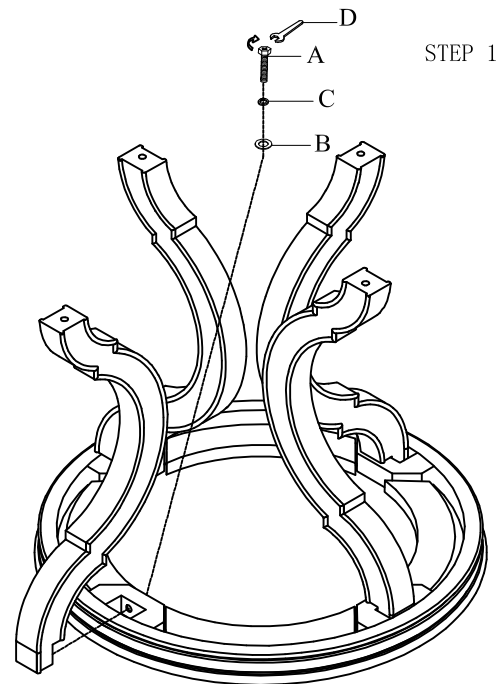

# ASSEMBLY INSTRUCTION

**HOOKER**  
— FURNITURE —

Item:5447-80116-89 Round End Table

Thank you for purchasing this quality product. Be sure to unpack carefully looking for small parts which may have come loose during shipment.

Read all instruction and study the drawing carefully before starting the assembly process:

## HARDWARE PACK

NO	DRAWING	DESCRIPTION	SIZE	Q'TY
A		BOLT	$\Phi 5/16" \times 2"$	4pcs
B		FLAT WASHER	$\Phi 5/16" \times 19 \times 2$	4pcs
C		LOCK WASHER	$\Phi 5/16" \times 12 \times 3$	4pcs
D		WRENCH	12mm	1pc

adjustable Leveler