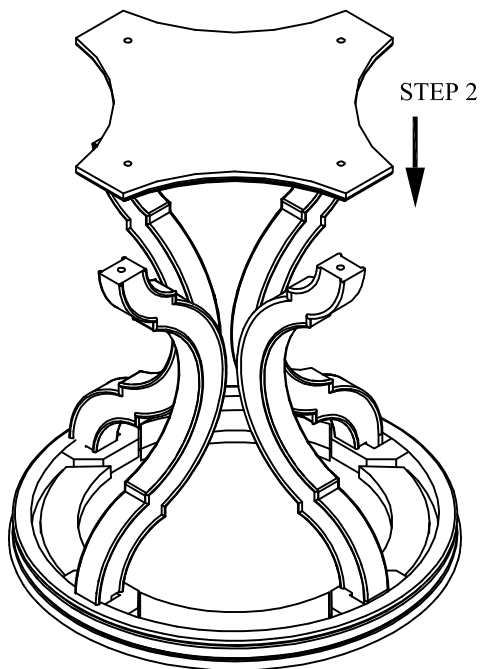

# ASSEMBLY INSTRUCTION

**HOOKER**  
— FURNITURE —

Item:5447-80116-89 Round End Table

Thank you for purchasing this quality product. Be sure to unpack carefully looking for small parts which may have come loose during shipment.

Read all instruction and study the drawing carefully before starting the assembly process:

## HARDWARE PACK

NO	DRAWING	DESCRIPTION	SIZE	Q'TY
A		BOLT	$\Phi 5/16" \times 2"$	4pcs
B		FLAT WASHER	$\Phi 5/16" \times 19 \times 2$	4pcs
C		LOCK WASHER	$\Phi 5/16" \times 12 \times 3$	4pcs
D		WRENCH	12mm	1pc