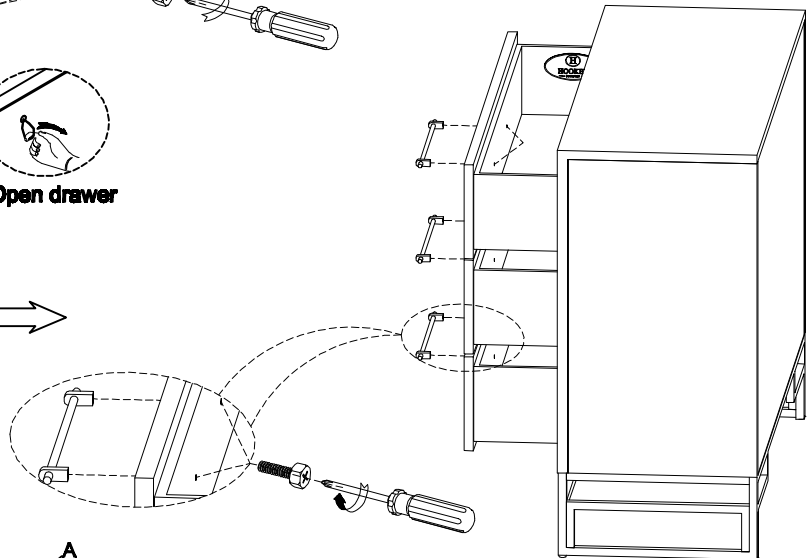

HOOKER
— FURNITURE —

ASSEMBLY INSTRUCTION

Item: 500-50-948-DKW

HAIR ON HIDE ACCENT CHEST

Thank you for purchasing this quality product. Be sure to unpack carefully looking for small parts which may have come loose during shipment.

Read all instruction and study the drawing carefully before starting the assembly process:

HARDWARE PACK

NO	DRAWING	DESCRIPTION	SIZE	QTY
A		ANTI-TIP		1set

Step 1

Step 2

Step 3

Anti-tip kit is included for use
We recommend installing for
safety reason

Adjust leveler if needed to
level case on uneven floor

Note: Anti-tipkit restraint is provided. Please follow the instruction enclose with the pack.