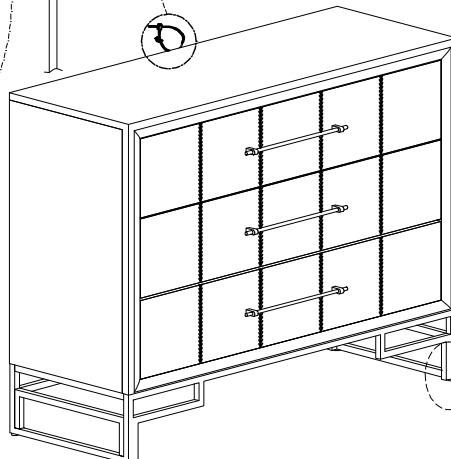

HOOKER
— FURNITURE —

ASSEMBLY INSTRUCTION

Item: 500-50-948-DKW

HAIR ON HIDE ACCENT CHEST

Thank you for purchasing this quality product. Be sure to unpack carefully looking for small parts which may have come loose during shipment.

Read all instruction and study the drawing carefully before starting the assembly process:

HARDWARE PACK

NO	DRAWING	DESCRIPTION	SIZE	QTY
A		ANTI-TIP		1set

Step 1

Step 2

Step 3

Anti-tip kit is included for use
We recommend installing for
safety reason

Adjust leveler if needed to
level case on uneven floor

Note: Anti-tipkit restraint is provided. Please follow the instruction enclose with the pack.