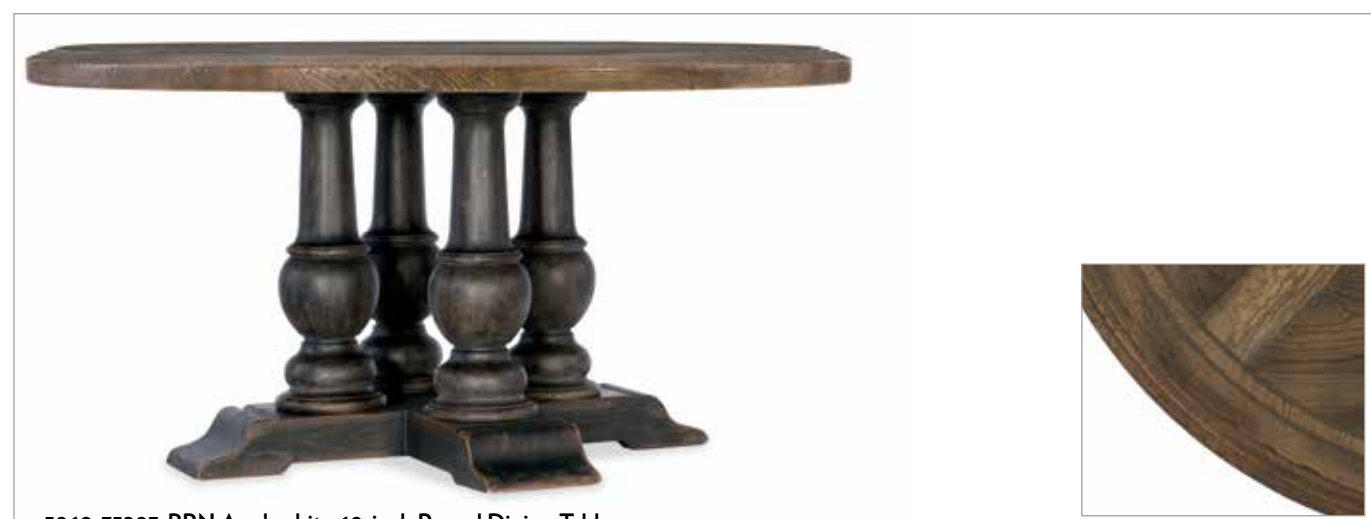

5960-75203-BRN Applewhite 60-inch Round Dining Table
60 Dia. x 30 1/4H

Top Corner Detail