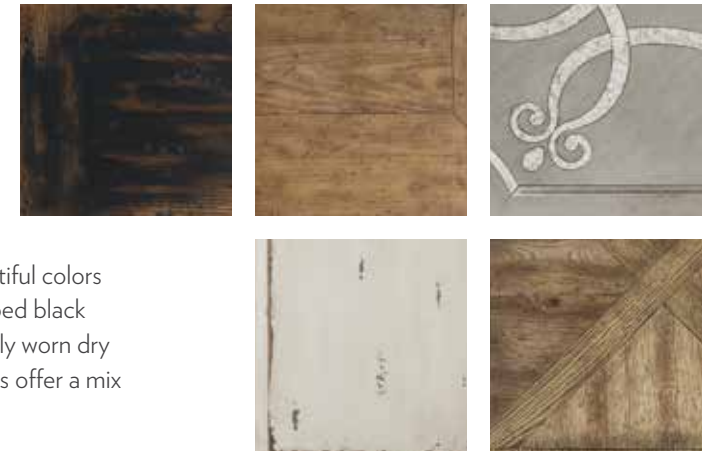

Sanctuary's eclectic finishes exude a natural, time worn patina in beautiful colors like Drift, with the antique character of driftwood; Ebony, a hand-rubbed black to provide drama and contrast; Vintage Chalky White which is a gently worn dry antique paint patina with the charm of chalk paint finishes. Some items offer a mix of materials including antique mirror.