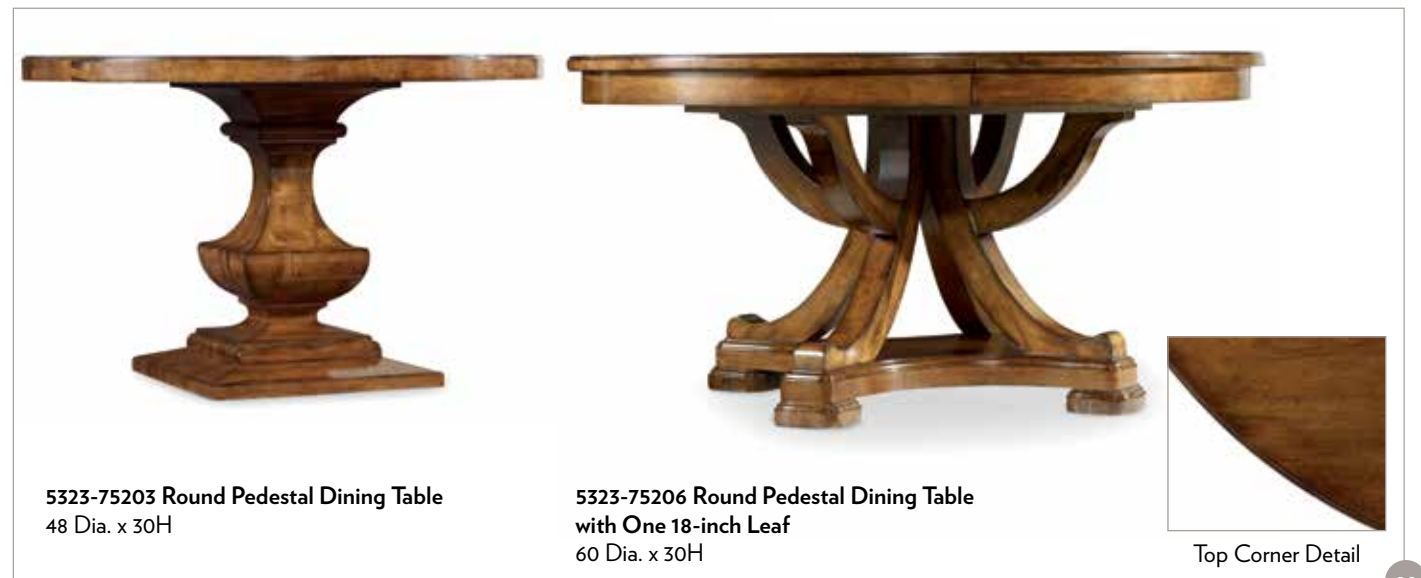

5323-75200 Rectangle Dining Table with Two 18-inch Leaves
78W x 44D x 30H

5323-75203 Round Pedestal Dining Table
48 Dia. x 30H

5323-75206 Round Pedestal Dining Table with One 18-inch Leaf
60 Dia. x 30H