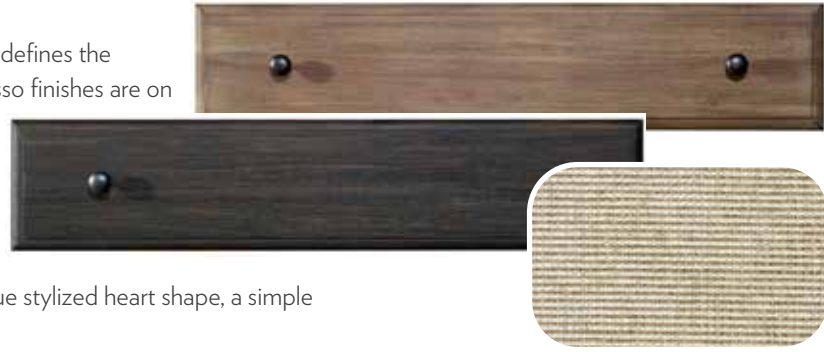

CORSICA

A wire-brushed, artisan finish with a reclaimed character defines the Corsica collection. Both the light natural and dark espresso finishes are on exotic and beautiful acacia wood, known for its rustic charm, tactile hand, knots and color variations in serene organic hues of gray, rose and natural.

Corsica's custom-designed, burnished bronze hardware includes a classic swing bail pull, a drop bail with an anique stylized heart shape, a simple knob and a key inspired by an antique latch key.

5180-75206 Rectangle Pedestal Dining Table with Two 20-inch leaves
Light natural acacia base and top
78W x 44D x 30 3/4H