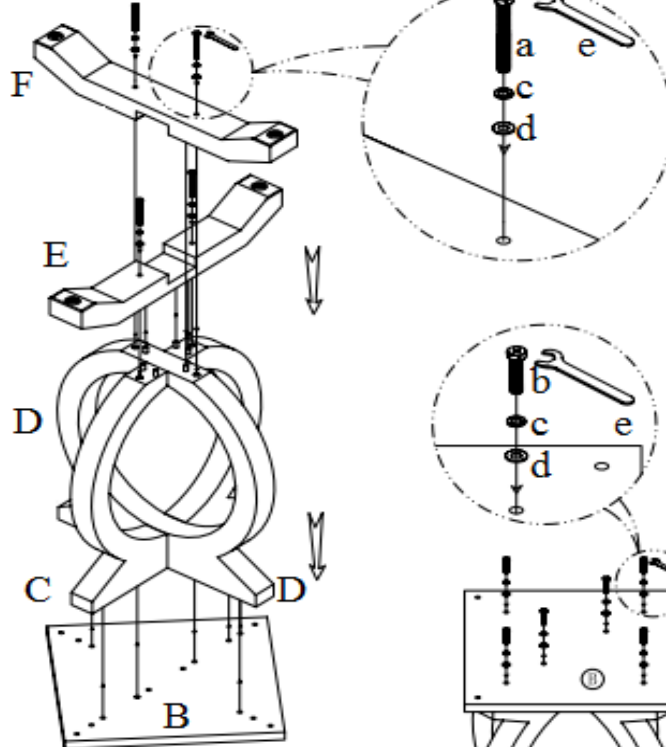

ASSEMBLY INSTRUCTION

5066-80116 KINSEY ROUND END TABLE

Thank you for purchasing this quality product. Be sure to unpack carefully looking for small parts which may have come loose during shipment.

Read all instruction and study the drawing carefully before starting the assembly process.

HARDWARE PACK

NO	DRAWING	DESCRIPTION	SIZE	Q'ty
a		LONG BOLT	1/4"x 1-1/2"	4
b		SHORT BOLT	1/4"x 2-1/2"	10
c		LOCK WASHER	1/4"x ϕ 19mm	14
d		FLAT WASHER	1/4"x ϕ 11mm	14
e		WRENCH	10mm	1

STEP 1

STEP 2

ASSEMBLY INSTRUCTION

5066-80116 KINSEY ROUND END TABLE

Thank you for purchasing this quality product. Be sure to unpack carefully looking for small parts which may have come loose during shipment.

Read all instruction and study the drawing carefully before starting the assembly process.