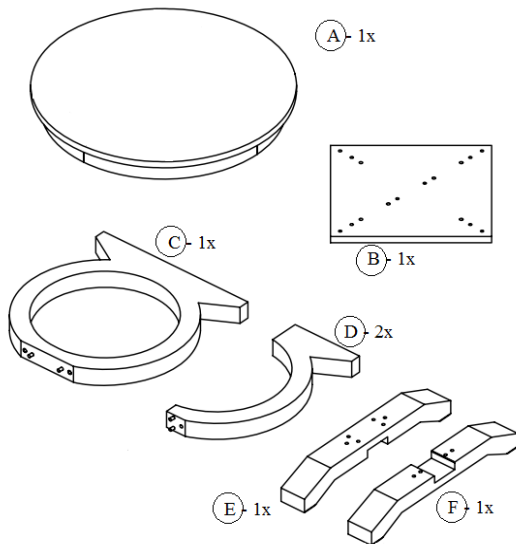

ASSEMBLY INSTRUCTION

5066-80116 KINSEY ROUND END TABLE

Thank you for purchasing this quality product. Be sure to unpack carefully looking for small parts which may have come loose during shipment.

Read all instruction and study the drawing carefully before starting the assembly process.

HARDWARE PACK

NO	DRAWING	DESCRIPTION	SIZE	Q'ty
a		LONG BOLT	1/4"x 1-1/2"	4
b		SHORT BOLT	1/4"x 2-1/2"	10
c		LOCK WASHER	1/4"x ϕ 19mm	14
d		FLAT WASHER	1/4"x ϕ 11mm	14
e		WRENCH	10mm	1

STEP 1

STEP 2

ASSEMBLY INSTRUCTION

5066-80116 KINSEY ROUND END TABLE

Thank you for purchasing this quality product. Be sure to unpack carefully looking for small parts which may have come loose during shipment.

Read all instruction and study the drawing carefully before starting the assembly process.