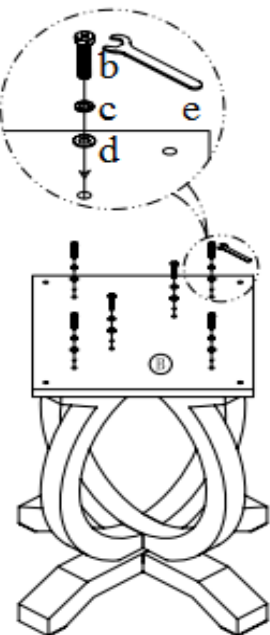

ASSEMBLY INSTRUCTION

5066-80116 KINSEY ROUND END TABLE

Thank you for purchasing this quality product. Be sure to unpack carefully looking for small parts which may have come loose during shipment.

Read all instruction and study the drawing carefully before starting the assembly process.

HARDWARE PACK

NO	DRAWING	DESCRIPTION	SIZE	Q'ty
a		LONG BOLT	1/4"x 1-1/2"	4
b		SHORT BOLT	1/4"x 2-1/2"	10
c		LOCK WASHER	1/4"x ϕ 19mm	14
d		FLAT WASHER	1/4"x ϕ 11mm	14
e		WRENCH	10mm	1

STEP 1

STEP 2

ASSEMBLY INSTRUCTION

5066-80116 KINSEY ROUND END TABLE

Thank you for purchasing this quality product. Be sure to unpack carefully looking for small parts which may have come loose during shipment.

Read all instruction and study the drawing carefully before starting the assembly process.