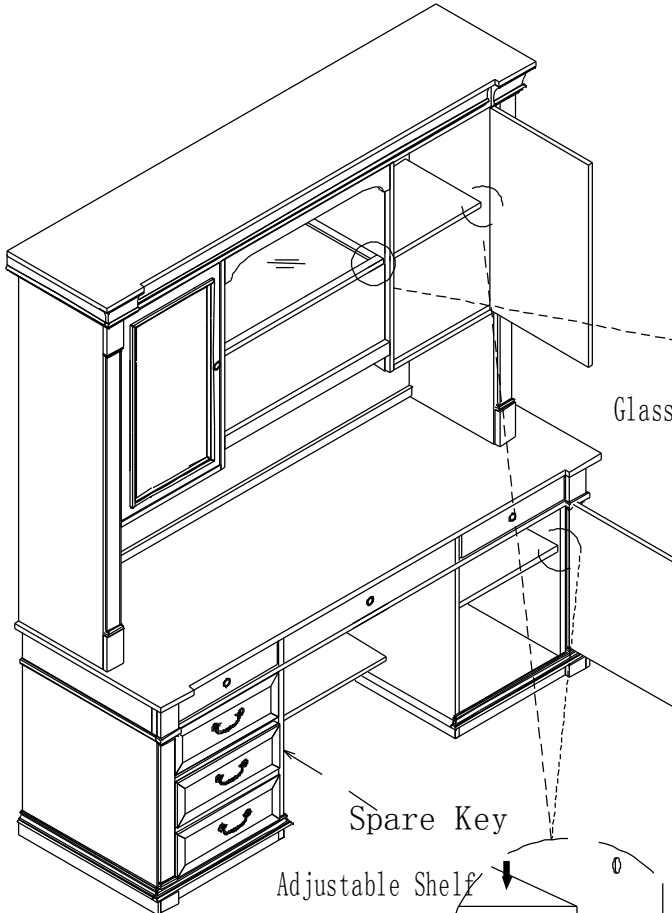

HOOKER
— FURNITURE —

ASSEMBLY INSTRUCTION

Item: 5323-10464 Computer Credenza
5323-10467 Computer Credenza Hutch (C)

Thank you for purchasing this quality product. Be sure to unpack carefully looking for small parts which may have come loose during shipment.

Read all instruction and study the drawing carefully before starting the assembly process:

HARDWARE PACK

NO	DRAWING	DESCRIPTION	SIZE	Q'ty
A		SCREW	8# x 5/8"	12pcs

Glass Adjustable Shelf

Spare Key

Adjustable Shelf

Step 1

adjustable Leveler

Adjust leveler if needed
to level case on uneven floor.