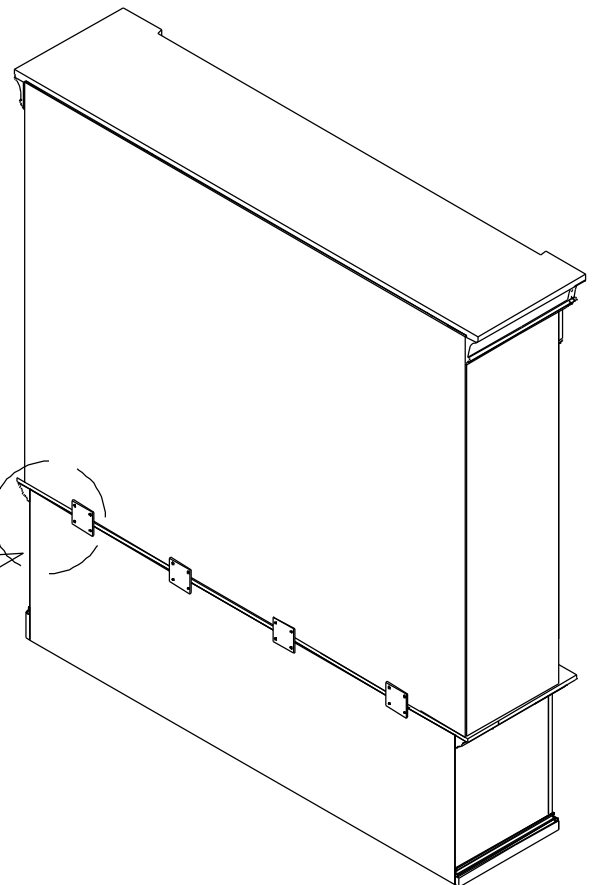

HOOKER
— FURNITURE —

ASSEMBLY INSTRUCTION

Item: 5323-10464 Computer Credenza
5323-10467 Computer Credenza Hutch (C)

Thank you for purchasing this quality product. Be sure to unpack carefully looking for small parts which may have come loose during shipment.

Read all instruction and study the drawing carefully before starting the assembly process:

HARDWARE PACK

NO	DRAWING	DESCRIPTION	SIZE	Q'ty
A		SCREW	8# x 5/8"	12pcs

Glass Adjustable Shelf

Spare Key

Adjustable Shelf

Step 1

adjustable Leveler

Adjust leveler if needed
to level case on uneven floor.