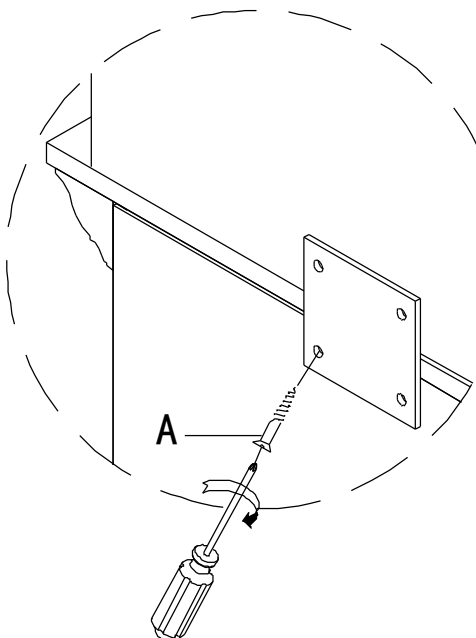

HOOKER
— FURNITURE —

ASSEMBLY INSTRUCTION

Item: 5323-10464 Computer Credenza
5323-10467 Computer Credenza Hutch (C)

Thank you for purchasing this quality product. Be sure to unpack carefully looking for small parts which may have come loose during shipment.

Read all instruction and study the drawing carefully before starting the assembly process:

HARDWARE PACK

NO	DRAWING	DESCRIPTION	SIZE	Q'ty
A		SCREW	8# x 5/8"	12pcs

Glass Adjustable Shelf

Spare Key

Adjustable Shelf

Step 1

adjustable Leveler

Adjust leveler if needed
to level case on uneven floor.