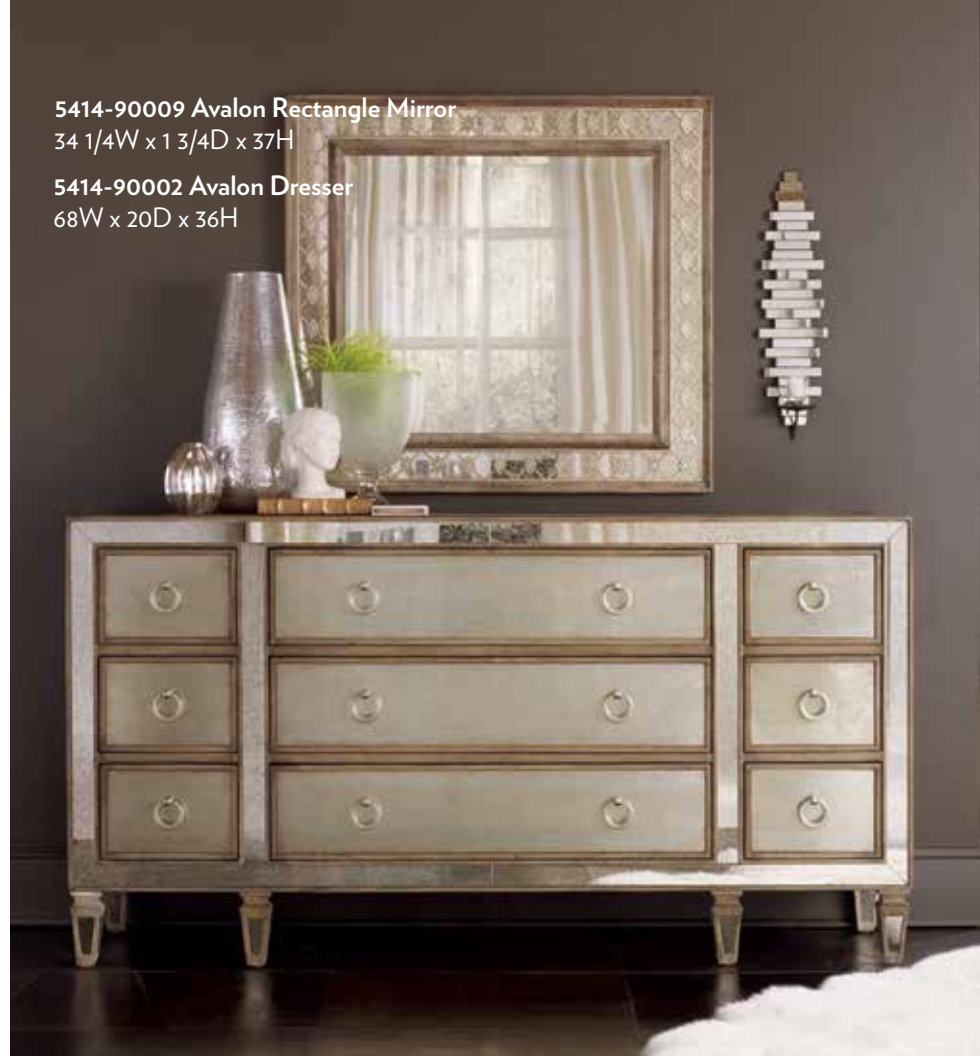

5413-90002 Bardot Dresser
68W x 21 1/2D x 38 1/4H

Bottom left
5413-90015 Bardot Bedside Table
32W x 24D x 29H

Bottom right
5413-90017 Bardot Bachelor's Chest
46 1/4W x 19 1/4D x 35 1/4H

For more information on items please see our index on page 54.

5414-90016 Avalon Nightstand
28W x 18D x 32H

5414-90866 Avalon Mirrored Upholstered Bed 6/6, King
81 1/4W x 90D x 66H

For more information on items please see our index on page 54.

5414-90009 Avalon Rectangle Mirror
34 1/4W x 1 3/4D x 37H