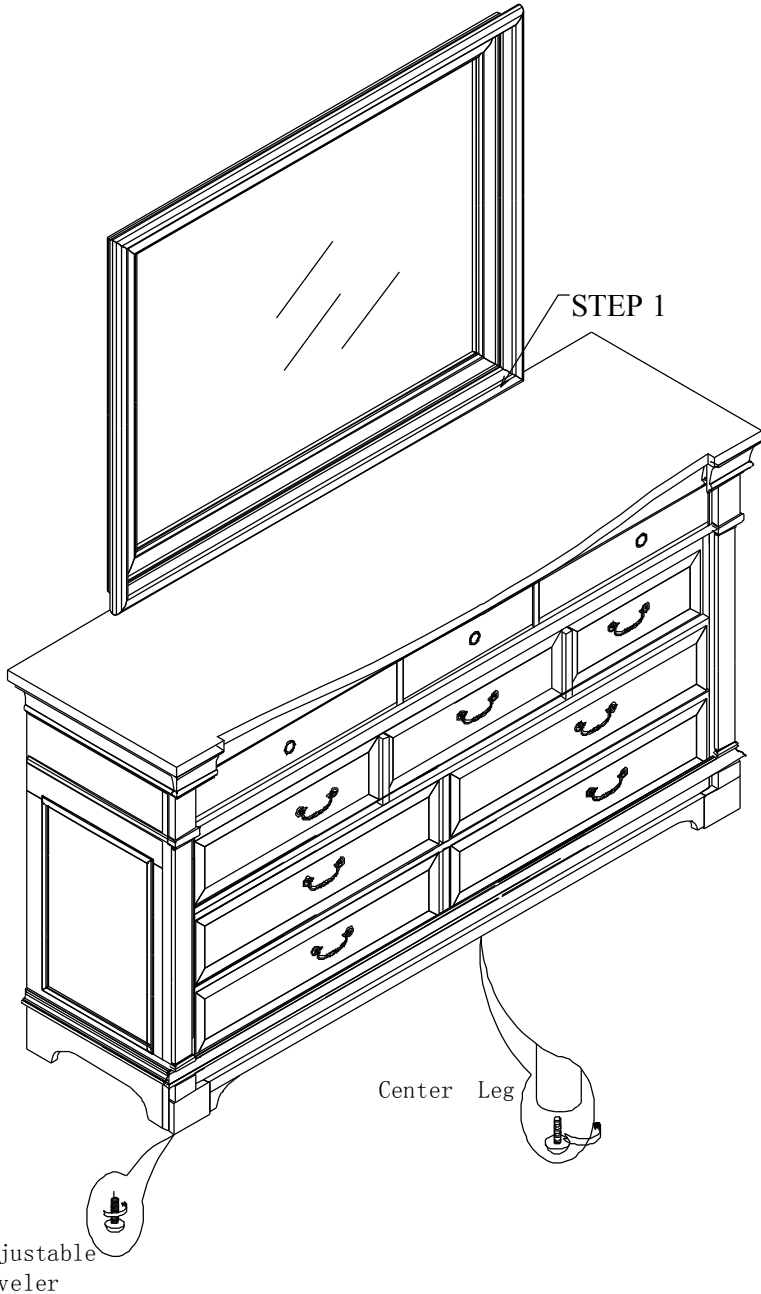

HOOKER
— FURNITURE —

ASSEMBLY INSTRUCTION

Item: 5323-90002 Ten-Drawer Dresser
5323-90008 Landscape Mirror

Thank you for purchasing this quality product. Be sure to unpack carefully looking for small parts which may have come loose during shipment.

Read all instruction and study the drawing carefully before starting the assembly process:

HARDWARE PACK

NO	DRAWING	DESCRIPTION	SIZE	Q'ty
A		BOLT	Φ 1/4" × 1-1/2"	8pc
B		LOCK WASHER	Φ 1/4*Φ 12*3"	8pc
C		FLAT WASHER	Φ 1/4*Φ 19*2"	8pc
D		Wrench	10mm	1pc