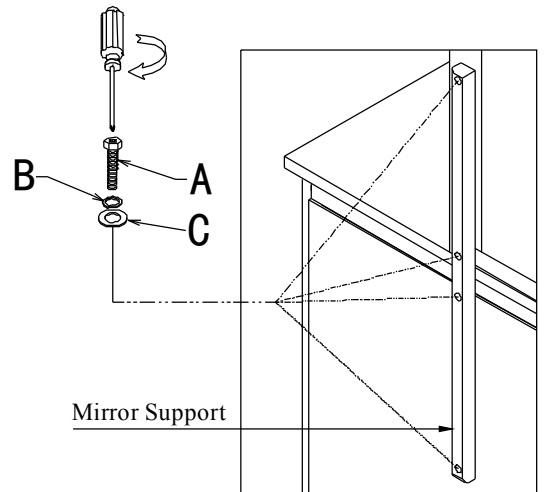

HOOKER
— FURNITURE —

ASSEMBLY INSTRUCTION

Item: 5323-90002 Ten-Drawer Dresser
5323-90008 Landscape Mirror

Thank you for purchasing this quality product. Be sure to unpack carefully looking for small parts which may have come loose during shipment.

Read all instruction and study the drawing carefully before starting the assembly process:

HARDWARE PACK

NO	DRAWING	DESCRIPTION	SIZE	Q'ty
A		BOLT	Φ 1/4" × 1-1/2"	8pc
B		LOCK WASHER	Φ 1/4*Φ 12*3"	8pc
C		FLAT WASHER	Φ 1/4*Φ 19*2"	8pc
D		Wrench	10mm	1pc