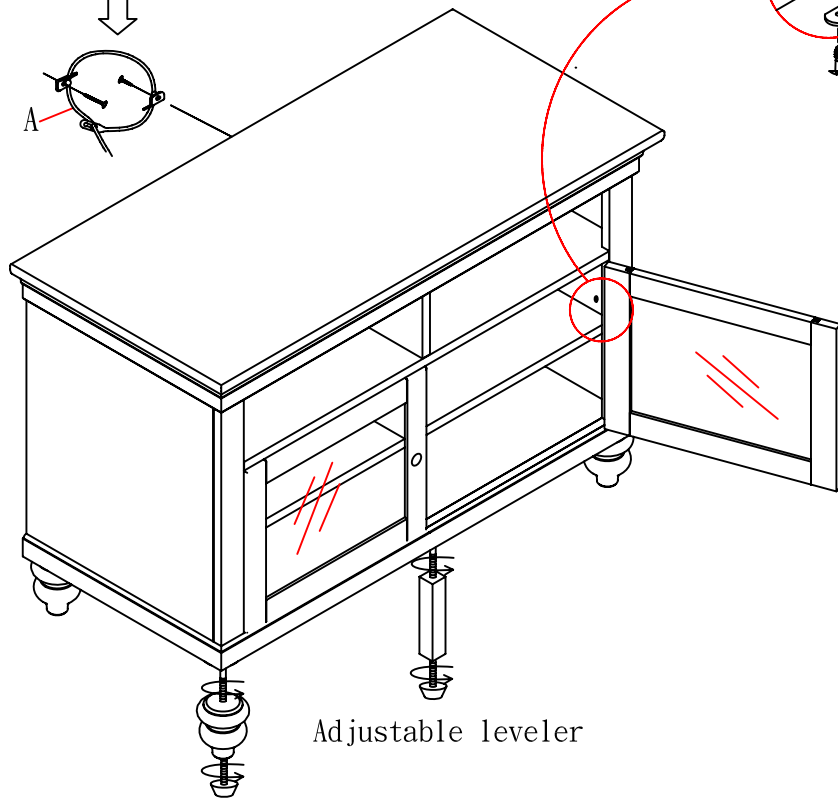

Envision Lifestyle collections by Hooker Furniture **Assembly Instruction**

MODEL:# 1037-56470 44"ENTERTAINMENT CONSOLE

Thank you for purchasing this quality product. Be sure to check all packing material carefully for small parts, which may have come loose inside the carton during shipment. Identify and count all parts and compare with the Parts List Below.

NO.	PARTS	DESCRIPTION	Q' TY
A		TIPPING RESTRAINT	1

Anti Tipping Hardware

Adjustable leveler

MADE IN CHINA