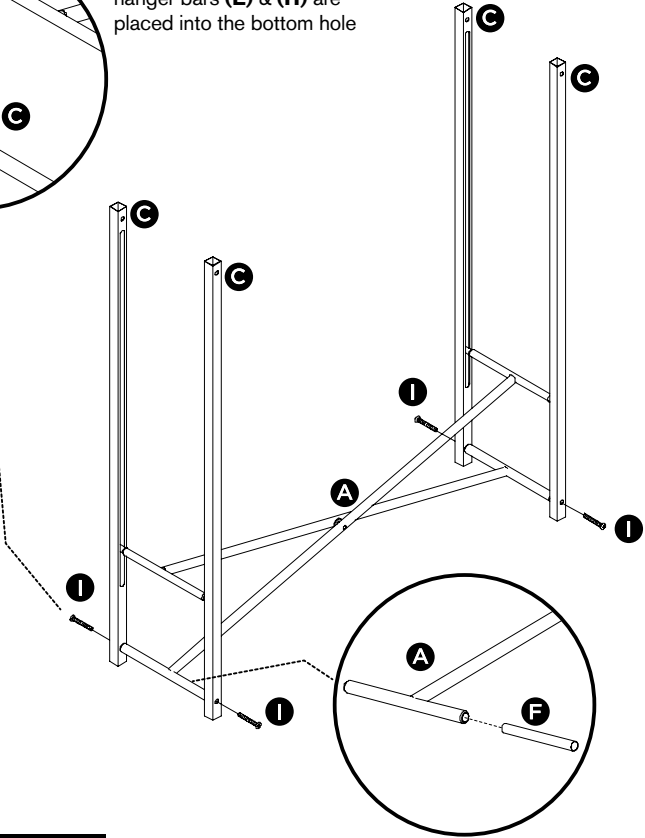

GAR-01268

chrome Collapsible garment rack

68 in H x 35 in W x 18.25 in D (173 cm H x 89 cm W x 46.5 cm D)

IMPORTANT! Please read prior to use. This Honey-Can-Do chrome double-flared adjustable height rack is designed for indoor use. Please do not over-load. To prevent tipping, we recommend that you evenly distribute the weight throughout the unit. Please keep top hanger bar horizontal when in use. Please do not use storage closet for anything other than its intended use. Please do not allow children, spouses or pets to hang from or hide in storage closet. Please keep away from heat sources such as heaters and fireplaces.

PARTS LIST

PART/ILLUSTRATION	(QTY)	DESCRIPTION
A 	(1)	scissors bar
B 	(2)	base bar
C 	(4)	bottom upright
D 	(4)	top upright
E 	(1)	hanger bar
F 	(6)	insert bar
G 	(2)	caster
H 	(2)	locking caster
I 	(16)	screw
J 	(4)	base cap
K 	(4)	upright bar cap
L 	(1)	hangbar cap
M 	(1)	wrench
N 	(1)	hex key tool

Thank you for purchasing a Honey-Can-Do Storage Closet!

Please follow these step by step instructions carefully. Plan to spend about 35 minutes assembling your new closet. For assistance, please contact us at info@honeycando.com or 877.2.i.Can.Do.

ASSEMBLY

STEP 1 (LOWER FRAME)

hanger bars (E) & (H) are placed into the bottom hole

Tool Needed: hex key

ASSEMBLY

STEP 2

Tool Needed: hex key

ASSEMBLY