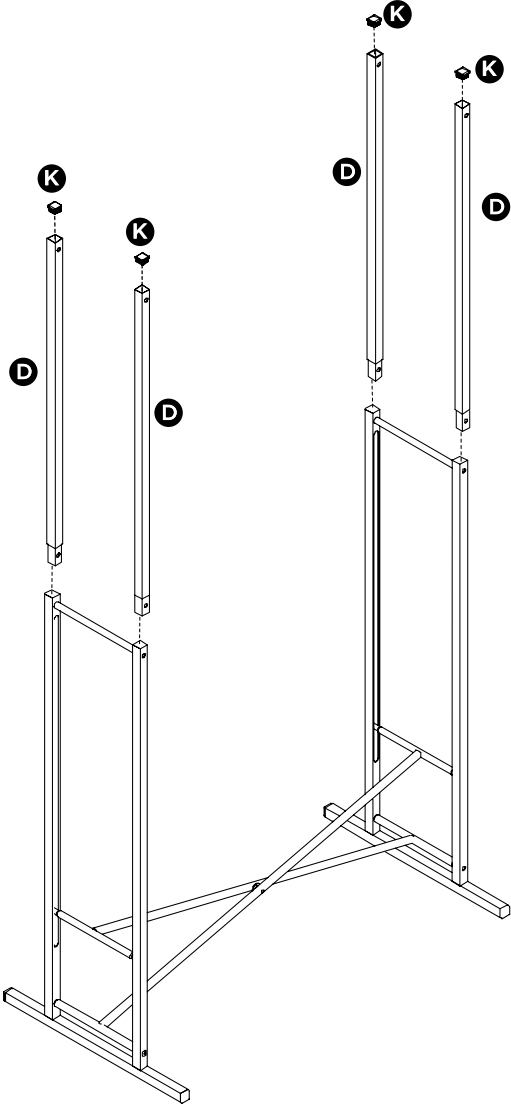

GAR-01268

chrome Collapsible garment rack

68 in H x 35 in W x 18.25 in D (173 cm H x 89 cm W x 46.5 cm D)

IMPORTANT! Please read prior to use. This Honey-Can-Do chrome double-flared adjustable height rack is designed for indoor use. Please do not over-load. To prevent tipping, we recommend that you evenly distribute the weight throughout the unit. Please keep top hanger bar horizontal when in use. Please do not use storage closet for anything other than its intended use. Please do not allow children, spouses or pets to hang from or hide in storage closet. Please keep away from heat sources such as heaters and fireplaces.

PARTS LIST

PART/ILLUSTRATION	(QTY)	DESCRIPTION
A 	(1)	scissors bar
B 	(2)	base bar
C 	(4)	bottom upright
D 	(4)	top upright
E 	(1)	hanger bar
F 	(6)	insert bar
G 	(2)	caster
H 	(2)	locking caster
I 	(16)	screw
J 	(4)	base cap
K 	(4)	upright bar cap
L 	(1)	hangbar cap
M 	(1)	wrench
N 	(1)	hex key tool

ASSEMBLY

STEP 1 (LOWER FRAME)

hanger bars (E) & (H) are placed into the bottom hole

Tool Needed: hex key

ASSEMBLY

STEP 2

Tool Needed: hex key

ASSEMBLY

STEP 3

ASSEMBLY

STEP 4 (HANGING BAR)

hanger bars **(E)** & **(H)** are placed into the bottom hole

hanger bars **(E)** & **(H)** are placed into the bottom hole

Tool Needed: hex key

ASSEMBLY

FINAL STEP! (CASTERS)