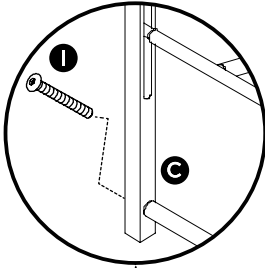

GAR-01268

chrome Collapsible garment rack

68 in H x 35 in W x 18.25 in D (173 cm H x 89 cm W x 46.5 cm D)

IMPORTANT! Please read prior to use. This Honey-Can-Do chrome double-flared adjustable height rack is designed for indoor use. Please do not over-load. To prevent tipping, we recommend that you evenly distribute the weight throughout the unit. Please keep top hanger bar horizontal when in use. Please do not use storage closet for anything other than its intended use. Please do not allow children, spouses or pets to hang from or hide in storage closet. Please keep away from heat sources such as heaters and fireplaces.

PARTS LIST

PART/ILLUSTRATION	(QTY)	DESCRIPTION
A 	(1)	scissors bar
B 	(2)	base bar
C 	(4)	bottom upright
D 	(4)	top upright
E 	(1)	hanger bar
F 	(6)	insert bar
G 	(2)	caster
H 	(2)	locking caster
I 	(16)	screw
J 	(4)	base cap
K 	(4)	upright bar cap
L 	(1)	hangbar cap
M 	(1)	wrench
N 	(1)	hex key tool

ASSEMBLY

STEP 1 (LOWER FRAME)

hanger bars (E) & (H) are placed into the bottom hole

Tool Needed: hex key

ASSEMBLY

STEP 2

Tool Needed: hex key

ASSEMBLY