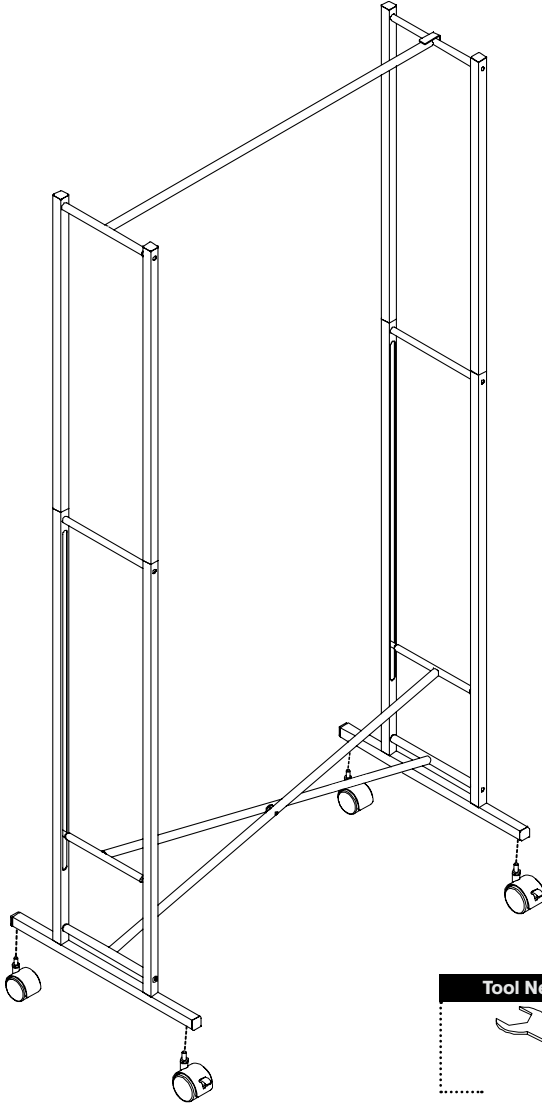

GAR-01268

chrome Collapsible garment rack

68 in H x 35 in W x 18.25 in D (173 cm H x 89 cm W x 46.5 cm D)

IMPORTANT! Please read prior to use. This Honey-Can-Do chrome double-flared adjustable height rack is designed for indoor use. Please do not over-load. To prevent tipping, we recommend that you evenly distribute the weight throughout the unit. Please keep top hanger bar horizontal when in use. Please do not use storage closet for anything other than its intended use. Please do not allow children, spouses or pets to hang from or hide in storage closet. Please keep away from heat sources such as heaters and fireplaces.

PARTS LIST

PART/ILLUSTRATION	(QTY)	DESCRIPTION
A 	(1)	scissors bar
B 	(2)	base bar
C 	(4)	bottom upright
D 	(4)	top upright
E 	(1)	hanger bar
F 	(6)	insert bar
G 	(2)	caster
H 	(2)	locking caster
I 	(16)	screw
J 	(4)	base cap
K 	(4)	upright bar cap
L 	(1)	hangbar cap
M 	(1)	wrench
N 	(1)	hex key tool

ASSEMBLY

STEP 1 (LOWER FRAME)

hanger bars (E) & (H) are placed into the bottom hole

Tool Needed: hex key

ASSEMBLY

STEP 2

Tool Needed: hex key

ASSEMBLY

STEP 3

ASSEMBLY

STEP 4 (HANGING BAR)

hanger bars **(E)** & **(H)** are placed into the bottom hole

hanger bars **(E)** & **(H)** are placed into the bottom hole

Tool Needed: hex key

ASSEMBLY

FINAL STEP! (CASTERS)