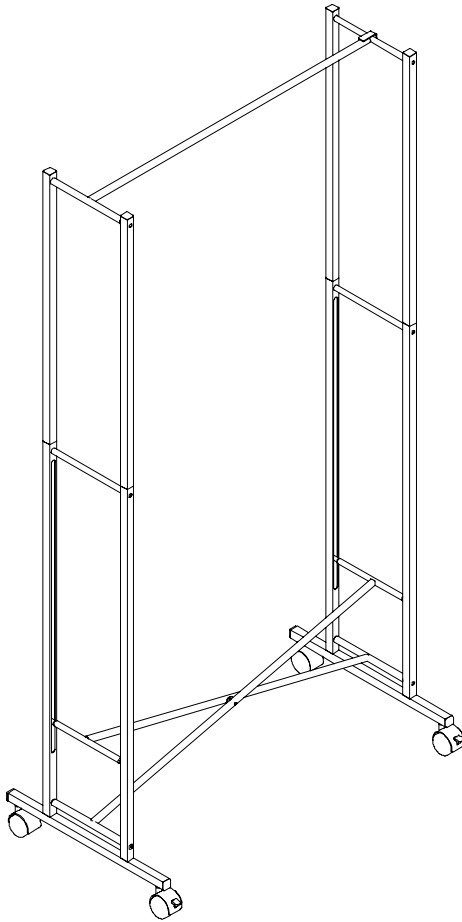

GAR-01268

chrome Collapsible garment rack

68 in H x 35 in W x 18.25 in D (173 cm H x 89 cm W x 46.5 cm D)

IMPORTANT! Please read prior to use. This Honey-Can-Do chrome double-flared adjustable height rack is designed for indoor use. Please do not over-load. To prevent tipping, we recommend that you evenly distribute the weight throughout the unit. Please keep top hanger bar horizontal when in use. Please do not use storage closet for anything other than its intended use. Please do not allow children, spouses or pets to hang from or hide in storage closet. Please keep away from heat sources such as heaters and fireplaces.

PARTS LIST

PART/ILLUSTRATION	(QTY)	DESCRIPTION
A 	(1)	scissors bar
B 	(2)	base bar
C 	(4)	bottom upright
D 	(4)	top upright
E 	(1)	hanger bar
F 	(6)	insert bar
G 	(2)	caster
H 	(2)	locking caster
I 	(16)	screw
J 	(4)	base cap
K 	(4)	upright bar cap
L 	(1)	hangbar cap
M 	(1)	wrench
N 	(1)	hex key tool