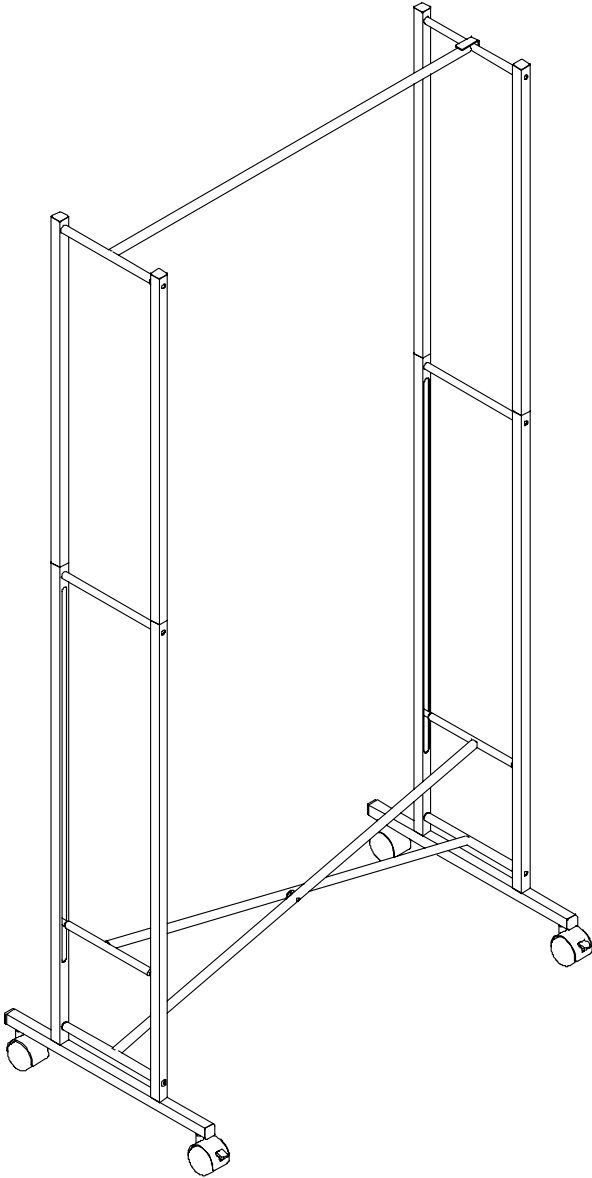

ASSEMBLY

FINISHED PRODUCT