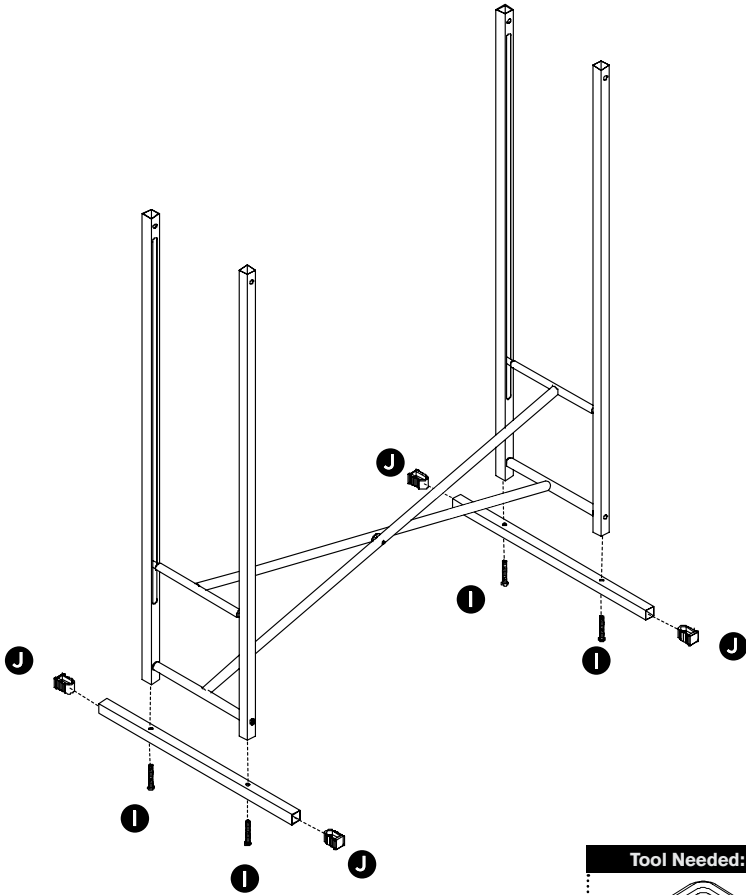

GAR-01268

chrome Collapsible garment rack

68 in H x 35 in W x 18.25 in D (173 cm H x 89 cm W x 46.5 cm D)

IMPORTANT! Please read prior to use. This Honey-Can-Do chrome double-flared adjustable height rack is designed for indoor use. Please do not over-load. To prevent tipping, we recommend that you evenly distribute the weight throughout the unit. Please keep top hanger bar horizontal when in use. Please do not use storage closet for anything other than its intended use. Please do not allow children, spouses or pets to hang from or hide in storage closet. Please keep away from heat sources such as heaters and fireplaces.

PARTS LIST

PART/ILLUSTRATION	(QTY)	DESCRIPTION
A 	(1)	scissors bar
B 	(2)	base bar
C 	(4)	bottom upright
D 	(4)	top upright
E 	(1)	hanger bar
F 	(6)	insert bar
G 	(2)	caster
H 	(2)	locking caster
I 	(16)	screw
J 	(4)	base cap
K 	(4)	upright bar cap
L 	(1)	hangbar cap
M 	(1)	wrench
N 	(1)	hex key tool

ASSEMBLY

STEP 1 (LOWER FRAME)

hanger bars (E) & (H) are placed into the bottom hole

Tool Needed: hex key

ASSEMBLY

STEP 2

Tool Needed: hex key

ASSEMBLY

STEP 3

ASSEMBLY

STEP 4 (HANGING BAR)

hanger bars **(E)** & **(H)** are placed into the bottom hole

hanger bars **(E)** & **(H)** are placed into the bottom hole

Tool Needed: hex key

ASSEMBLY

FINAL STEP! (CASTERS)