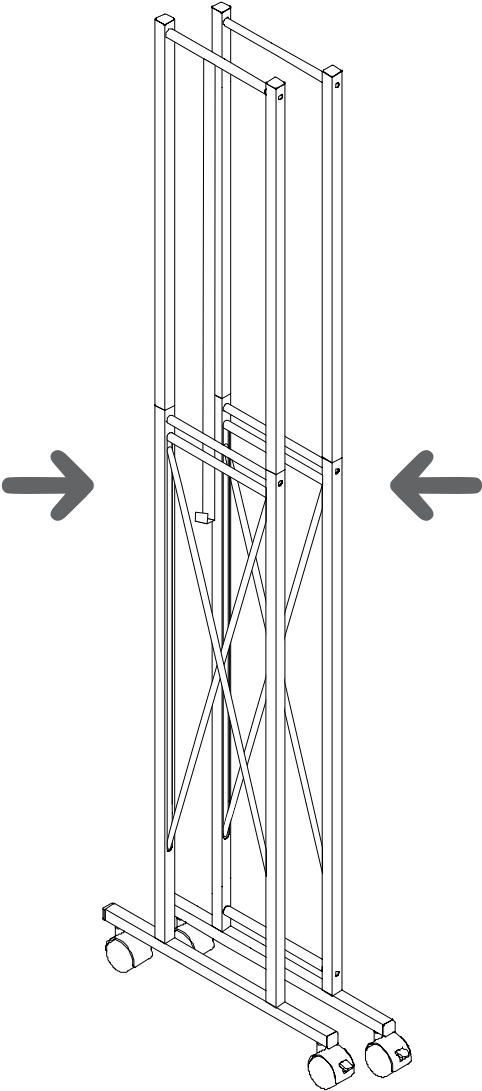

ASSEMBLY

STORAGE