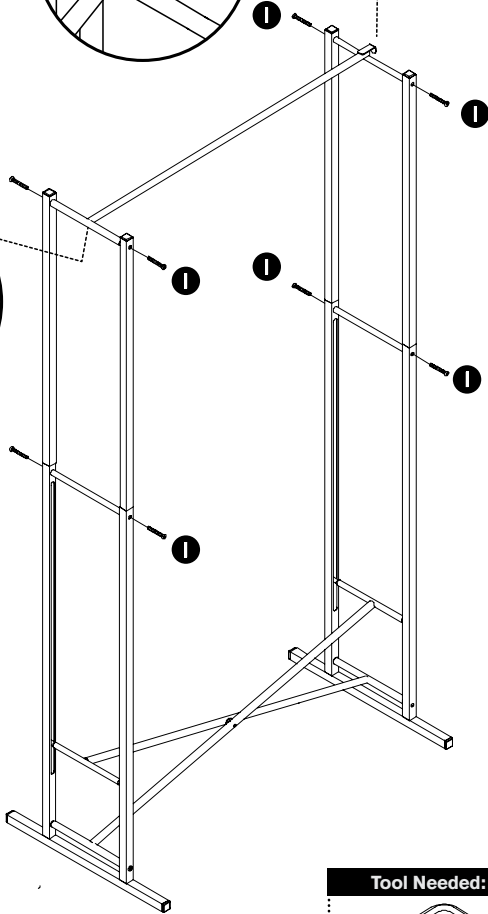

GAR-01268

chrome Collapsible garment rack

68 in H x 35 in W x 18.25 in D (173 cm H x 89 cm W x 46.5 cm D)

IMPORTANT! Please read prior to use. This Honey-Can-Do chrome double-flared adjustable height rack is designed for indoor use. Please do not over-load. To prevent tipping, we recommend that you evenly distribute the weight throughout the unit. Please keep top hanger bar horizontal when in use. Please do not use storage closet for anything other than its intended use. Please do not allow children, spouses or pets to hang from or hide in storage closet. Please keep away from heat sources such as heaters and fireplaces.

PARTS LIST

PART/ILLUSTRATION	(QTY)	DESCRIPTION
A 	(1)	scissors bar
B 	(2)	base bar
C 	(4)	bottom upright
D 	(4)	top upright
E 	(1)	hanger bar
F 	(6)	insert bar
G 	(2)	caster
H 	(2)	locking caster
I 	(16)	screw
J 	(4)	base cap
K 	(4)	upright bar cap
L 	(1)	hangbar cap
M 	(1)	wrench
N 	(1)	hex key tool

ASSEMBLY

STEP 1 (LOWER FRAME)

hanger bars (E) & (H) are placed into the bottom hole

Tool Needed: hex key

ASSEMBLY

STEP 2

Tool Needed: hex key

ASSEMBLY

STEP 3

ASSEMBLY

STEP 4 (HANGING BAR)

hanger bars **(E)** & **(H)** are placed into the bottom hole

hanger bars **(E)** & **(H)** are placed into the bottom hole

Tool Needed: hex key

ASSEMBLY

FINAL STEP! (CASTERS)