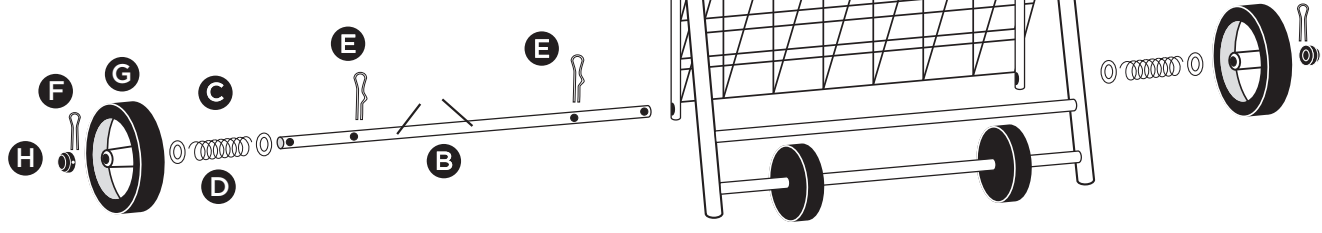

ASSEMBLY INSTRUCTIONS

rolling utility cart

ITEM #

CRT-01513

DIMENSIONS

36.75" H x 21.25" W x 16.75" D (93.7 cm x 54 cm x 36.75 cm)

(QTY) DESCRIPTION	PART	ILLUSTRATION	INSTRUCTIONS
(1) frame	A		<p>Thank you for purchasing our rolling utility cart. Please follow these step-by-step instructions. Please plan to spend about 15 minutes assembling your new utility cart.</p> <ol style="list-style-type: none"> Slide axle (B) through hole on vertical bar of frame. Insert cotter clips (E) into the inner hole on both sides of the axle (B). Place a washer (C), spring (D) and another washer (C) over axle. Push wheel (G) on the axle and compress spring. Holding wheel (G) in place put hub cap (I) on the end of axle making sure holes in hub cap (I) line up with holes in axle (B). Insert cotter pin (F) in the outer holes on axle. Bend ends of cotter pin (F) using pliers (not provided) to lock wheel in place. Repeat steps 2, 3, and 4 for other side.
(1) axle	B		
(4) washers	C		
(2) spring	D		
(2) coppers clip	E		
(2) coppers pins	F		
(2) wheels	G		
(2) hub caps	H		
(1) plastic latch	I		