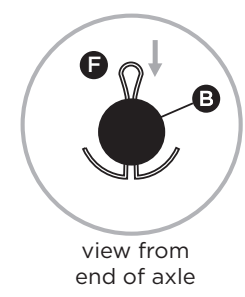

ASSEMBLY INSTRUCTIONS

rolling utility cart

ITEM #

CRT-01513

DIMENSIONS

36.75" H x 21.25" W x 16.75" D (93.7 cm x 54 cm x 36.75 cm)

(QTY) DESCRIPTION	PART	ILLUSTRATION	INSTRUCTIONS
(1) frame	A		<p>Thank you for purchasing our rolling utility cart. Please follow these step-by-step instructions. Please plan to spend about 15 minutes assembling your new utility cart.</p> <ol style="list-style-type: none"> Slide axle (B) through hole on vertical bar of frame. Insert cotter clips (E) into the inner hole on both sides of the axle (B). Place a washer (C), spring (D) and another washer (C) over axle. Push wheel (G) on the axle and compress spring. Holding wheel (G) in place put hub cap (I) on the end of axle making sure holes in hub cap (I) line up with holes in axle (B). Insert cotter pin (F) in the outer holes on axle. Bend ends of cotter pin (F) using pliers (not provided) to lock wheel in place. Repeat steps 2, 3, and 4 for other side.
(1) axle	B		
(4) washers	C		
(2) spring	D		
(2) coppers clip	E		
(2) coppers pins	F		
(2) wheels	G		
(2) hub caps	H		
(1) plastic latch	I		