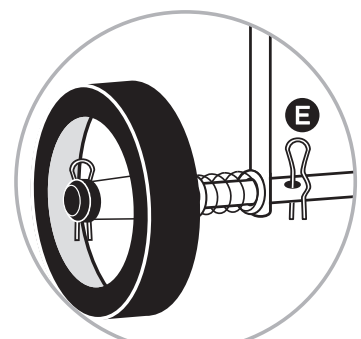

ASSEMBLY INSTRUCTIONS

rolling utility cart

ITEM #

CRT-01513

DIMENSIONS

36.75" H x 21.25" W x 16.75" D (93.7 cm x 54 cm x 36.75 cm)

(QTY) DESCRIPTION	PART	ILLUSTRATION	INSTRUCTIONS
(1) frame	A		<p>Thank you for purchasing our rolling utility cart. Please follow these step-by-step instructions. Please plan to spend about 15 minutes assembling your new utility cart.</p> <ol style="list-style-type: none"> Slide axle (B) through hole on vertical bar of frame. Insert cotter clips (E) into the inner hole on both sides of the axle (B). Place a washer (C), spring (D) and another washer (C) over axle. Push wheel (G) on the axle and compress spring. Holding wheel (G) in place put hub cap (I) on the end of axle making sure holes in hub cap (I) line up with holes in axle (B). Insert cotter pin (F) in the outer holes on axle. Bend ends of cotter pin (F) using pliers (not provided) to lock wheel in place. Repeat steps 2, 3, and 4 for other side.
(1) axle	B		
(4) washers	C		
(2) spring	D		
(2) coppers clip	E		
(2) coppers pins	F		
(2) wheels	G		
(2) hub caps	H		
(1) plastic latch	I		