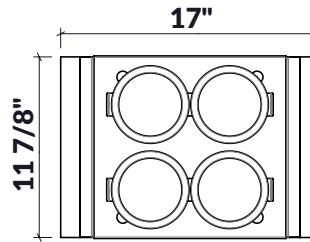

## 225213 | SERVING BIN WITH BOWLS (4)

STAINLESS STEEL SINK ACCESSORY

### Specifications

Model	225213
Handle	Walnut
Compatible bowl dimension (front-to-back)	16"
Overall dimensions	12" x 17" x 4 1/2"

### Specifications

Model	225313
Handle	Maple
Compatible bowl dimension (front-to-back)	16"
Overall dimensions	12" x 17" x 4 1/2"