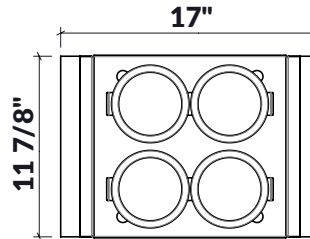

### Specifications

Model	225213
Handle	Walnut
Compatible bowl dimension (front-to-back)	16"
Overall dimensions	12" x 17" x 4 1/2"

### Specifications

Model	225313
Handle	Maple
Compatible bowl dimension (front-to-back)	16"
Overall dimensions	12" x 17" x 4 1/2"