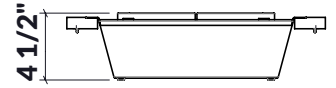

### Specifications

Model	225213
Handle	Walnut
Compatible bowl dimension (front-to-back)	16"
Overall dimensions	12" x 17" x 4 1/2"

### Specifications

Model	225313
Handle	Maple
Compatible bowl dimension (front-to-back)	16"
Overall dimensions	12" x 17" x 4 1/2"