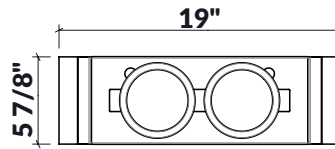

### Specifications

Model	225212
Handle	Walnut
Compatible bowl dimension (front-to-back)	18"
Overall dimensions	6" x 19" x 4 1/2"

### Specifications

Model	225312
Handle	Maple
Compatible bowl dimension (front-to-back)	18"
Overall dimensions	6" x 17" x 4 1/2"