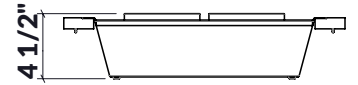

### Specifications

Model	225212
Handle	Walnut
Compatible bowl dimension (front-to-back)	18"
Overall dimensions	6" x 19" x 4 1/2"

### Specifications

Model	225312
Handle	Maple
Compatible bowl dimension (front-to-back)	18"
Overall dimensions	6" x 17" x 4 1/2"