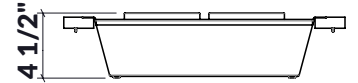

### Specifications

Model	225212
Handle	Walnut
Compatible bowl dimension (front-to-back)	18"
Overall dimensions	6" x 19" x 4 1/2"