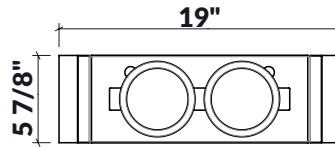

### Specifications

Model	225212
Handle	Walnut
Compatible bowl dimension (front-to-back)	18"
Overall dimensions	6" x 19" x 4 1/2"

### Specifications

Model	225312
Handle	Maple
Compatible bowl dimension (front-to-back)	18"
Overall dimensions	6" x 17" x 4 1/2"