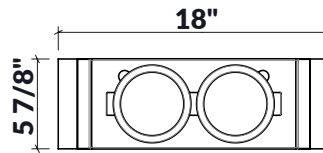

225211 | SERVING BIN WITH BOWLS (2)

STAINLESS STEEL SINK ACCESSORY

Specifications

Model	225211
Handle	Walnut
Compatible bowl dimension (front-to-back)	17"
Overall dimensions	6" x 18" x 4 1/2"

Warranty

Home Refinements offers a 1-YEAR LIMITED WARRANTY following the purchase date for all mobile parts, options and accessories against defects of material and workmanship. This warranty is limited to defects or damages resulting from a normal residential use. For further details on our product warranty, please refer to our catalog or Web site.

225311 | SERVING BIN WITH BOWLS (2)

STAINLESS STEEL SINK ACCESSORY

Specifications

Model	225311
Handle	Maple
Compatible bowl dimension (front-to-back)	17"
Overall dimensions	6" x 18" x 4 1/2"

Warranty

Home Refinements offers a 1-YEAR LIMITED WARRANTY following the purchase date for all mobile parts, options and accessories against defects of material and workmanship. This warranty is limited to defects or damages resulting from a normal residential use. For further details on our product warranty, please refer to our catalog or Web site.