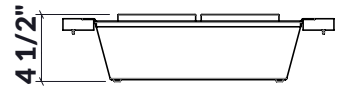

225211 | SERVING BIN WITH BOWLS (2)

STAINLESS STEEL SINK ACCESSORY

Specifications

Model	225211
Handle	Walnut
Compatible bowl dimension (front-to-back)	17"
Overall dimensions	6" x 18" x 4 1/2"

Warranty

Home Refinements offers a 1-YEAR LIMITED WARRANTY following the purchase date for all mobile parts, options and accessories against defects of material and workmanship. This warranty is limited to defects or damages resulting from a normal residential use. For further details on our product warranty, please refer to our catalog or Web site.

225311 | SERVING BIN WITH BOWLS (2)

STAINLESS STEEL SINK ACCESSORY

Specifications

Model	225311
Handle	Maple
Compatible bowl dimension (front-to-back)	17"
Overall dimensions	6" x 18" x 4 1/2"

Warranty

Home Refinements offers a 1-YEAR LIMITED WARRANTY following the purchase date for all mobile parts, options and accessories against defects of material and workmanship. This warranty is limited to defects or damages resulting from a normal residential use. For further details on our product warranty, please refer to our catalog or Web site.