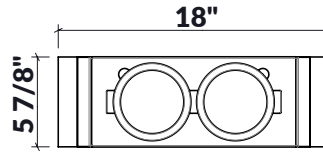

225211 | SERVING BIN WITH BOWLS (2)

STAINLESS STEEL SINK ACCESSORY

Specifications

Model	225211
Handle	Walnut
Compatible bowl dimension (front-to-back)	17"
Overall dimensions	6" x 18" x 4 1/2"

Warranty

Home Refinements offers a 1-YEAR LIMITED WARRANTY following the purchase date for all mobile parts, options and accessories against defects of material and workmanship. This warranty is limited to defects or damages resulting from a normal residential use. For further details on our product warranty, please refer to our catalog or Web site.

225311 | SERVING BIN WITH BOWLS (2)

STAINLESS STEEL SINK ACCESSORY

Specifications

Model	225311
Handle	Maple
Compatible bowl dimension (front-to-back)	17"
Overall dimensions	6" x 18" x 4 1/2"

Warranty

Home Refinements offers a 1-YEAR LIMITED WARRANTY following the purchase date for all mobile parts, options and accessories against defects of material and workmanship. This warranty is limited to defects or damages resulting from a normal residential use. For further details on our product warranty, please refer to our catalog or Web site.