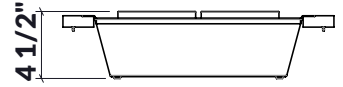

225211 | SERVING BIN WITH BOWLS (2)

STAINLESS STEEL SINK ACCESSORY

Specifications

Model	225211
Handle	Walnut
Compatible bowl dimension (front-to-back)	17"
Overall dimensions	6" x 18" x 4 1/2"

Warranty

Home Refinements offers a 1-YEAR LIMITED WARRANTY following the purchase date for all mobile parts, options and accessories against defects of material and workmanship. This warranty is limited to defects or damages resulting from a normal residential use. For further details on our product warranty, please refer to our catalog or Web site.

225311 | SERVING BIN WITH BOWLS (2)

STAINLESS STEEL SINK ACCESSORY

Specifications

Model	225311
Handle	Maple
Compatible bowl dimension (front-to-back)	17"
Overall dimensions	6" x 18" x 4 1/2"

Warranty

Home Refinements offers a 1-YEAR LIMITED WARRANTY following the purchase date for all mobile parts, options and accessories against defects of material and workmanship. This warranty is limited to defects or damages resulting from a normal residential use. For further details on our product warranty, please refer to our catalog or Web site.