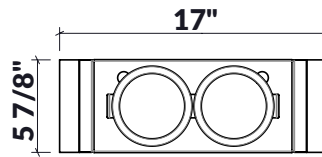

### Specifications

Model	225210
Handle	Walnut
Compatible bowl dimension (front-to-back)	16"
Overall dimensions	6" x 17" x 4 1/2"

### Specifications

Model	225310
Handle	Maple
Compatible bowl dimension (front-to-back)	16"
Overall dimensions	6" x 17" x 4 1/2"