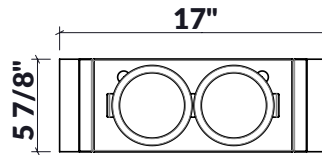

### Specifications

Model	225210
Handle	Walnut
Compatible bowl dimension (front-to-back)	16"
Overall dimensions	6" x 17" x 4 1/2"

### Specifications

Model	225310
Handle	Maple
Compatible bowl dimension (front-to-back)	16"
Overall dimensions	6" x 17" x 4 1/2"