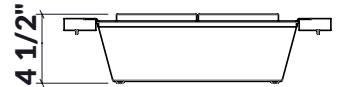

### Specifications

Model	225210
Handle	Walnut
Compatible bowl dimension (front-to-back)	16"
Overall dimensions	6" x 17" x 4 1/2"

### Specifications

Model	225310
Handle	Maple
Compatible bowl dimension (front-to-back)	16"
Overall dimensions	6" x 17" x 4 1/2"