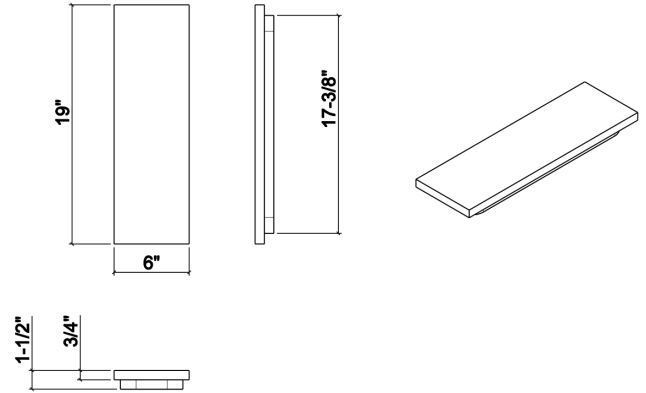

210080 | CUTTING BOARD

MAPLE STAINLESS STEEL SINK ACCESSORY

Specifications

Model	210080
Collection	Cutting board
Compatible bowl dimension (front-to-back)	18"
Overall dimensions	6" × 19" × 1 1/2"

Features

210077 | CUTTING BOARD

WALNUT STAINLESS STEEL SINK ACCESSORY

Specifications

Model	210077
Collection	Cutting board
Compatible bowl dimension (front-to-back)	18"
Overall dimensions	6" × 19" × 1 1/2"

Features