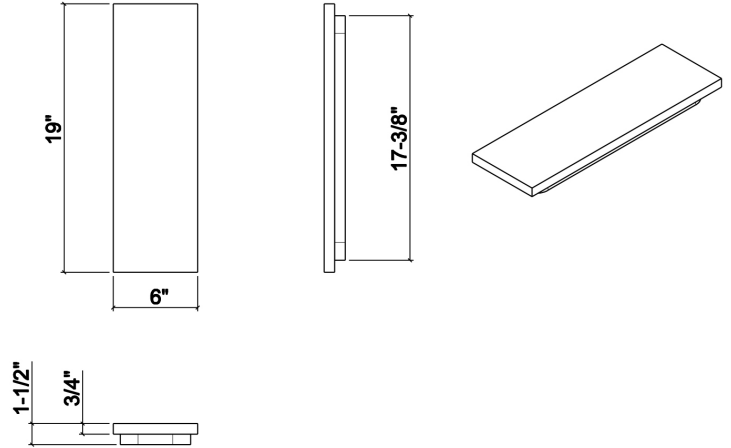

210080 | CUTTING BOARD

MAPLE STAINLESS STEEL SINK ACCESSORY

Specifications

Model	210080
Collection	Cutting board
Compatible bowl dimension (front-to-back)	18"
Overall dimensions	6" × 19" × 1 1/2"

Features

210077 | CUTTING BOARD

WALNUT STAINLESS STEEL SINK ACCESSORY

Specifications

Model	210077
Collection	Cutting board
Compatible bowl dimension (front-to-back)	18"
Overall dimensions	6" × 19" × 1 1/2"

Features