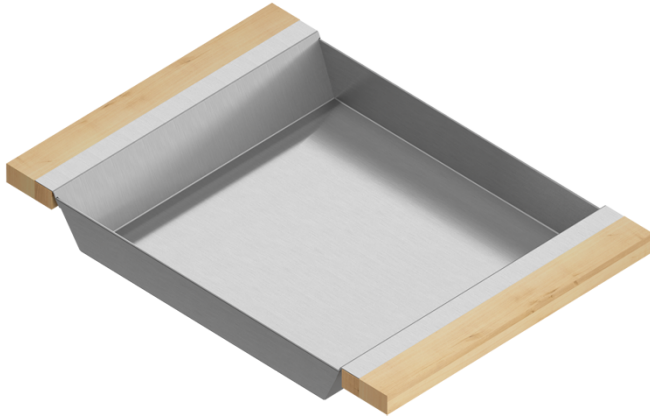

### Specifications

Model	205232
Collection	Tray
Compatible bowl dimension (front-to-back)	16"
Overall dimensions	12" x 17" x 2 1/4"

### Features

- Can be used on top of sink to create extra workspace or on countertop
- Ideal to prepare or to serve food
- Innovative and functional design to match with other standard Home Refinements accessories
- 100% premium hard rock maple or walnut handles for high quality and durability
- Rubber-tipped footings for better stability and protection
- 304 series stainless steel (18/10)
- Elegant no. 4 brushed finish that matches the appliances

### Specifications

Model	205332
Collection	Tray
Compatible bowl dimension (front-to-back)	16"
Overall dimensions	12" × 17" × 2 1/4"