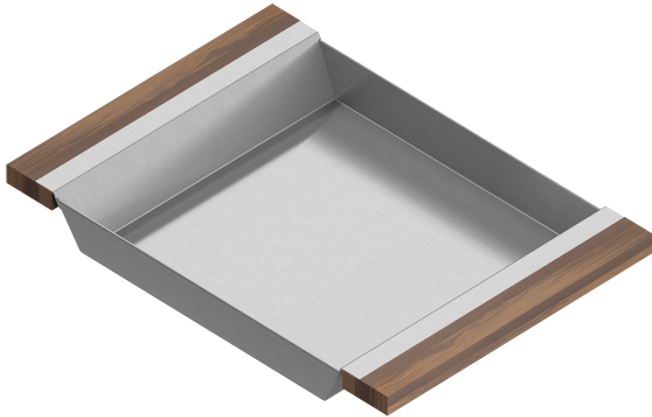

## 205232 | TRAY

STAINLESS STEEL SINK ACCESSORY

### Specifications

Model	205232
Collection	Tray
Compatible bowl dimension (front-to-back)	16"
Overall dimensions	12" x 17" x 2 1/4"

### Features

- Can be used on top of sink to create extra workspace or on countertop
- Ideal to prepare or to serve food
- Innovative and functional design to match with other standard Home Refinements accessories
- 100% premium hard rock maple or walnut handles for high quality and durability
- Rubber-tipped footings for better stability and protection
- 304 series stainless steel (18/10)
- Elegant no. 4 brushed finish that matches the appliances

### Specifications

Model	205332
Collection	Tray
Compatible bowl dimension (front-to-back)	16"
Overall dimensions	12" × 17" × 2 1/4"