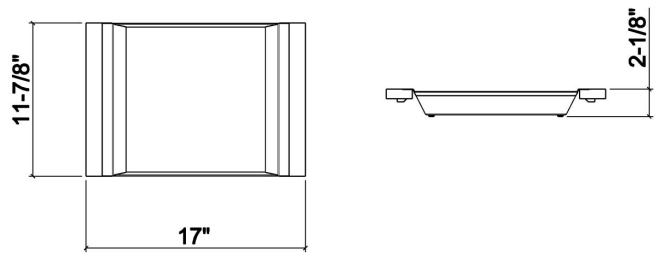

### Specifications

Model	205232
Collection	Tray
Compatible bowl dimension (front-to-back)	16"
Overall dimensions	12" x 17" x 2 1/4"

### Specifications

Model	205332
Collection	Tray
Compatible bowl dimension (front-to-back)	16"
Overall dimensions	12" × 17" × 2 1/4"