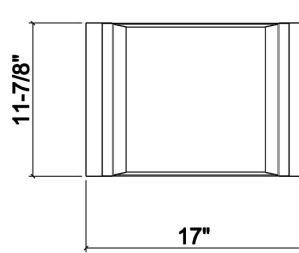

### Specifications

Model	205232
Collection	Tray
Compatible bowl dimension (front-to-back)	16"
Overall dimensions	12" x 17" x 2 1/4"

### Specifications

Model	205332
Collection	Tray
Compatible bowl dimension (front-to-back)	16"
Overall dimensions	12" × 17" × 2 1/4"