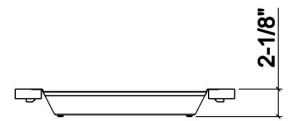

### Specifications

Model	205232
Collection	Tray
Compatible bowl dimension (front-to-back)	16"
Overall dimensions	12" x 17" x 2 1/4"

### Specifications

Model	205332
Collection	Tray
Compatible bowl dimension (front-to-back)	16"
Overall dimensions	12" × 17" × 2 1/4"