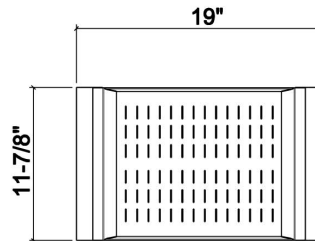

205231 | COLANDER

STAINLESS STEEL SINK ACCESSORY

Specifications

Model	205231
Collection	Colander
Compatible bowl dimension (front-to-back)	18"
Overall dimensions	12" x 19" x 2 1/4"

Warranty

Home Refinements offers a 1-YEAR LIMITED WARRANTY following the purchase date for all mobile parts, options and accessories against defects of material and workmanship. This warranty is limited to defects or damages resulting from a normal residential use. For further details on our product warranty, please refer to our catalog or Web site.

205331 | COLANDER

STAINLESS STEEL SINK ACCESSORY

Specifications

Model	205331
Collection	Colander
Compatible bowl dimension (front-to-back)	18"
Overall dimensions	12" x 19" x 2 1/4"

Warranty

Home Refinements offers a 1-YEAR LIMITED WARRANTY following the purchase date for all mobile parts, options and accessories against defects of material and workmanship. This warranty is limited to defects or damages resulting from a normal residential use. For further details on our product warranty, please refer to our catalog or Web site.