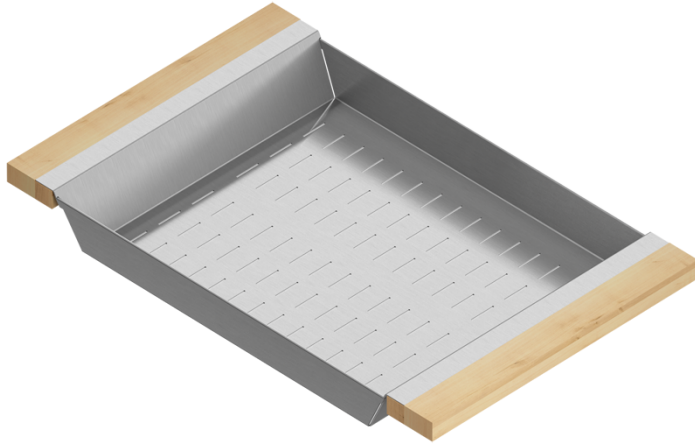

205231 | COLANDER

STAINLESS STEEL SINK ACCESSORY

Specifications

Model	205231
Collection	Colander
Compatible bowl dimension (front-to-back)	18"
Overall dimensions	12" x 19" x 2 1/4"

Warranty

Home Refinements offers a 1-YEAR LIMITED WARRANTY following the purchase date for all mobile parts, options and accessories against defects of material and workmanship. This warranty is limited to defects or damages resulting from a normal residential use. For further details on our product warranty, please refer to our catalog or Web site.

Features

- Can be used on top of sink to create extra workspace or on countertop
- Ideal to rinse food or to dry dishes
- Innovative and functional design to match with other standard Home Refinements accessories
- 100% premium hard rock maple or walnut handles for high quality and durability
- Rubber-tipped footings for better stability and protection
- 304 series stainless steel (18/10)
- Elegant no. 4 brushed finish that matches the appliances

205331 | COLANDER

STAINLESS STEEL SINK ACCESSORY

Specifications

Model	205331
Collection	Colander
Compatible bowl dimension (front-to-back)	18"
Overall dimensions	12" x 19" x 2 1/4"

Warranty

Home Refinements offers a 1-YEAR LIMITED WARRANTY following the purchase date for all mobile parts, options and accessories against defects of material and workmanship. This warranty is limited to defects or damages resulting from a normal residential use. For further details on our product warranty, please refer to our catalog or Web site.