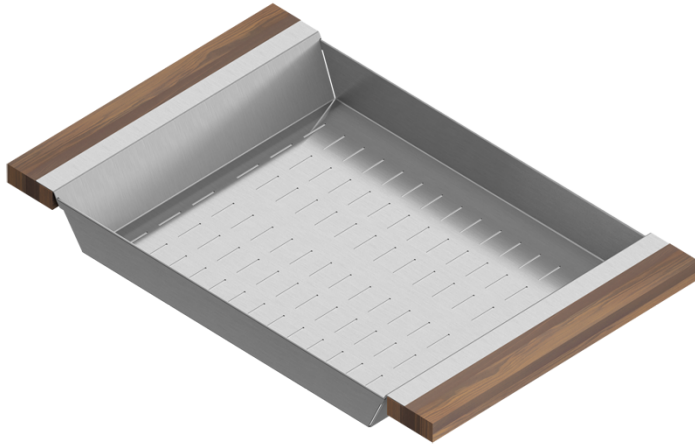

205231 | COLANDER

STAINLESS STEEL SINK ACCESSORY

Specifications

Model	205231
Collection	Colander
Compatible bowl dimension (front-to-back)	18"
Overall dimensions	12" x 19" x 2 1/4"

Warranty

Home Refinements offers a 1-YEAR LIMITED WARRANTY following the purchase date for all mobile parts, options and accessories against defects of material and workmanship. This warranty is limited to defects or damages resulting from a normal residential use. For further details on our product warranty, please refer to our catalog or Web site.

Features

- Can be used on top of sink to create extra workspace or on countertop
- Ideal to rinse food or to dry dishes
- Innovative and functional design to match with other standard Home Refinements accessories
- 100% premium hard rock maple or walnut handles for high quality and durability
- Rubber-tipped footings for better stability and protection
- 304 series stainless steel (18/10)
- Elegant no. 4 brushed finish that matches the appliances

205331 | COLANDER

STAINLESS STEEL SINK ACCESSORY

Specifications

Model	205331
Collection	Colander
Compatible bowl dimension (front-to-back)	18"
Overall dimensions	12" x 19" x 2 1/4"

Warranty

Home Refinements offers a 1-YEAR LIMITED WARRANTY following the purchase date for all mobile parts, options and accessories against defects of material and workmanship. This warranty is limited to defects or damages resulting from a normal residential use. For further details on our product warranty, please refer to our catalog or Web site.