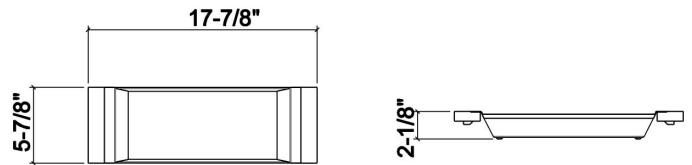

### Specifications

Model	205221
Collection	Tray
Compatible bowl dimension (front-to-back)	17"
Overall dimensions	6" × 18" × 2 1/4"

### Specifications

Model	205321
Collection	Tray
Compatible bowl dimension (front-to-back)	17"
Overall dimensions	6" × 17 7/8" × 2 1/4"