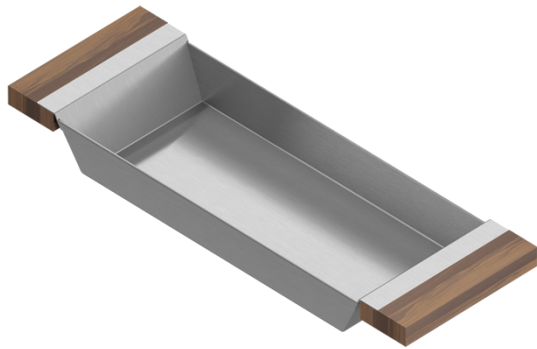

## 205221 | TRAY

STAINLESS STEEL SINK ACCESSORY

### Specifications

Model	205221
Collection	Tray
Compatible bowl dimension (front-to-back)	17"
Overall dimensions	6" × 18" × 2 1/4"

### Features

- Can be used on top of sink to create extra workspace or on countertop
- Ideal to prepare or to serve food
- Innovative and functional design to match with other standard Home Refinements accessories
- 100% premium hard rock maple or walnut handles for high quality and durability
- Rubber-tipped footings for better stability and protection
- 304 series stainless steel (18/10)
- Elegant no. 4 brushed finish that matches the appliances

### Specifications

Model	205321
Collection	Tray
Compatible bowl dimension (front-to-back)	17"
Overall dimensions	6" × 17 7/8" × 2 1/4"