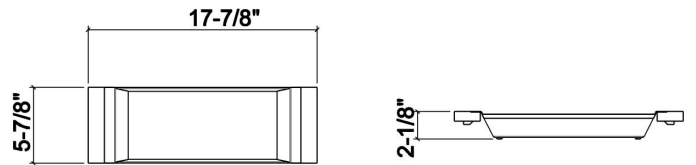

### Specifications

Model	205221
Collection	Tray
Compatible bowl dimension (front-to-back)	17"
Overall dimensions	6" × 18" × 2 1/4"

### Specifications

Model	205321
Collection	Tray
Compatible bowl dimension (front-to-back)	17"
Overall dimensions	6" × 17 7/8" × 2 1/4"