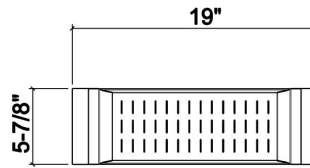

205219 | COLANDER

STAINLESS STEEL SINK ACCESSORY

Specifications

Model	205219
Collection	Colander
Compatible bowl dimension (front-to-back)	18"
Overall dimensions	6" × 19" × 2 1/4"

Warranty

Home Refinements offers a 1-YEAR LIMITED WARRANTY following the purchase date for all mobile parts, options and accessories against defects of material and workmanship. This warranty is limited to defects or damages resulting from a normal residential use. For further details on our product warranty, please refer to our catalog or Web site.

205319 | COLANDER

STAINLESS STEEL SINK ACCESSORY

Specifications

Model	205319
Collection	Colander
Compatible bowl dimension (front-to-back)	18"
Overall dimensions	6" × 19" × 2 1/4"

Warranty

Home Refinements offers a 1-YEAR LIMITED WARRANTY following the purchase date for all mobile parts, options and accessories against defects of material and workmanship. This warranty is limited to defects or damages resulting from a normal residential use. For further details on our product warranty, please refer to our catalog or Web site.