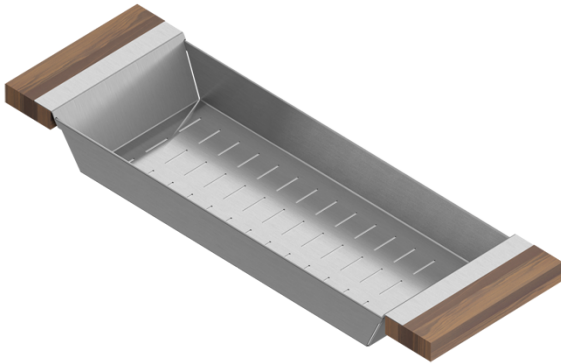

205219 | COLANDER

STAINLESS STEEL SINK ACCESSORY

Specifications

Model	205219
Collection	Colander
Compatible bowl dimension (front-to-back)	18"
Overall dimensions	6" × 19" × 2 1/4"

Warranty

Home Refinements offers a 1-YEAR LIMITED WARRANTY following the purchase date for all mobile parts, options and accessories against defects of material and workmanship. This warranty is limited to defects or damages resulting from a normal residential use. For further details on our product warranty, please refer to our catalog or Web site.

Features

- Can be used on top of sink to create extra workspace or on countertop
- Ideal to rinse food or to dry dishes
- Innovative and functional design to match with other standard Home Refinements accessories
- 100% premium hard rock maple or walnut handles for high quality and durability
- Rubber-tipped footings for better stability and protection
- 304 series stainless steel (18/10)
- Elegant no. 4 brushed finish that matches the appliances

205319 | COLANDER

STAINLESS STEEL SINK ACCESSORY

Specifications

Model	205319
Collection	Colander
Compatible bowl dimension (front-to-back)	18"
Overall dimensions	6" × 19" × 2 1/4"

Warranty

Home Refinements offers a 1-YEAR LIMITED WARRANTY following the purchase date for all mobile parts, options and accessories against defects of material and workmanship. This warranty is limited to defects or damages resulting from a normal residential use. For further details on our product warranty, please refer to our catalog or Web site.