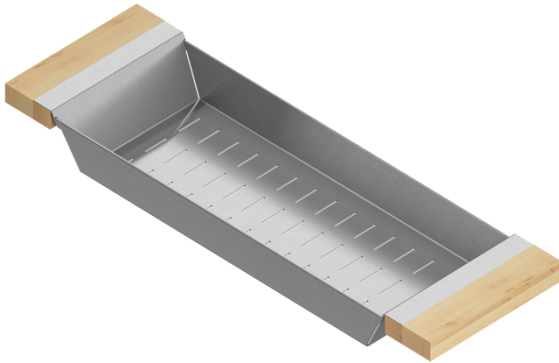

205219 | COLANDER

STAINLESS STEEL SINK ACCESSORY

Specifications

Model	205219
Collection	Colander
Compatible bowl dimension (front-to-back)	18"
Overall dimensions	6" × 19" × 2 1/4"

Warranty

Home Refinements offers a 1-YEAR LIMITED WARRANTY following the purchase date for all mobile parts, options and accessories against defects of material and workmanship. This warranty is limited to defects or damages resulting from a normal residential use. For further details on our product warranty, please refer to our catalog or Web site.

Features

- Can be used on top of sink to create extra workspace or on countertop
- Ideal to rinse food or to dry dishes
- Innovative and functional design to match with other standard Home Refinements accessories
- 100% premium hard rock maple or walnut handles for high quality and durability
- Rubber-tipped footings for better stability and protection
- 304 series stainless steel (18/10)
- Elegant no. 4 brushed finish that matches the appliances

205319 | COLANDER

STAINLESS STEEL SINK ACCESSORY

Specifications

Model	205319
Collection	Colander
Compatible bowl dimension (front-to-back)	18"
Overall dimensions	6" × 19" × 2 1/4"

Warranty

Home Refinements offers a 1-YEAR LIMITED WARRANTY following the purchase date for all mobile parts, options and accessories against defects of material and workmanship. This warranty is limited to defects or damages resulting from a normal residential use. For further details on our product warranty, please refer to our catalog or Web site.