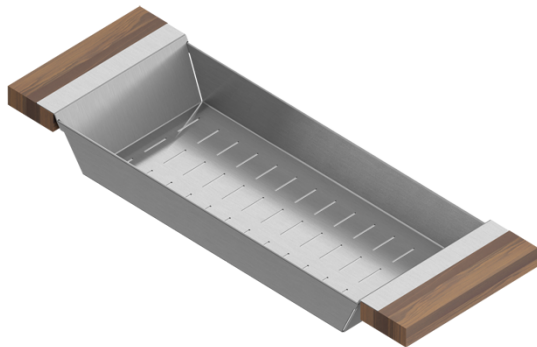

205218 | COLANDER

STAINLESS STEEL SINK ACCESSORY

Specifications

Model	205218
Collection	Colander
Compatible bowl dimension (front-to-back)	17"
Overall dimensions	6" × 18" × 2 1/4"

Warranty

Home Refinements offers a 1-YEAR LIMITED WARRANTY following the purchase date for all mobile parts, options and accessories against defects of material and workmanship. This warranty is limited to defects or damages resulting from a normal residential use. For further details on our product warranty, please refer to our catalog or Web site.

Features

- Can be used on top of sink to create extra workspace or on countertop
- Ideal to rinse food or to dry dishes
- Innovative and functional design to match with other standard Home Refinements accessories
- 100% premium hard rock maple or walnut handles for high quality and durability
- Rubber-tipped footings for better stability and protection
- 304 series stainless steel (18/10)
- Elegant no. 4 brushed finish that matches the appliances

205318 | COLANDER

STAINLESS STEEL SINK ACCESSORY

Specifications

Model	205318
Collection	Colander
Compatible bowl dimension (front-to-back)	17"
Overall dimensions	6" × 17 7/8" × 2 1/4"

Warranty

Home Refinements offers a 1-YEAR LIMITED WARRANTY following the purchase date for all mobile parts, options and accessories against defects of material and workmanship. This warranty is limited to defects or damages resulting from a normal residential use. For further details on our product warranty, please refer to our catalog or Web site.