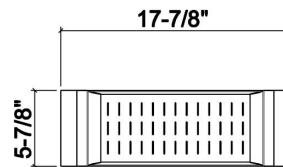

205218 | COLANDER

STAINLESS STEEL SINK ACCESSORY

Specifications

Model	205218
Collection	Colander
Compatible bowl dimension (front-to-back)	17"
Overall dimensions	6" × 18" × 2 1/4"

Warranty

Home Refinements offers a 1-YEAR LIMITED WARRANTY following the purchase date for all mobile parts, options and accessories against defects of material and workmanship. This warranty is limited to defects or damages resulting from a normal residential use. For further details on our product warranty, please refer to our catalog or Web site.

205318 | COLANDER

STAINLESS STEEL SINK ACCESSORY

Specifications

Model	205318
Collection	Colander
Compatible bowl dimension (front-to-back)	17"
Overall dimensions	6" × 17 7/8" × 2 1/4"

Warranty

Home Refinements offers a 1-YEAR LIMITED WARRANTY following the purchase date for all mobile parts, options and accessories against defects of material and workmanship. This warranty is limited to defects or damages resulting from a normal residential use. For further details on our product warranty, please refer to our catalog or Web site.