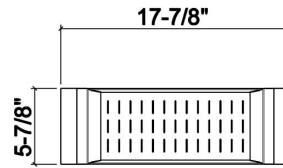

205218 | COLANDER

STAINLESS STEEL SINK ACCESSORY

Specifications

Model	205218
Collection	Colander
Compatible bowl dimension (front-to-back)	17"
Overall dimensions	6" × 18" × 2 1/4"

Warranty

Home Refinements offers a 1-YEAR LIMITED WARRANTY following the purchase date for all mobile parts, options and accessories against defects of material and workmanship. This warranty is limited to defects or damages resulting from a normal residential use. For further details on our product warranty, please refer to our catalog or Web site.

205318 | COLANDER

STAINLESS STEEL SINK ACCESSORY

Specifications

Model	205318
Collection	Colander
Compatible bowl dimension (front-to-back)	17"
Overall dimensions	6" × 17 7/8" × 2 1/4"

Warranty

Home Refinements offers a 1-YEAR LIMITED WARRANTY following the purchase date for all mobile parts, options and accessories against defects of material and workmanship. This warranty is limited to defects or damages resulting from a normal residential use. For further details on our product warranty, please refer to our catalog or Web site.