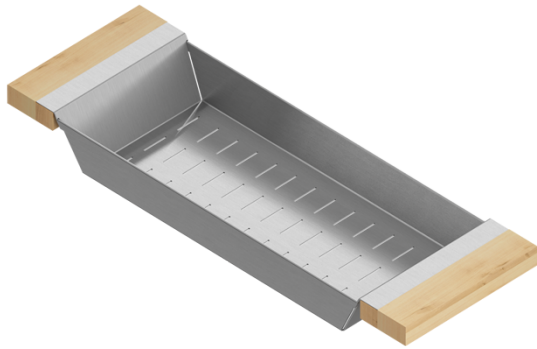

205218 | COLANDER

STAINLESS STEEL SINK ACCESSORY

Specifications

Model	205218
Collection	Colander
Compatible bowl dimension (front-to-back)	17"
Overall dimensions	6" × 18" × 2 1/4"

Warranty

Home Refinements offers a 1-YEAR LIMITED WARRANTY following the purchase date for all mobile parts, options and accessories against defects of material and workmanship. This warranty is limited to defects or damages resulting from a normal residential use. For further details on our product warranty, please refer to our catalog or Web site.

Features

- Can be used on top of sink to create extra workspace or on countertop
- Ideal to rinse food or to dry dishes
- Innovative and functional design to match with other standard Home Refinements accessories
- 100% premium hard rock maple or walnut handles for high quality and durability
- Rubber-tipped footings for better stability and protection
- 304 series stainless steel (18/10)
- Elegant no. 4 brushed finish that matches the appliances

205318 | COLANDER

STAINLESS STEEL SINK ACCESSORY

Specifications

Model	205318
Collection	Colander
Compatible bowl dimension (front-to-back)	17"
Overall dimensions	6" × 17 7/8" × 2 1/4"

Warranty

Home Refinements offers a 1-YEAR LIMITED WARRANTY following the purchase date for all mobile parts, options and accessories against defects of material and workmanship. This warranty is limited to defects or damages resulting from a normal residential use. For further details on our product warranty, please refer to our catalog or Web site.