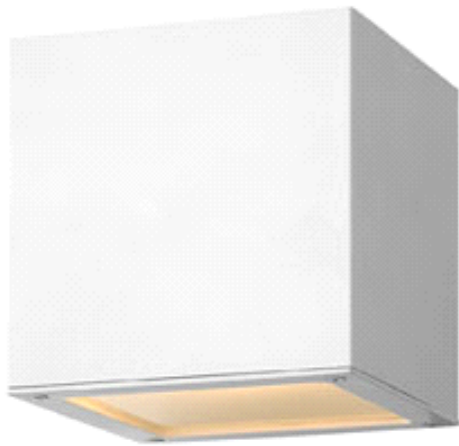

1766SW-ES
in Satin White from the Kube family

Weight:	3 lbs.
Bulb:	One 13w CFL (lamp included)
UPC:	640665176667

NOTES:
