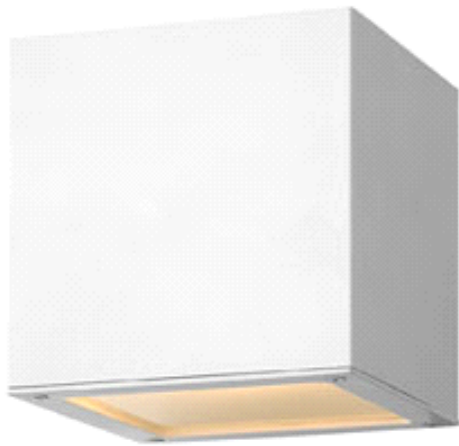

## 1766SW in Satin White from the Kube family

Width:	6"
Height:	6"
Weight:	3 lbs.
Material:	Extruded Aluminum
Glass:	Etched Glass Lens
Bulb:	One 60w Medium Base
Voltage:	120v
Back Plate Height:	4.5"
Back Plate Width:	4.5"
Certification:	c-UL-us Wet
UPC:	640665176629