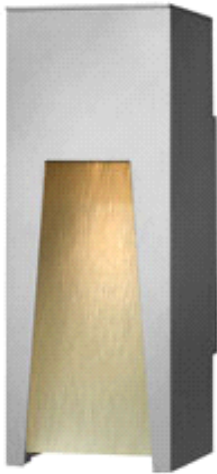

# 1760TT

in Titanium from the Kube family

Width:	4.5"
Height:	12"
Weight:	3 lbs.
Material:	Extruded Aluminum
Glass:	Clear etched organic rain glass
Bulb:	One 50w GU10 (included)
Voltage:	120v
TTO:	5.5"
Extension:	5"
Back Plate Height:	6.75"
Back Plate Width:	4.5"
Certification:	c-UL-us Wet
UPC:	640665176025