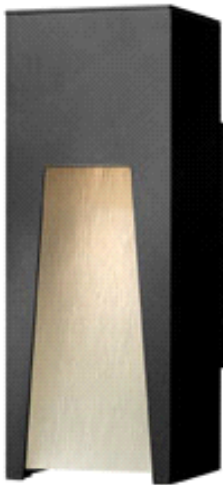

# 1760SK

in Satin Black from the Kube family

Width:	4.5"
Height:	12"
Weight:	3 lbs.
Material:	Extruded Aluminum
Glass:	Clear etched organic rain glass
Bulb:	One 50w GU10 (included)
Voltage:	120v
TTO:	5.5"
Extension:	5"
Back Plate Height:	6.75"
Back Plate Width:	4.5"
Certification:	c-UL-us Wet
UPC:	640665176018