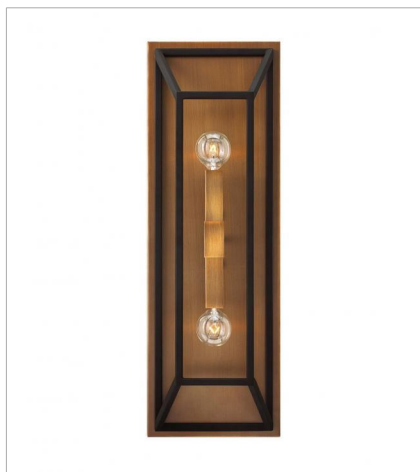

FULTON

Fulton's minimalist beauty emphasizes 'less is more' with vintage industrial style. This clean, airy tapered cage design is constructed without glass and the unique square candle sleeves rest on a discreet "H"-shaped cluster.

FINISH: Bronze with Heirloom Brass accents

3330BZ
TWO LIGHT SCONCE
7.5" W, 22.3" H
Socket
2-60w Cand.

3334BZ
MEDIUM OPEN FRAME PENDANT
18" W, 16.3" H
Socket
4-60w Cand.

3335BZ
FIVE LIGHT OPEN FRAME LINEAR
50" W, 9" H
Socket
5-100w Med.

3336BZ
LARGE OPEN FRAME
22" W, 24.5" H
Socket
4-60w Cand.

3337BZ
SMALL PENDANT
10" W, 8.8" H
Socket
1-100w Med.

3338BZ
EIGHT LIGHT OPEN FRAME LINEAR
48" W, 16.3" H
Socket
8-60w Cand.

HINKLEY

HINKLEY
33000 Pin Oak Parkway
Avon Lake, OH 44012

FINISH: Bronze with Heirloom Brass accents

3351BZ
LARGE OPEN FRAME PENDANT
10" W, 12.3" H
Socket
1-100w Med.

3355BZ
SEVEN LIGHT OPEN FRAME LINEAR
65" W, 9.8" H
Socket
7-100w Med.

3357BZ
SEVEN LIGHT MULTI TIER
27.8" W, 46.3" H
Socket
7-100w Med.