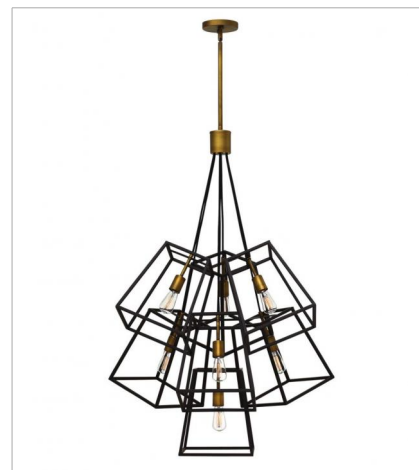

FULTON

Fulton's minimalist beauty emphasizes 'less is more' with vintage industrial style. This clean, airy tapered cage design is constructed without glass and the unique square candle sleeves rest on a discreet "H"-shaped cluster.

FINISH: Bronze with Heirloom Brass accents

3330BZ
TWO LIGHT SCONCE
7.5" W, 22.3" H
Socket
2-60w Cand.

3334BZ
MEDIUM OPEN FRAME PENDANT
18" W, 16.3" H
Socket
4-60w Cand.

3335BZ
FIVE LIGHT OPEN FRAME LINEAR
50" W, 9" H
Socket
5-100w Med.

PHONE: (440) 653-5500
Toll Free: 1 (800) 446-5539

hinkley.com

FULTON

Fulton's minimalist beauty emphasizes 'less is more' with vintage industrial style. This clean, airy tapered cage design is constructed without glass and the unique square candle sleeves rest on a discreet "H"-shaped cluster.

FINISH: Bronze with Heirloom Brass accents

3351BZ
LARGE OPEN FRAME PENDANT
10" W, 12.3" H
Socket
1-100w Med.

3355BZ
SEVEN LIGHT OPEN FRAME LINEAR
65" W, 9.8" H
Socket
7-100w Med.

3357BZ
SEVEN LIGHT MULTI TIER
27.8" W, 46.3" H
Socket
7-100w Med.