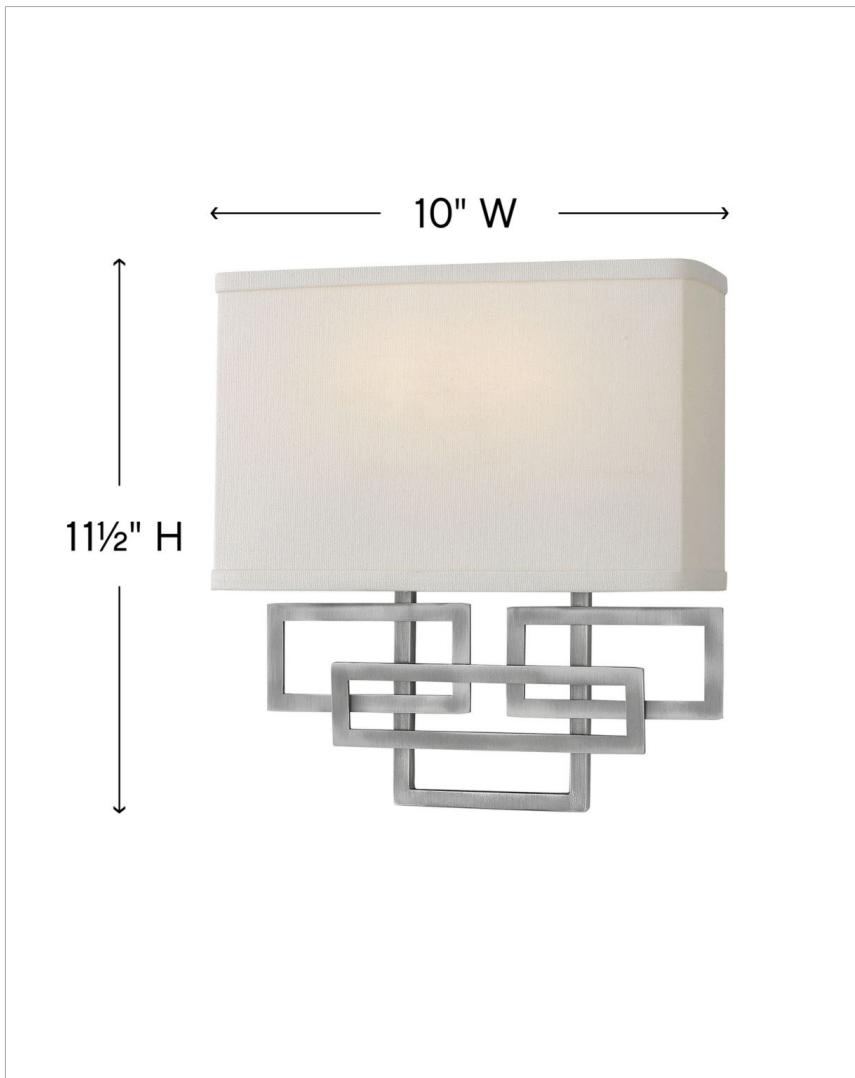

### TWO LIGHT SCONCE

Lanza makes a chic statement with its strong, rectangular metal work. The geometric detailing is softened with linen shades for a warm sophisticated look.

DETAILS	
FINISH:	Antique Nickel
MATERIAL:	Steel
SHADE:	Off-White Linen Hardback

DIMENSIONS	
WIDTH:	10"
HEIGHT:	11.5"
WEIGHT:	8 lbs.

LIGHT SOURCE	
LIGHT SOURCE:	Socket
WATTAGE:	2-60w Cand.
VOLTAGE:	120v

SHIPPING	
CARTON LENGTH:	13"
CARTON WIDTH:	13"
CARTON HEIGHT:	7"
CARTON WEIGHT:	3.4 lbs.