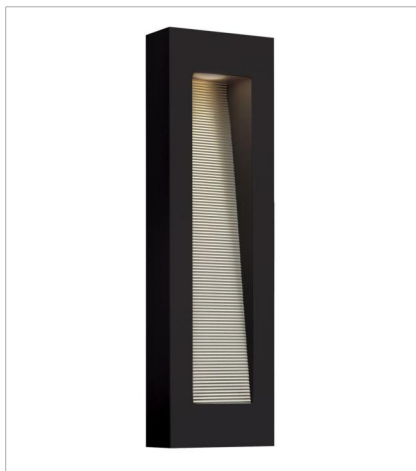

1669SK
LARGE WALL MOUNT LANTERN
9" W, 24" H
Socketed
2-7w GU10 LED, 20w Equiv.