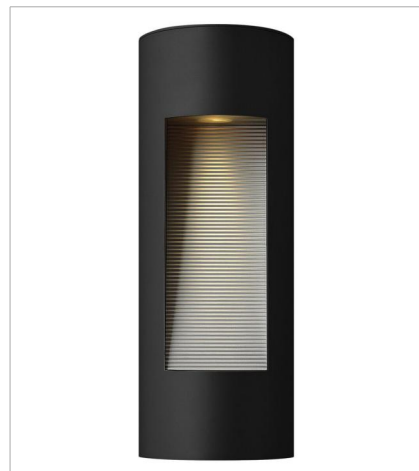

LUNA

Luna is a modern collection of solid aluminum fixtures offered in a unique combination of contemporary styles, including sleek wall lanterns. Luna also offers chic pocket wall sconces and compact ceiling mounts that are ideal for indoors or out.

FINISH: Satin Black
GLASS: Etched Lens

15508SK
LED 2700K STEP LIGHT 12V HO...
4.5" W, 3" H
Integrated LED
3.80w LED *Included

58504SK
LED 2700K STEP LIGHT 120V V...
3" W, 4.5" H
Integrated LED
4w LED *Included

58506SK3K
LED 3000K STEP LIGHT 120V H...
4.8" W, 4.5" H
Integrated LED
4w LED *Included

58508SK
LED 2700K STEP LIGHT 120V ...
4.5" W, 3" H
Integrated LED
4w LED *Included

58508SK3K
LED 3000K STEP LIGHT 120V H...
4.5" W, 3" H
Integrated LED
4w LED *Included

1660SK
MEDIUM WALL MOUNT LANTERN
6" W, 16" H
Socketed
2-7w GU10 LED, 20w Equiv.

HINKLEY

HINKLEY
33000 Pin Oak Parkway
Avon Lake, OH 44012

PHONE: (440) 653-5500
Toll Free: 1 (800) 446-5539

hinkley.com

LUNA

Luna is a modern collection of solid aluminum fixtures offered in a unique combination of contemporary styles, including sleek wall lanterns. Luna also offers chic pocket wall sconces and compact ceiling mounts that are ideal for indoors or out.