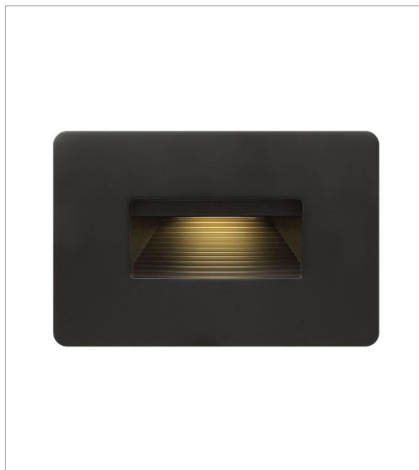

LUNA

Luna is a modern collection of solid aluminum fixtures offered in a unique combination of contemporary styles, including sleek wall lanterns. Luna also offers chic pocket wall sconces and compact ceiling mounts that are ideal for indoors or out.

FINISH: Satin Black
GLASS: Etched Lens

15508SK
LED 2700K STEP LIGHT 12V HO...
4.5" W, 3" H
Integrated LED
3.80w LED *Included

58504SK
LED 2700K STEP LIGHT 120V V...
3" W, 4.5" H
Integrated LED
4w LED *Included

1660SK
MEDIUM WALL MOUNT LANTERN
6" W, 16" H
Socketed
2-7w GU10 LED, 20w Equiv.

HINKLEY

HINKLEY
33000 Pin Oak Parkway
Avon Lake, OH 44012

PHONE: (440) 653-5500
Toll Free: 1 (800) 446-5539

hinkley.com

LUNA

Luna is a modern collection of solid aluminum fixtures offered in a unique combination of contemporary styles, including sleek wall lanterns. Luna also offers chic pocket wall sconces and compact ceiling mounts that are ideal for indoors or out.

FINISH: Satin Black
GLASS: Etched Lens

1661SK
SMALL DOWN LIGHT WALL MOUNT...
9" W, 5" H
Integrated LED
7.50w LED *Included

1662SK
SMALL UP/DOWN LIGHT WALL MO...
9" W, 5" H
Integrated LED
15w LED *Included