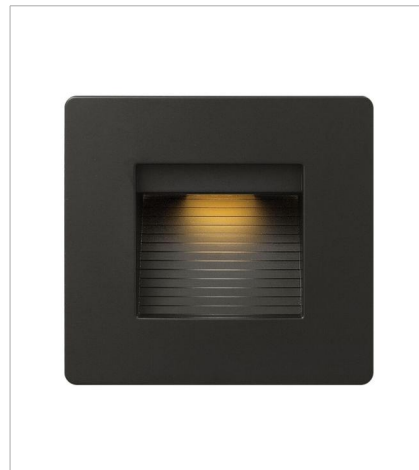

LUNA

Luna is a modern collection of solid aluminum fixtures offered in a unique combination of contemporary styles, including sleek wall lanterns. Luna also offers chic pocket wall sconces and compact ceiling mounts that are ideal for indoors or out.

FINISH: Satin Black
GLASS: Etched Lens

15508SK
LED 2700K STEP LIGHT 12V HO...
4.5" W, 3" H
Integrated LED
3.80w LED *Included

58504SK
LED 2700K STEP LIGHT 120V V...
3" W, 4.5" H
Integrated LED
4w LED *Included

1660SK
MEDIUM WALL MOUNT LANTERN
6" W, 16" H
Socketed
2-7w GU10 LED, 20w Equiv.

HINKLEY

HINKLEY
33000 Pin Oak Parkway
Avon Lake, OH 44012

PHONE: (440) 653-5500
Toll Free: 1 (800) 446-5539

hinkley.com

LUNA

Luna is a modern collection of solid aluminum fixtures offered in a unique combination of contemporary styles, including sleek wall lanterns. Luna also offers chic pocket wall sconces and compact ceiling mounts that are ideal for indoors or out.

FINISH: Satin Black
GLASS: Etched Lens

1661SK
SMALL DOWN LIGHT WALL MOUNT...
9" W, 5" H
Integrated LED
7.50w LED *Included

1662SK
SMALL UP/DOWN LIGHT WALL MO...
9" W, 5" H
Integrated LED
15w LED *Included