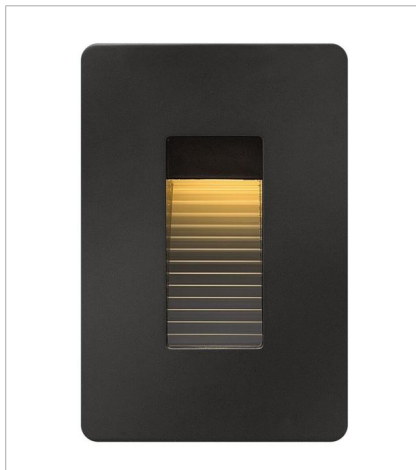

LUNA

Luna is a modern collection of solid aluminum fixtures offered in a unique combination of contemporary styles, including sleek wall lanterns. Luna also offers chic pocket wall sconces and compact ceiling mounts that are ideal for indoors or out.

FINISH: Satin Black
GLASS: Etched Lens

15508SK
LED 2700K STEP LIGHT 12V HO...
4.5" W, 3" H
Integrated LED
3.80w LED *Included

58504SK
LED 2700K STEP LIGHT 120V V...
3" W, 4.5" H
Integrated LED
4w LED *Included

1660SK
MEDIUM WALL MOUNT LANTERN
6" W, 16" H
Socketed
2-7w GU10 LED, 20w Equiv.

HINKLEY

HINKLEY
33000 Pin Oak Parkway
Avon Lake, OH 44012

PHONE: (440) 653-5500
Toll Free: 1 (800) 446-5539

hinkley.com

LUNA

Luna is a modern collection of solid aluminum fixtures offered in a unique combination of contemporary styles, including sleek wall lanterns. Luna also offers chic pocket wall sconces and compact ceiling mounts that are ideal for indoors or out.

FINISH: Satin Black
GLASS: Etched Lens

1661SK
SMALL DOWN LIGHT WALL MOUNT...
9" W, 5" H
Integrated LED
7.50w LED *Included

1662SK
SMALL UP/DOWN LIGHT WALL MO...
9" W, 5" H
Integrated LED
15w LED *Included