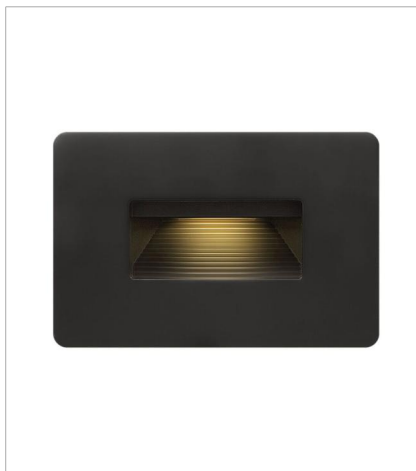

LUNA

Luna is a modern collection of solid aluminum fixtures offered in a unique combination of contemporary styles, including sleek wall lanterns. Luna also offers chic pocket wall sconces and compact ceiling mounts that are ideal for indoors or out.

FINISH: Satin Black
GLASS: Etched Lens

15508SK
LED 2700K STEP LIGHT 12V HO...
4.5" W, 3" H
Integrated LED
3.80w LED *Included

58504SK
LED 2700K STEP LIGHT 120V V...
3" W, 4.5" H
Integrated LED
4w LED *Included

58506SK3K
LED 3000K STEP LIGHT 120V H...
4.8" W, 4.5" H
Integrated LED
4w LED *Included

58508SK
LED 2700K STEP LIGHT 120V ...
4.5" W, 3" H
Integrated LED
4w LED *Included

58508SK3K
LED 3000K STEP LIGHT 120V H...
4.5" W, 3" H
Integrated LED
4w LED *Included

1660SK
MEDIUM WALL MOUNT LANTERN
6" W, 16" H
Socketed
2-7w GU10 LED, 20w Equiv.

HINKLEY

HINKLEY
33000 Pin Oak Parkway
Avon Lake, OH 44012

PHONE: (440) 653-5500
Toll Free: 1 (800) 446-5539

hinkley.com

LUNA

Luna is a modern collection of solid aluminum fixtures offered in a unique combination of contemporary styles, including sleek wall lanterns. Luna also offers chic pocket wall sconces and compact ceiling mounts that are ideal for indoors or out.