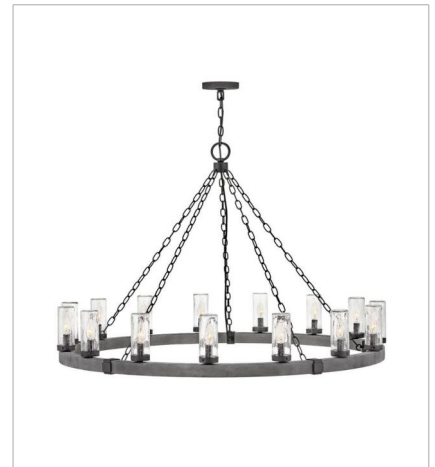

SAWYER

OPEN AIR™
collection

The fresh, rustic design of the Sawyer collection will enhance any living experience with a warm, cozy ambiance. The Aged Zinc finish with Distressed Black accents or Sequoia finish with Iron Rust accents paired with clear seedy glass offer a farmhouse chic style.

FINISH: Aged Zinc with Distressed Black accents

GLASS: Clear Seedy, Etched

5940DZ
SINGLE LIGHT VANITY
5" W, 11" H
LED Lamp
1-10w Med. LED, 100w Equiv.

5942DZ
TWO LIGHT VANITY
14.3" W, 8.3" H
LED Lamp
2-10w Med. LED, 100w Equiv.

FINISH: Aged Zinc with Distressed Black accents

GLASS: Clear Seedy, Etched

29206DZ
MEDIUM SINGLE TIER
24" W, 23.3" H
LED Lamp
6-5w Cand. LED, 60w Equiv.

29206DZ-LV
MEDIUM SINGLE TIER 12V
24" W, 23.3" H
LED Lamp

29207DZ
LARGE SINGLE TIER
38" W, 28.5" H
LED Lamp
12-5w Cand. LED, 60w Equiv.

29208DZ
LARGE SINGLE TIER
30" W, 27.8" H
LED Lamp
9-5w Cand. LED, 60w Equiv.

29208DZ-LV
LARGE SINGLE TIER 12V
30" W, 27.8" H
LED Lamp