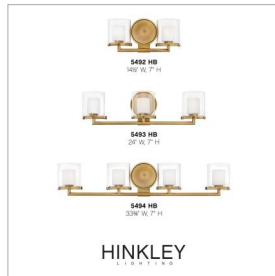

RIXON

5492HB

TWO LIGHT VANITY

Spanning a variety of styles, Rixon adds a unique flair to any bathroom space. Uniting industrial, mid-century modern and traditional elements, Rixon boldly merges elegant double-glass shades, decorative knobs and robust cast arms for a sleek, stylish statement.

DETAILS

FINISH:	Heritage Brass
MATERIAL:	Steel
GLASS:	Clear Outer Glass Etch Opal Inner Glass

DIMENSIONS

WIDTH:	14.5"
HEIGHT:	7"
WEIGHT:	4.5lb
BACK PLATE:	5.5" Dia.
EXTENSION:	6.3"
TOP TO OUTLET:	2.75"

LIGHT SOURCE

LIGHT SOURCE:	Socket
WATTAGE:	2-60w G-9,
VOLTAGE:	120v

SHIPPING

CARTON LENGTH:	19
CARTON WIDTH:	17.5
CARTON HEIGHT:	10.5
CARTON WEIGHT:	7

PRODUCT DETAILS:

- Mounting hardware is hidden on the backplate to ensure a clean silhouette
- This fixture must be installed with shades/glass facing up toward the ceiling.
- Suitable for use in damp locations as defined by NEC and CEC. Meets United States UL Underwriters Laboratories & CSA Canadian Standards Association Product Safety Standards
- Distinctive mid-century modern elements merge with sleek and timeless forms for a vintage vibe with modern flair
- Classic gleaming light brass finish