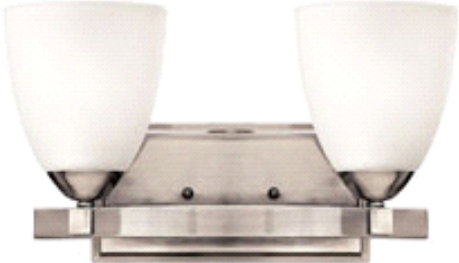

5252AN
in Antique Nickel from the Pinnacle family

Width:	14"
Height:	7.75"
Weight:	4 lbs.
Glass:	Etched Glass
Bulb:	Two 100w Medium Base
Voltage:	120v
TTO:	5.5"
Extension:	6"
Back Plate Height:	4.5"
Back Plate Width:	7"
Certification:	c-UL-us Dry
UPC:	640665525205