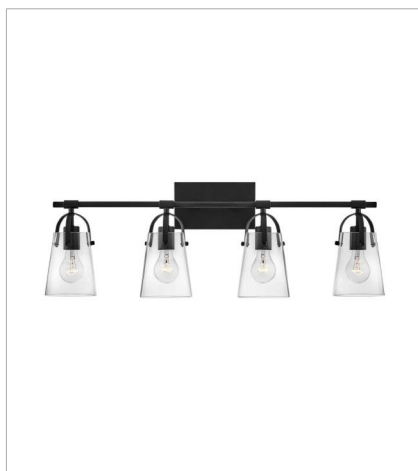

FOSTER

Clean and airy, Foster breathes composed simplicity into a bath space. Softly tapered clear glass, suspended from an arched handle, adds pizzazz to its transitional shape. Ideal for filament bulbs.

FINISH: Black
GLASS: Clear

5130BK
SINGLE LIGHT VANITY
5" W, 10" H
LED Lamp
1-14w Med. LED, 100w Equiv.

5132BK
TWO LIGHT VANITY
13.8" W, 10.8" H
LED Lamp
2-14w Med. LED, 100w Equiv.

5133BK
THREE LIGHT VANITY
22.8" W, 10.8" H
LED Lamp
3-14w Med. LED, 100w Equiv.

5134BK
FOUR LIGHT VANITY
31.8" W, 10.8" H
LED Lamp
4-14w Med. LED, 100w Equiv.

HINKLEY

HINKLEY
33000 Pin Oak Parkway
Avon Lake, OH 44012

PHONE: (440) 653-5500
Toll Free: 1 (800) 446-5539

hinkley.com