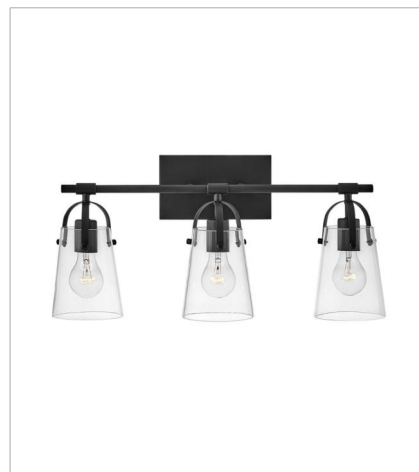

FOSTER

Clean and airy, Foster breathes composed simplicity into a bath space. Softly tapered clear glass, suspended from an arched handle, adds pizzazz to its transitional shape. Ideal for filament bulbs.

FINISH: Black
GLASS: Clear

5130BK
SINGLE LIGHT VANITY
5" W, 10" H
LED Lamp
1-14w Med. LED, 100w Equiv.

5132BK
TWO LIGHT VANITY
13.8" W, 10.8" H
LED Lamp
2-14w Med. LED, 100w Equiv.

5133BK
THREE LIGHT VANITY
22.8" W, 10.8" H
LED Lamp
3-14w Med. LED, 100w Equiv.