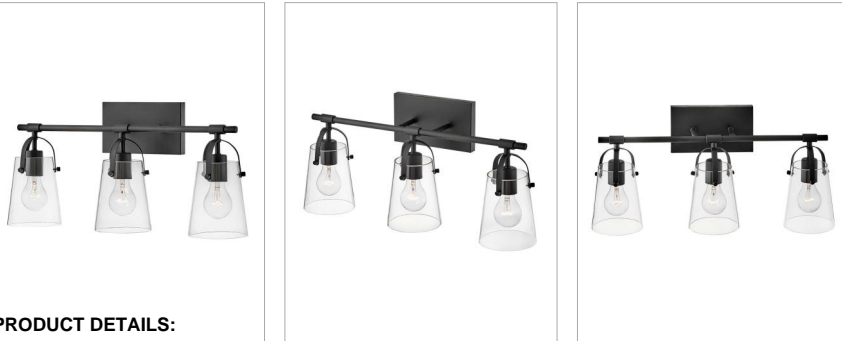

### THREE LIGHT VANITY

Clean and airy, Foster breathes composed simplicity into a bath space. Softly tapered clear glass, suspended from an arched handle, adds pizzazz to its transitional shape. Ideal for filament bulbs.

DETAILS	
FINISH:	Black
MATERIAL:	Steel
GLASS:	Clear

DIMENSIONS	
WIDTH:	22.8"
HEIGHT:	10.8"
WEIGHT:	4.4lb
BACK PLATE:	8"W x 4.5"H
EXTENSION:	6.5"
TOP TO OUTLET:	2.25"

LIGHT SOURCE	
LIGHT SOURCE:	LED Lamp
WATTAGE:	3-14w Med. LED, 100w Equiv.
VOLTAGE:	120v

#### PRODUCT DETAILS:

- Mounting hardware is hidden on the backplate to ensure a clean silhouette
- Fixture can be mounted either up or down
- Suitable for use in damp locations as defined by NEC and CEC. Meets United States UL Underwriters Laboratories & CSA Canadian Standards Association Product Safety Standards
- Merging the best of traditional and modern elements, with a sophisticated and streamlined look
- Striking black finish enhances design