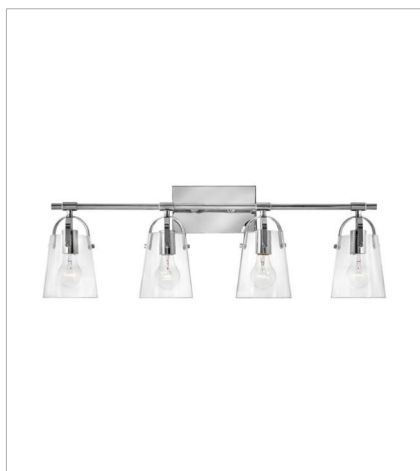

FOSTER

Clean and airy, Foster breathes composed simplicity into a bath space. Softly tapered clear glass, suspended from an arched handle, adds pizzazz to its transitional shape. Ideal for filament bulbs.

FINISH: Chrome
GLASS: Clear

5130CM
SINGLE LIGHT VANITY
5" W, 10" H
LED Lamp
1-14w Med. LED, 100w Equiv.

5132CM
TWO LIGHT VANITY
13.8" W, 10.8" H
LED Lamp
2-14w Med. LED, 100w Equiv.

5133CM
THREE LIGHT VANITY
22.8" W, 10.8" H
LED Lamp
3-14w Med. LED, 100w Equiv.

5134CM
FOUR LIGHT VANITY
31.8" W, 10.8" H
LED Lamp
4-14w Med. LED, 100w Equiv.

HINKLEY

HINKLEY
33000 Pin Oak Parkway
Avon Lake, OH 44012

PHONE: (440) 653-5500
Toll Free: 1 (800) 446-5539

hinkley.com