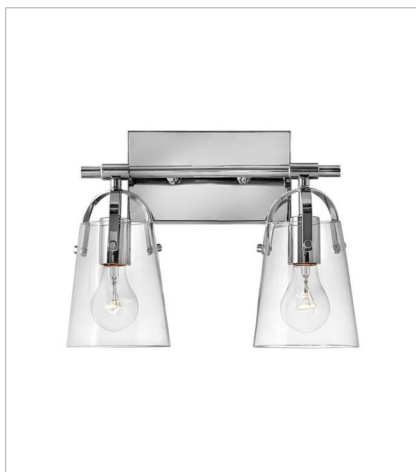

FOSTER

Clean and airy, Foster breathes composed simplicity into a bath space. Softly tapered clear glass, suspended from an arched handle, adds pizzazz to its transitional shape. Ideal for filament bulbs.

FINISH: Chrome
GLASS: Clear

5130CM
SINGLE LIGHT VANITY
5" W, 10" H
LED Lamp
1-14w Med. LED, 100w Equiv.

5132CM
TWO LIGHT VANITY
13.8" W, 10.8" H
LED Lamp
2-14w Med. LED, 100w Equiv.

5133CM
THREE LIGHT VANITY
22.8" W, 10.8" H
LED Lamp
3-14w Med. LED, 100w Equiv.

5134CM
FOUR LIGHT VANITY
31.8" W, 10.8" H
LED Lamp
4-14w Med. LED, 100w Equiv.

HINKLEY

HINKLEY
33000 Pin Oak Parkway
Avon Lake, OH 44012

PHONE: (440) 653-5500
Toll Free: 1 (800) 446-5539

hinkley.com