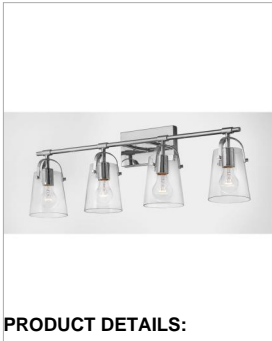

FOSTER

5134CM

FOUR LIGHT VANITY

Clean and airy, Foster breathes composed simplicity into a bath space. Softly tapered clear glass, suspended from an arched handle, adds pizzazz to its transitional shape. Ideal for filament bulbs.

DETAILS	
FINISH:	Chrome
MATERIAL:	Steel
GLASS:	Clear

DIMENSIONS	
WIDTH:	31.8"
HEIGHT:	10.8"
WEIGHT:	2.6lb
BACK PLATE:	8"W X 4.5"H
EXTENSION:	6.5"
TOP TO OUTLET:	2.25"

LIGHT SOURCE	
LIGHT SOURCE:	LED Lamp
WATTAGE:	4-14w Med. LED, 100w Equiv.
VOLTAGE:	120v

SHIPPING	
CARTON LENGTH:	32.3
CARTON WIDTH:	7.5
CARTON HEIGHT:	13.3
CARTON WEIGHT:	3.6

PRODUCT DETAILS:

- Mounting hardware is hidden on the backplate to ensure a clean silhouette
- Fixture can be mounted either up or down
- Suitable for use in damp locations as defined by NEC and CEC. Meets United States UL Underwriters Laboratories & CSA Canadian Standards Association Product Safety Standards
- Merging the best of traditional and modern elements, with a sophisticated and streamlined look
- Sparkling chrome with reflective finish