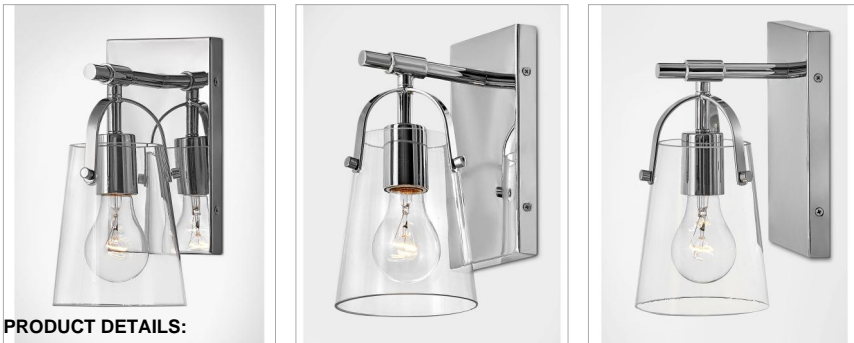

FOSTER

5130CM

SINGLE LIGHT VANITY

Clean and airy, Foster breathes composed simplicity into a bath space. Softly tapered clear glass, suspended from an arched handle, adds pizzazz to its transitional shape. Ideal for filament bulbs.

DETAILS	
FINISH:	Chrome
MATERIAL:	Steel
GLASS:	Clear

DIMENSIONS	
WIDTH:	5"
HEIGHT:	10"
BACK PLATE:	4.5"W X 8"H
EXTENSION:	6.5"
TOP TO OUTLET:	4"

LIGHT SOURCE	
LIGHT SOURCE:	LED Lamp
WATTAGE:	1-14w Med. LED, 100w Equiv.
VOLTAGE:	120v

SHIPPING	
CARTON LENGTH:	13.8
CARTON WIDTH:	8.7
CARTON HEIGHT:	7.3
CARTON WEIGHT:	1.2

PRODUCT DETAILS:

- Mounting hardware is hidden on the backplate to ensure a clean silhouette
- Fixture can be mounted either up or down
- Suitable for use in damp locations as defined by NEC and CEC. Meets United States UL Underwriters Laboratories & CSA Canadian Standards Association Product Safety Standards
- Merging the best of traditional and modern elements, with a sophisticated and streamlined look
- Sparkling chrome with reflective finish