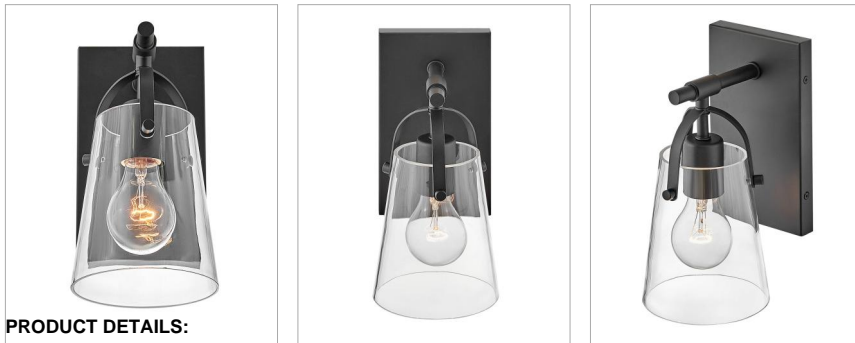

### SINGLE LIGHT VANITY

Clean and airy, Foster breathes composed simplicity into a bath space. Softly tapered clear glass, suspended from an arched handle, adds pizzazz to its transitional shape. Ideal for filament bulbs.

DETAILS	
FINISH:	Black
MATERIAL:	Steel
GLASS:	Clear

DIMENSIONS	
WIDTH:	5"
HEIGHT:	10"
WEIGHT:	2lb
BACK PLATE:	4.5"W x 8"H
EXTENSION:	6.5"
TOP TO OUTLET:	4"

LIGHT SOURCE	
LIGHT SOURCE:	LED Lamp
WATTAGE:	1-14w Med. LED, 100w Equiv.
VOLTAGE:	120v

#### PRODUCT DETAILS:

- Mounting hardware is hidden on the backplate to ensure a clean silhouette
- Fixture can be mounted either up or down
- Suitable for use in damp locations as defined by NEC and CEC. Meets United States UL Underwriters Laboratories & CSA Canadian Standards Association Product Safety Standards
- Merging the best of traditional and modern elements, with a sophisticated and streamlined look
- Striking black finish enhances design