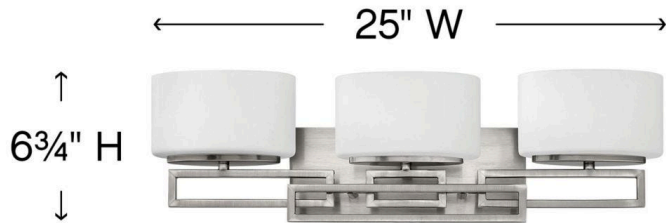

LANZA

5103AN

THREE LIGHT VANITY

Lanza features contemporary styling with geometric patterns that are emphasized in Antique Nickel, Brushed Bronze and Buckeye Bronze finishes. The elongated oval, etched opal glass reinforces its sleek design.

DETAILS	
FINISH:	Antique Nickel
MATERIAL:	Metal
GLASS:	Etched Opal

DIMENSIONS	
WIDTH:	25"
HEIGHT:	6.8"
WEIGHT:	6lb
BACK PLATE:	12"W X 4.75"H
EXTENSION:	5"
TOP TO OUTLET:	4"

LIGHT SOURCE	
LIGHT SOURCE:	Socket
WATTAGE:	3-60w G-9 *Included,
VOLTAGE:	120v

SHIPPING	
CARTON LENGTH:	11
CARTON WIDTH:	25.5
CARTON HEIGHT:	7
CARTON WEIGHT:	7

PRODUCT DETAILS:

- Mounting hardware is hidden on the backplate to ensure a clean silhouette
- This fixture must be installed with shades/glass facing up toward the ceiling.
- Suitable for use in damp locations as defined by NEC and CEC. Meets United States UL Underwriters Laboratories & CSA Canadian Standards Association Product Safety Standards
- Merging the best of traditional and modern elements, with a sophisticated and streamlined look
- Classic matte brushed nickel finish