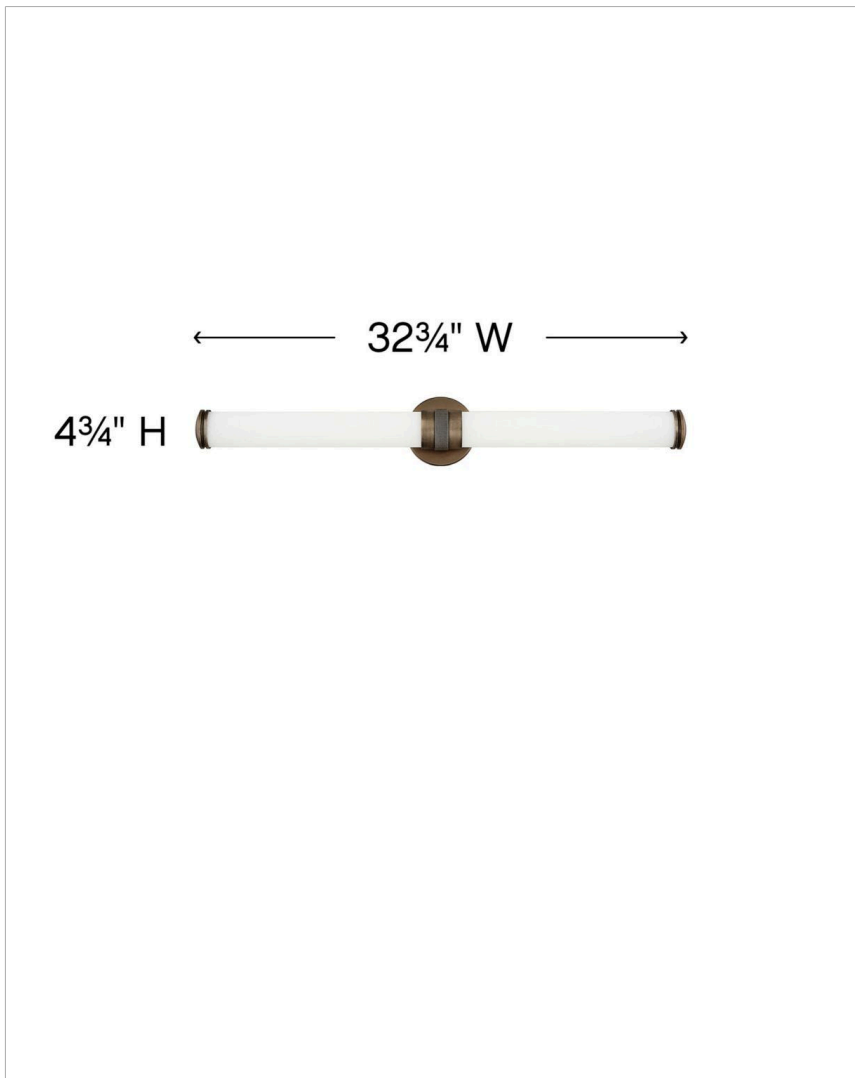

REMI

5074CR

LARGE LED VANITY

Remi's slim profile and sophisticated details seamlessly merge with LED technology to master both form and function. The etched white glass cylinder is finely detailed with precise, stepped end caps, and the cast knurled bracelet in luxe finish options is artfully crafted with vintage appeal. This chic, transitional design ensures Remi's ability to complement a wide variety of bath or interior spaces.

DETAILS	
FINISH:	Champagne Bronze
MATERIAL:	Aluminum
GLASS:	Etched White

DIMENSIONS	
WIDTH:	32.8"
HEIGHT:	4.8"
WEIGHT:	3.5lb
BACK PLATE:	4.75" Dia.
EXTENSION:	3.8"
TOP TO OUTLET:	2.5"

LIGHT SOURCE	
LIGHT SOURCE:	Integrated LED
LED NAME:	LEVO140-260
WATTAGE:	53w LED *Included
VOLTAGE:	120v
COLOR TEMP:	3000
LUMENS:	3800
CRI:	92
INCANDESCENT EQUIVALENCY:	6 x 60w
DIMMABLE:	Yes - CL Type Dimmer (SSL7A)

SHIPPING	
CARTON LENGTH:	36
CARTON WIDTH:	7
CARTON HEIGHT:	10.5
CARTON WEIGHT:	6

PRODUCT DETAILS:

- Mounting hardware is hidden on the backplate to ensure a clean silhouette
- Fixture can be mounted horizontally or vertically
- Suitable for use in damp locations as defined by NEC and CEC. Meets United States UL Underwriters Laboratories & CSA Canadian Standards Association Product Safety Standards
- Fixture is ADA compliant and adheres to the standards and guidelines listed by the Americans with Disabilities Act
- Exclusively available in High Performance LED
- LED components carry a 5-year limited warranty
- Distinctive mid-century modern elements merge with sleek and timeless forms for a vintage vibe with modern flair
- Warm rich light bronze tone