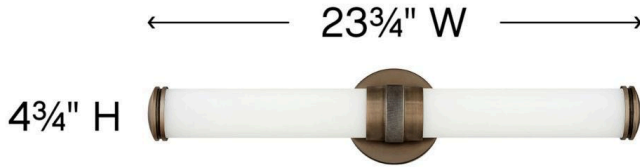

### MEDIUM LED VANITY

Remi's slim profile and sophisticated details seamlessly merge with LED technology to master both form and function. The etched white glass cylinder is finely detailed with precise, stepped end caps, and the cast knurled bracelet in luxe finish options is artfully crafted with vintage appeal. This chic, transitional design ensures Remi's ability to complement a wide variety of bath or interior spaces.

DETAILS	
FINISH:	Champagne Bronze
MATERIAL:	Aluminum
GLASS:	Etched White

DIMENSIONS	
WIDTH:	23.8"
HEIGHT:	4.8"
WEIGHT:	3lb
BACK PLATE:	4.75" Dia.
EXTENSION:	3.8"
TOP TO OUTLET:	2.5"

LIGHT SOURCE	
LIGHT SOURCE:	Integrated LED
LED NAME:	LEVO98-532
WATTAGE:	36w LED *Included
VOLTAGE:	120v
COLOR TEMP:	3000
LUMENS:	2450
CRI:	93
INCANDESCENT EQUIVALENCY:	4 x 60w
DIMMABLE:	Yes - CL Type Dimmer (SSL7A)