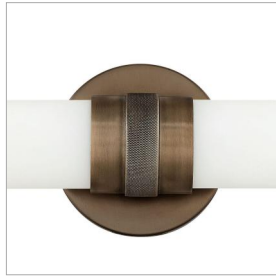

### MEDIUM LED VANITY

Remi's slim profile and sophisticated details seamlessly merge with LED technology to master both form and function. The etched white glass cylinder is finely detailed with precise, stepped end caps, and the cast knurled bracelet in luxe finish options is artfully crafted with vintage appeal. This chic, transitional design ensures Remi's ability to complement a wide variety of bath or interior spaces.

DETAILS	
FINISH:	Champagne Bronze
MATERIAL:	Aluminum
GLASS:	Etched White

DIMENSIONS	
WIDTH:	23.8"
HEIGHT:	4.8"
WEIGHT:	3lb
BACK PLATE:	4.75" Dia.
EXTENSION:	3.8"
TOP TO OUTLET:	2.5"

LIGHT SOURCE	
LIGHT SOURCE:	Integrated LED
LED NAME:	LEVO98-532
WATTAGE:	36w LED *Included
VOLTAGE:	120v
COLOR TEMP:	3000
LUMENS:	2450
CRI:	93
INCANDESCENT EQUIVALENCY:	4 x 60w
DIMMABLE:	Yes - CL Type Dimmer (SSL7A)

#### PRODUCT DETAILS:

- Mounting hardware is hidden on the backplate to ensure a clean silhouette
- Fixture can be mounted horizontally or vertically
- Suitable for use in damp locations as defined by NEC and CEC. Meets United States UL Underwriters Laboratories & CSA Canadian Standards Association Product Safety Standards
- Fixture is ADA compliant and adheres to the standards and guidelines listed by the Americans with Disabilities Act
- Exclusively available in High Performance LED
- LED components carry a 5-year limited warranty
- Distinctive mid-century modern elements merge with sleek and timeless forms for a vintage vibe with modern flair
- Warm rich light bronze tone