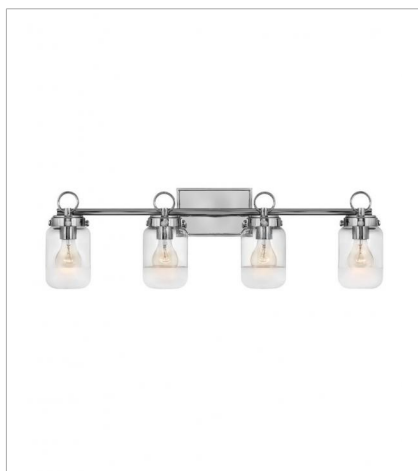

PENLEY

Inspired by the coastal shores, Penley fuses classic American design with nautical panache. Its unique etched and clear glass shades give homage to a traditional past, while its subtly dipped appearance provides seaside undertones.

FINISH: Polished Nickel
GLASS: Clear with Etched Detail

5060PN
SINGLE LIGHT VANITY
4.5" W, 9.3" H
Socket
1-100w Med.

5062PN
TWO LIGHT VANITY
16" W, 9.3" H
Socket
2-100w Med.

5063PN
THREE LIGHT VANITY
23.5" W, 9.3" H
Socket
3-100w Med.