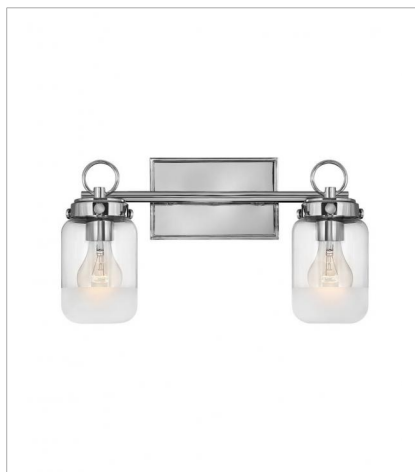

PENLEY

Inspired by the coastal shores, Penley fuses classic American design with nautical panache. Its unique etched and clear glass shades give homage to a traditional past, while its subtly dipped appearance provides seaside undertones.

FINISH: Polished Nickel
GLASS: Clear with Etched Detail

5060PN
SINGLE LIGHT VANITY
4.5" W, 9.3" H
Socket
1-100w Med.

5062PN
TWO LIGHT VANITY
16" W, 9.3" H
Socket
2-100w Med.

5063PN
THREE LIGHT VANITY
23.5" W, 9.3" H
Socket
3-100w Med.