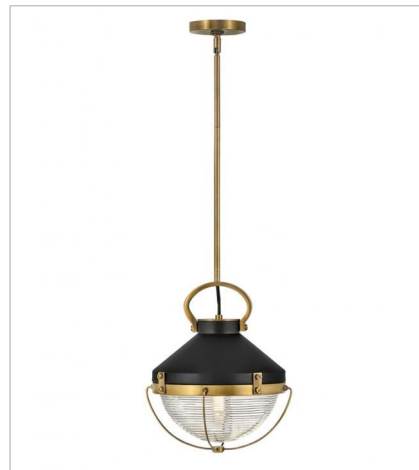

CREW

Smooth sailing ahead with the striking Crew pendants. Chicly designed with a hint of coastal panache, the pressed holophane glass globes are covered in a wire cage inspired by vintage maritime lighting. Offered in crisp Polished Nickel, Black with Heritage Brass, or Robin's Egg Blue finishes, the single or linear pendants enhance modern, rustic, industrial or coastal spaces alike.

FINISH: Heritage Brass, Heritage Brass with Black accents
GLASS: Holophane

4844HB
MEDIUM PENDANT
16" W, 19.8" H
Socket
1-100w Med.

4846HB
THREE LIGHT LINEAR
42" W, 14.3" H
Socket
3-100w Med.

4847HB
SMALL PENDANT
12" W, 15.3" H
Socket
1-100w Med.