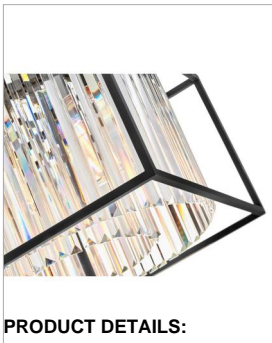

GIADA

4558BK

EXTRA LARGE MULTI TIER

Giada is a contemporary chandelier collection with stunning crystal prisms set within a frame of Black to create a seamless, sparkling, jewelry-like effect.

DETAILS	
FINISH:	Black
MATERIAL:	Steel

DIMENSIONS	
WIDTH:	20"
HEIGHT:	50.3"
WEIGHT:	88.8lb

LIGHT SOURCE	
LIGHT SOURCE:	LED Lamp
WATTAGE:	18-14w Med. LED, 60w Equiv.
VOLTAGE:	120v

MOUNTING	
CANOPY:	6.5" Dia.
LEAD WIRE:	1 X 120"
MAX HEIGHT:	93.3

SHIPPING	
CARTON LENGTH:	66.5
CARTON WIDTH:	24.5
CARTON HEIGHT:	19
CARTON WEIGHT:	116

PRODUCT DETAILS:

- This fixture includes multiple down stems in various lengths to customize the installation height of the fixture, including one 6" stem and two 12" stems.
- Fixture weighs over 50lbs. Must be supported independently of the outlet box unless the outlet box is UL listed for the appropriate weight.
- Suitable for use in dry (indoor) locations as defined by NEC and CEC. Meets United States UL Underwriters Laboratories & CSA Canadian Standards Association Product Safety Standards
- Merging the best of traditional and modern elements, with a sophisticated and streamlined silhouette perfect for any space
- Striking black finish enhances design

HINKLEY

HINKLEY
33000 Pin Oak Parkway
Avon Lake, OH 44012

PHONE: (440) 653-5500
Toll Free: 1 (800) 446-5539

hinkley.com