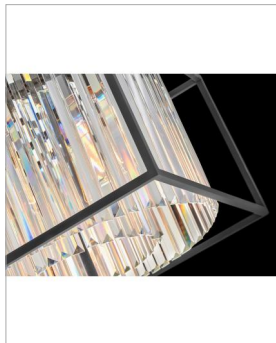

GIADA

4558BK

EXTRA LARGE MULTI TIER

Giada is a contemporary chandelier collection with stunning crystal prisms set within a frame of Black to create a seamless, sparkling, jewelry-like effect.

DETAILS	
FINISH:	Black
MATERIAL:	Steel

DIMENSIONS	
WIDTH:	20"
HEIGHT:	50.3"
WEIGHT:	88.8lb

LIGHT SOURCE	
LIGHT SOURCE:	LED Lamp
WATTAGE:	18-14w Med. LED, 60w Equiv.
VOLTAGE:	120v

MOUNTING	
CANOPY:	6.5" Dia.
LEAD WIRE:	1 X 120"
MAX HEIGHT:	93.3

SHIPPING	
CARTON LENGTH:	66.5
CARTON WIDTH:	24.5
CARTON HEIGHT:	19
CARTON WEIGHT:	116

PRODUCT DETAILS:

- This fixture includes multiple down stems in various lengths to customize the installation height of the fixture, including one 6" stem and two 12" stems.
- Fixture weighs over 50lbs. Must be supported independently of the outlet box unless the outlet box is UL listed for the appropriate weight.
- Suitable for use in dry (indoor) locations as defined by NEC and CEC. Meets United States UL Underwriters Laboratories & CSA Canadian Standards Association Product Safety Standards
- Merging the best of traditional and modern elements, with a sophisticated and streamlined silhouette perfect for any space
- Striking black finish enhances design

HINKLEY

HINKLEY
33000 Pin Oak Parkway
Avon Lake, OH 44012

PHONE: (440) 653-5500
Toll Free: 1 (800) 446-5539

hinkley.com